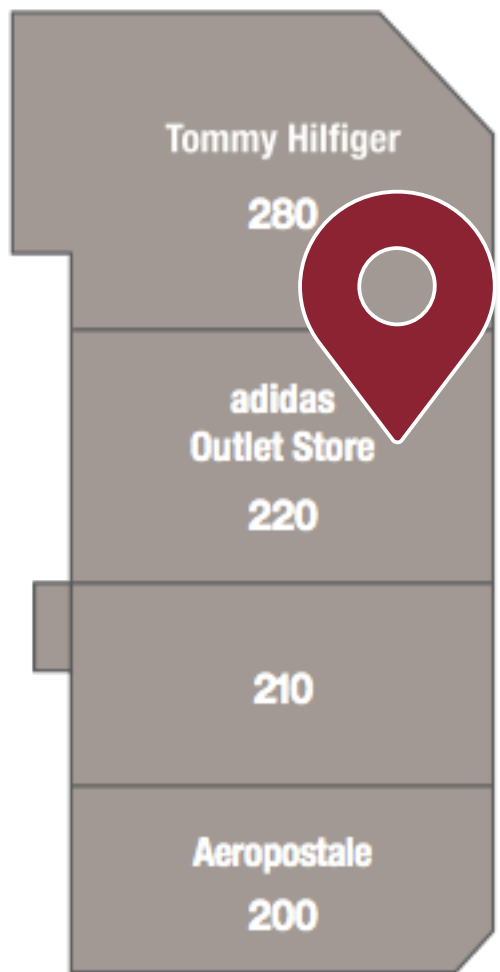

RESTROOMS ARE LOCATED INSIDE THE FOOD COURT.

LEGEND

- PUBLIC RESTROOMS
- GUEST SERVICES/ MANAGEMENT OFFICE
- ATM
- WATER FOUNTAIN
- VENDING MACHINES
- BUS DROP OFF
- PLAY AREA