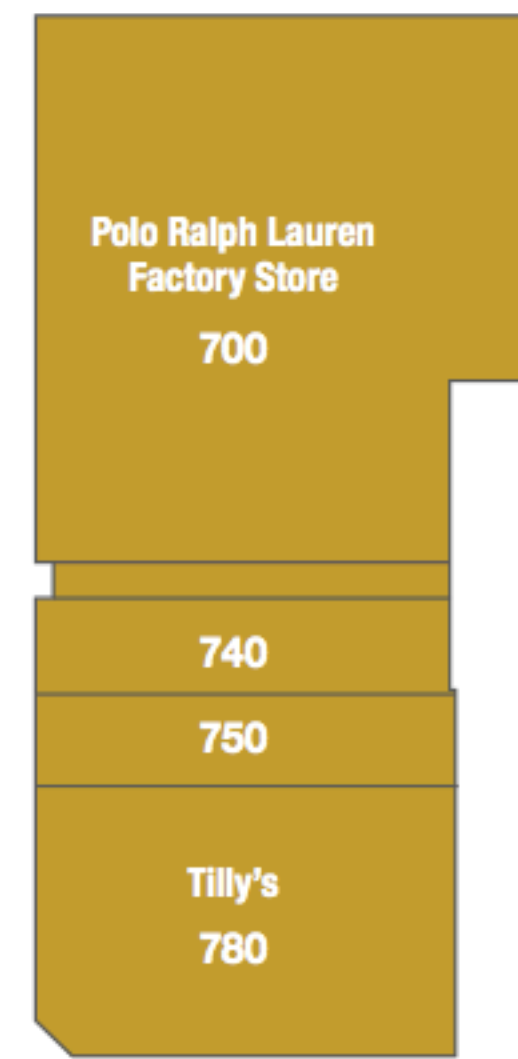

RESTROOMS ARE LOCATED INSIDE THE FOOD COURT.

LEGEND

- PUBLIC RESTROOMS
- GUEST SERVICES/ MANAGEMENT OFFICE
- ATM
- WATER FOUNTAIN
- VENDING MACHINES
- BUS DROP OFF
- PLAY AREA