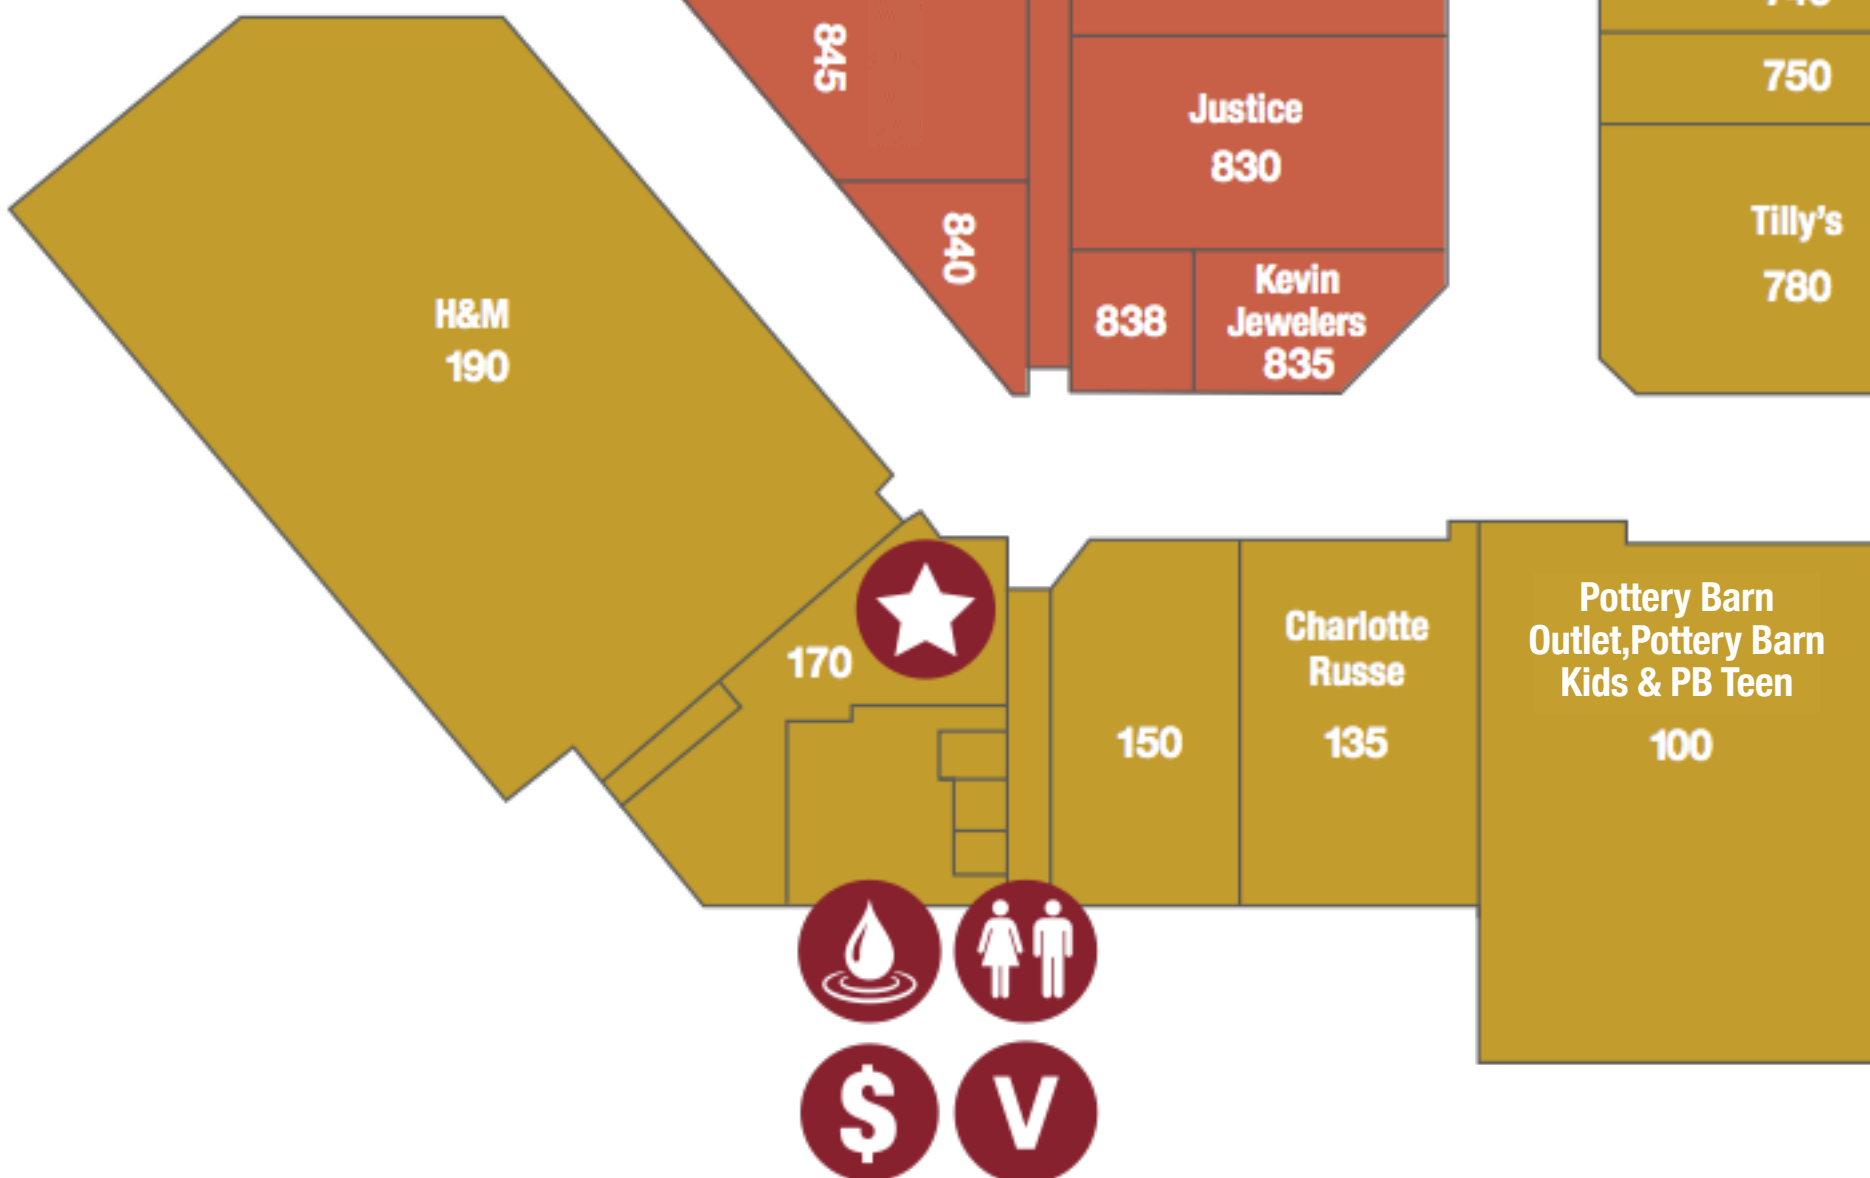

RESTROOMS ARE LOCATED INSIDE THE FOOD COURT.

LEGEND

- PUBLIC RESTROOMS
- GUEST SERVICES/ MANAGEMENT OFFICE
- ATM
- WATER FOUNTAIN
- VENDING MACHINES
- BUS DROP OFF
- PLAY AREA