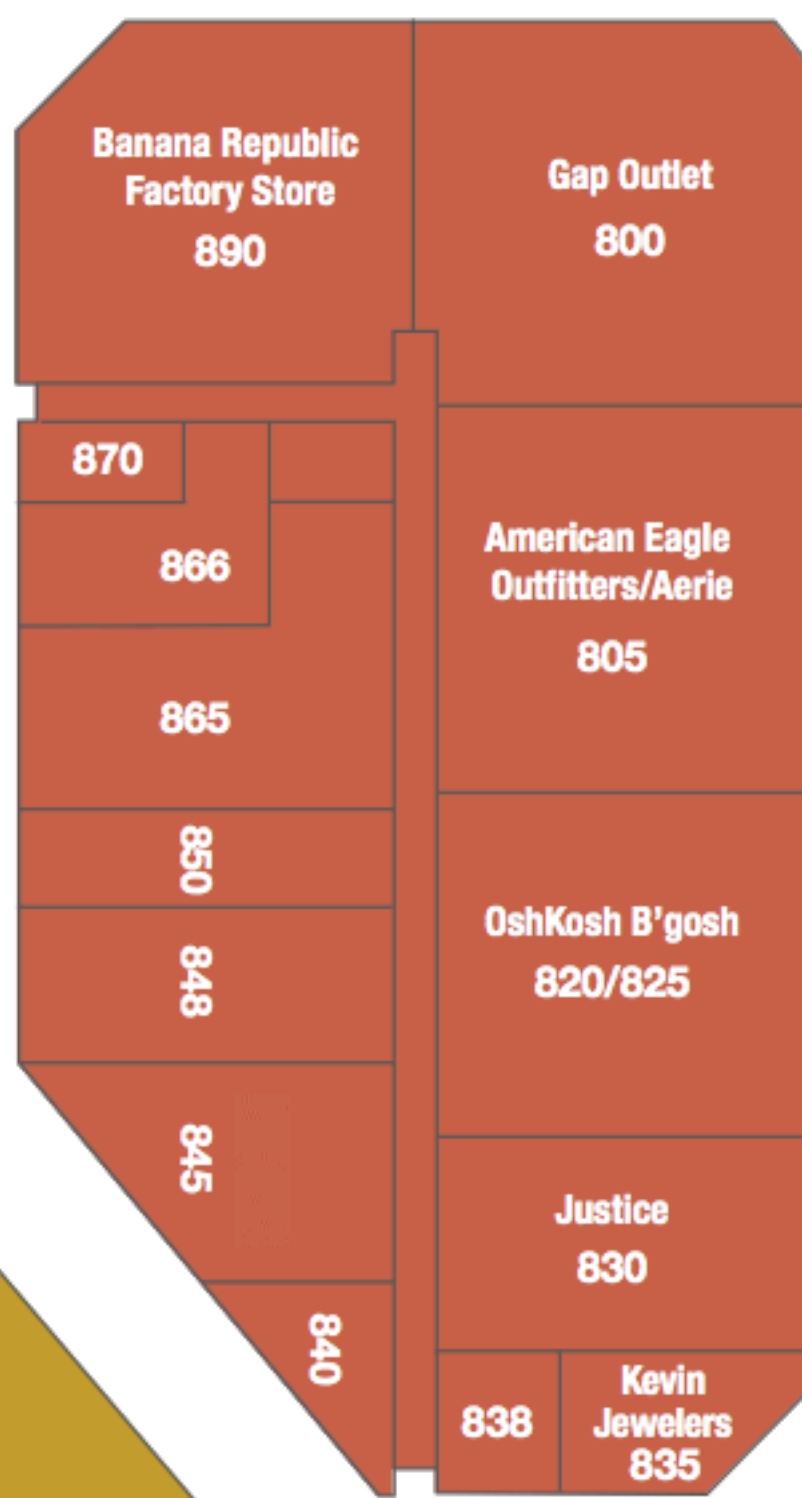

RESTROOMS ARE LOCATED INSIDE THE FOOD COURT.

LEGEND

- PUBLIC RESTROOMS
- GUEST SERVICES/ MANAGEMENT OFFICE
- ATM
- WATER FOUNTAIN
- VENDING MACHINES
- BUS DROP OFF
- PLAY AREA