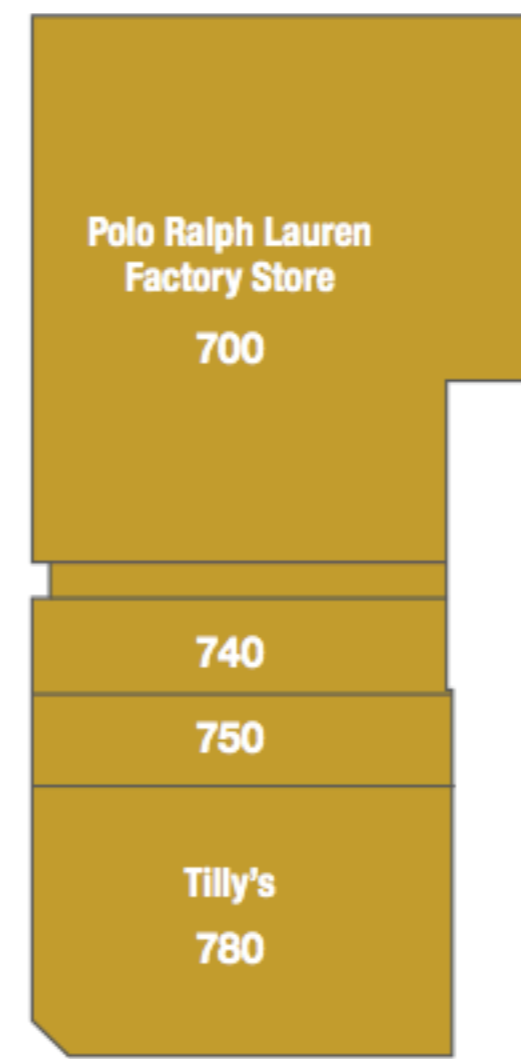

RESTROOMS ARE LOCATED INSIDE THE FOOD COURT.

LEGEND

- PUBLIC RESTROOMS
- GUEST SERVICES/ MANAGEMENT OFFICE
- ATM
- WATER FOUNTAIN
- VENDING MACHINES
- BUS DROP OFF
- PLAY AREA