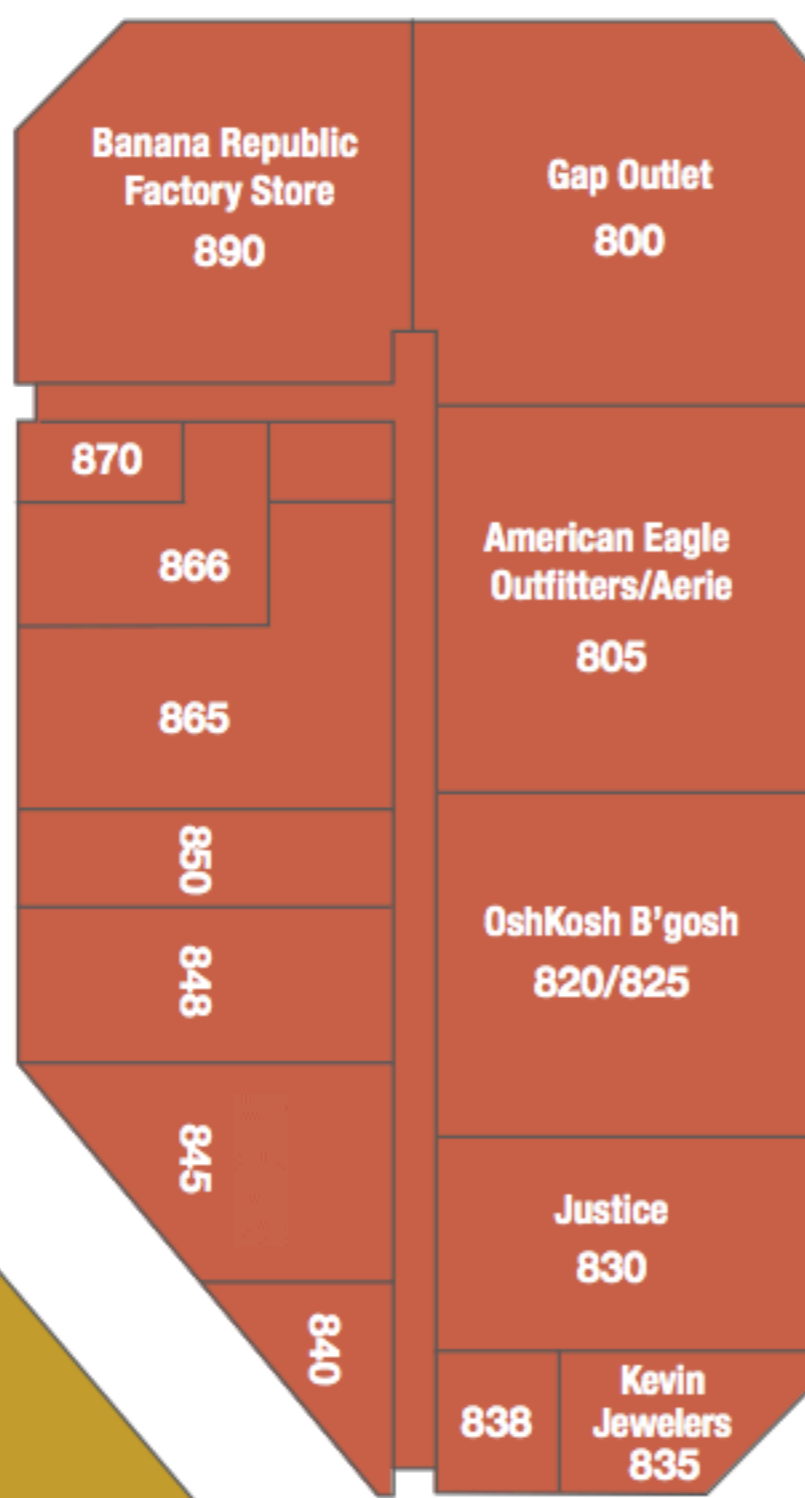

RESTROOMS ARE LOCATED INSIDE THE FOOD COURT.

LEGEND

- PUBLIC RESTROOMS
- GUEST SERVICES/ MANAGEMENT OFFICE
- ATM
- WATER FOUNTAIN
- VENDING MACHINES
- BUS DROP OFF
- PLAY AREA