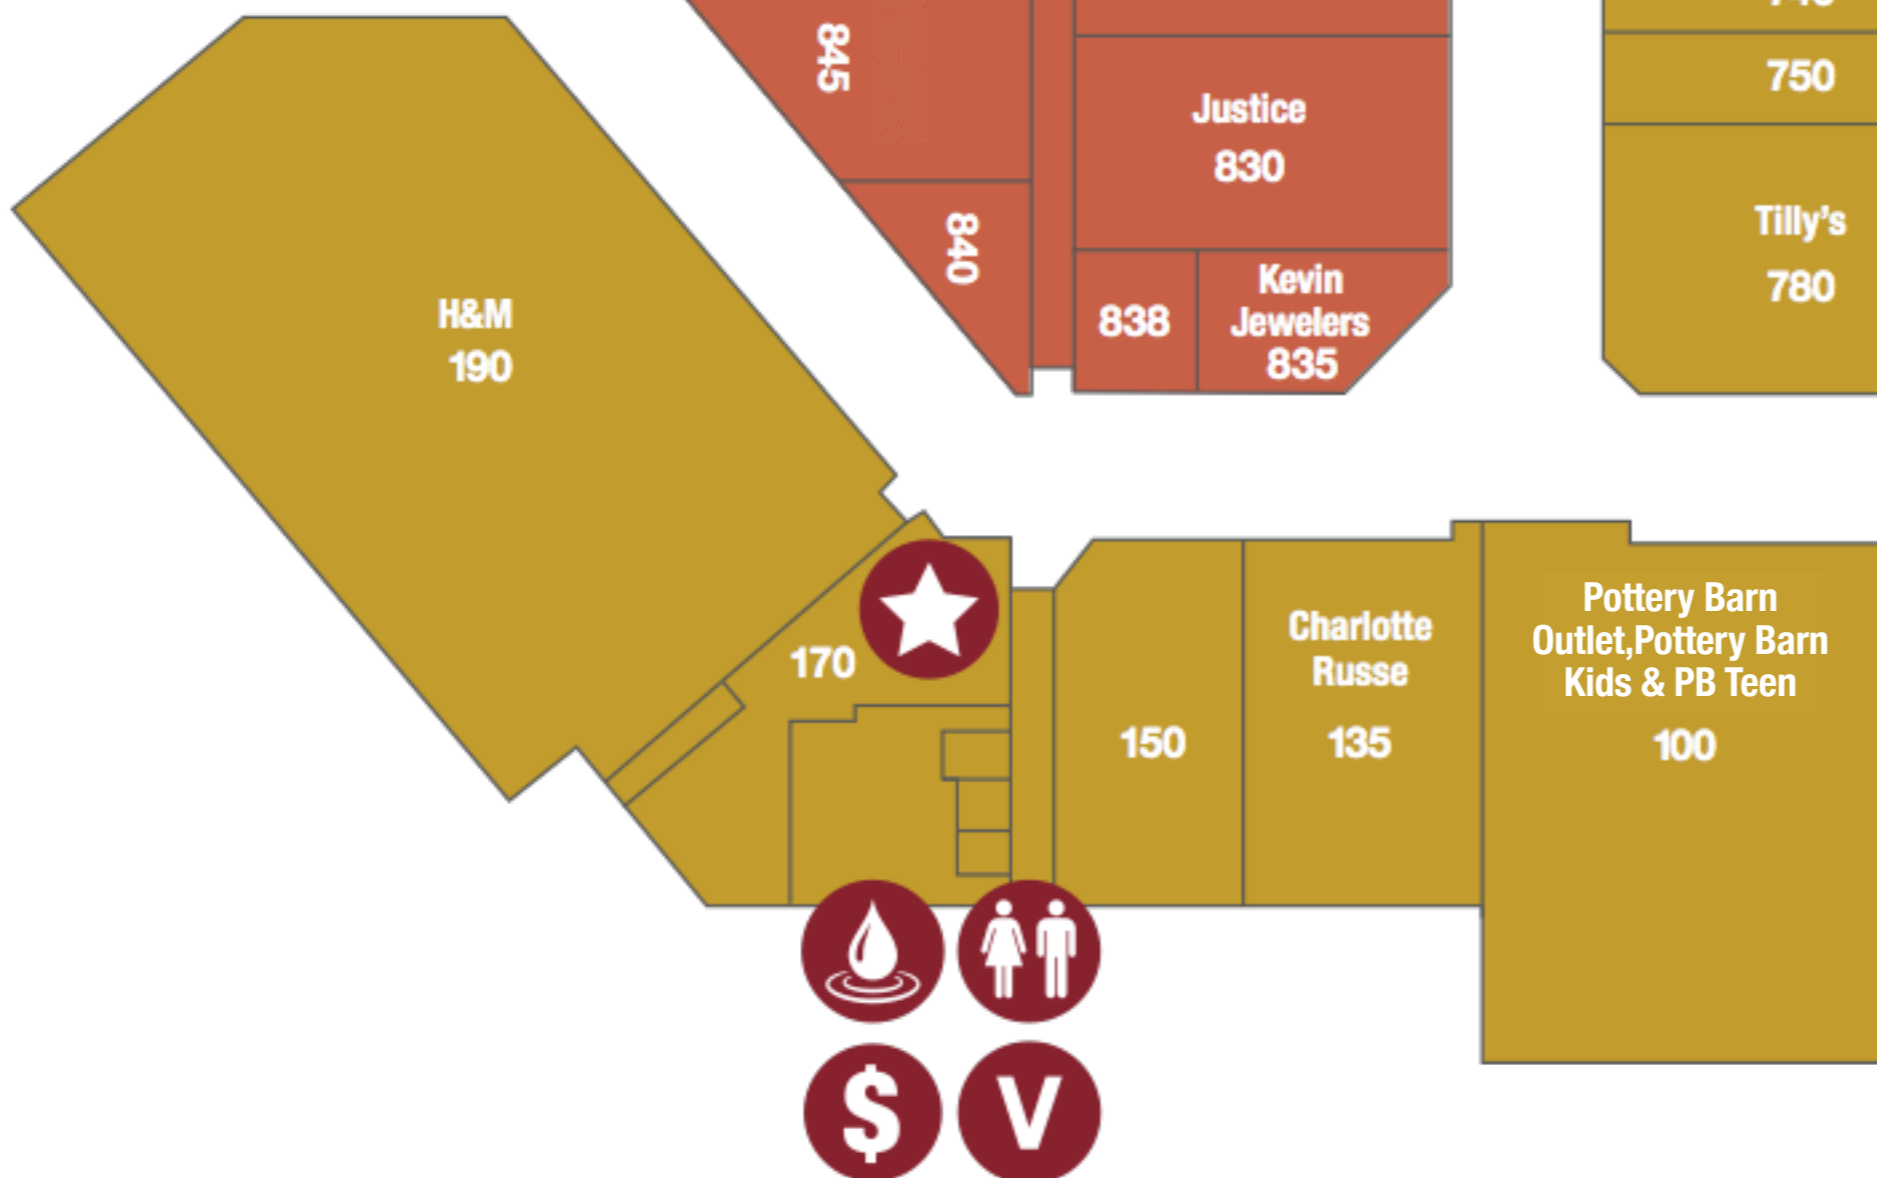

RESTROOMS ARE LOCATED INSIDE THE FOOD COURT.

LEGEND

- PUBLIC RESTROOMS
- GUEST SERVICES/ MANAGEMENT OFFICE
- ATM
- WATER FOUNTAIN
- VENDING MACHINES
- BUS DROP OFF
- PLAY AREA