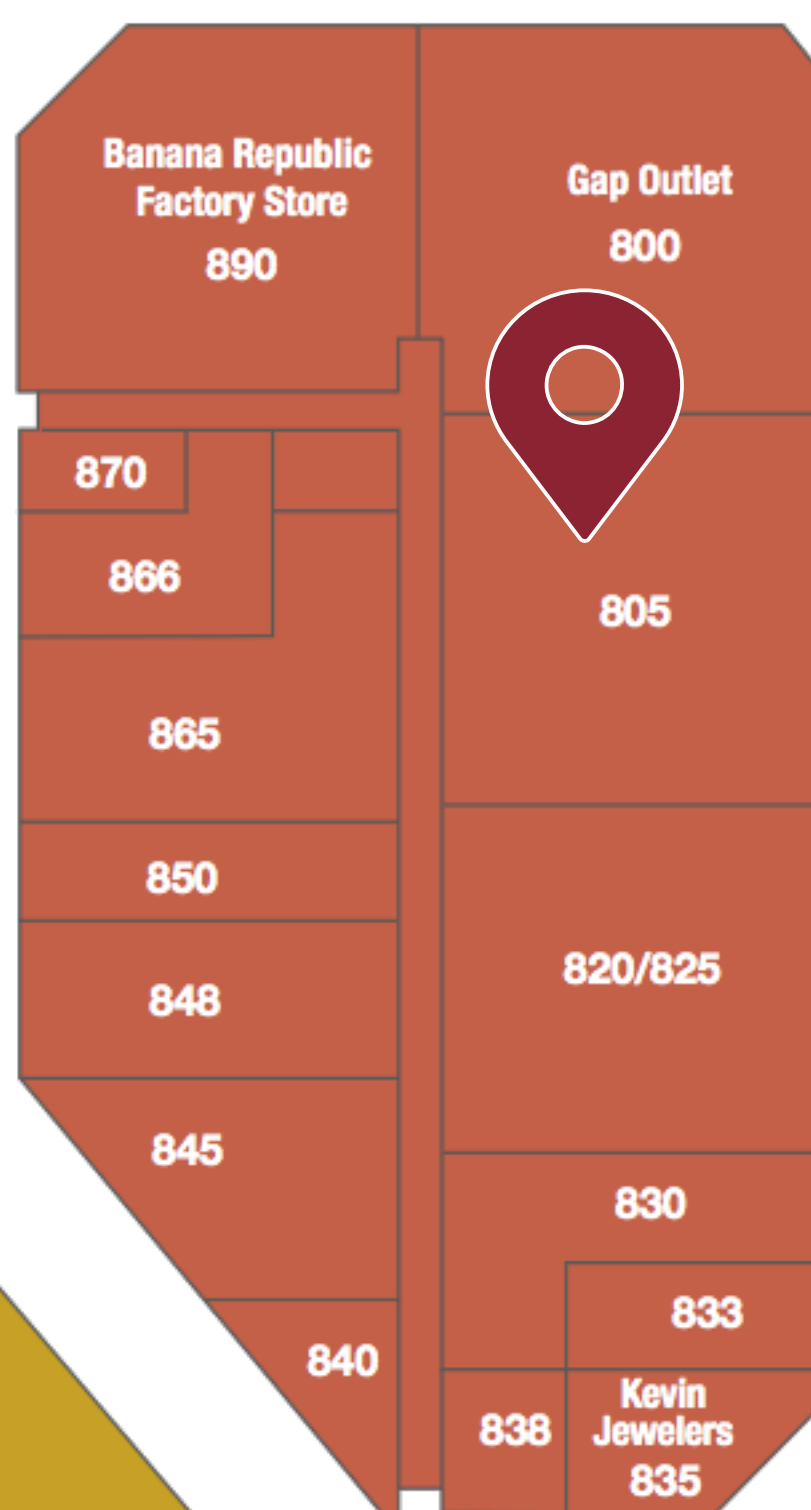

RESTROOMS ARE LOCATED INSIDE THE FOOD COURT.

LEGEND

- PUBLIC RESTROOMS
- GUEST SERVICES/ MANAGEMENT OFFICE
- ATM
- WATER FOUNTAIN
- VENDING MACHINES
- BUS DROP OFF
- PLAY AREA