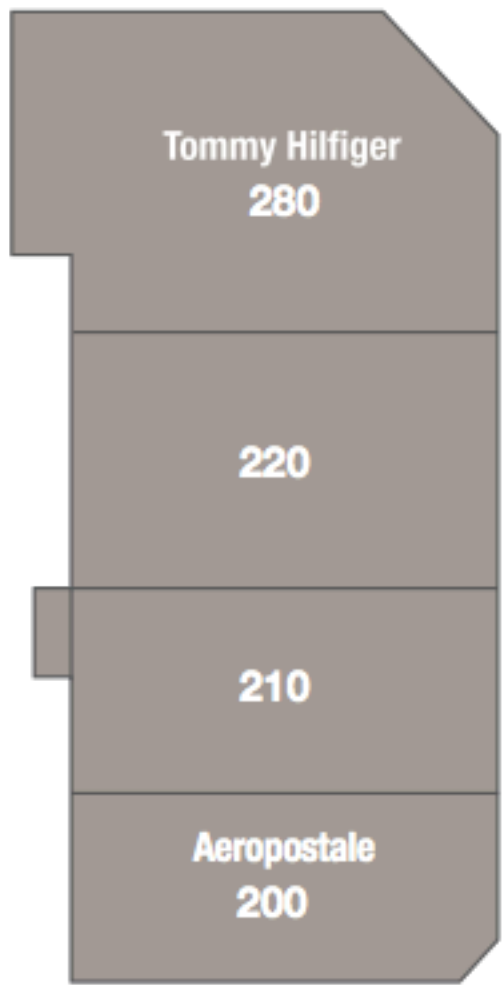

RESTROOMS ARE LOCATED INSIDE THE FOOD COURT.

LEGEND

- PUBLIC RESTROOMS
- GUEST SERVICES/ MANAGEMENT OFFICE
- ATM
- WATER FOUNTAIN
- VENDING MACHINES
- BUS DROP OFF
- PLAY AREA