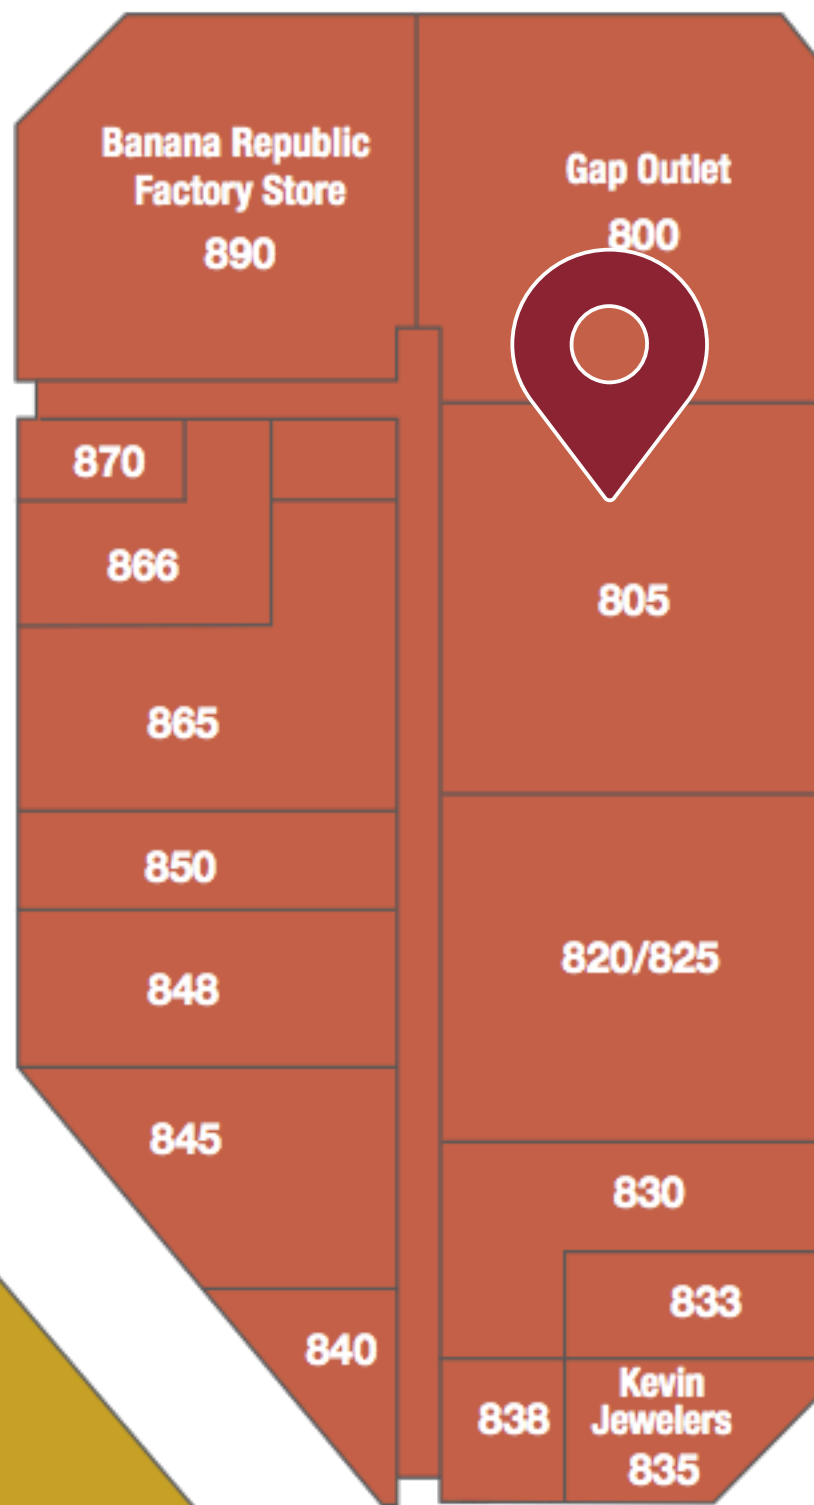

RESTROOMS ARE LOCATED INSIDE THE FOOD COURT.

LEGEND

- PUBLIC RESTROOMS
- GUEST SERVICES/ MANAGEMENT OFFICE
- ATM
- WATER FOUNTAIN
- VENDING MACHINES
- BUS DROP OFF
- PLAY AREA