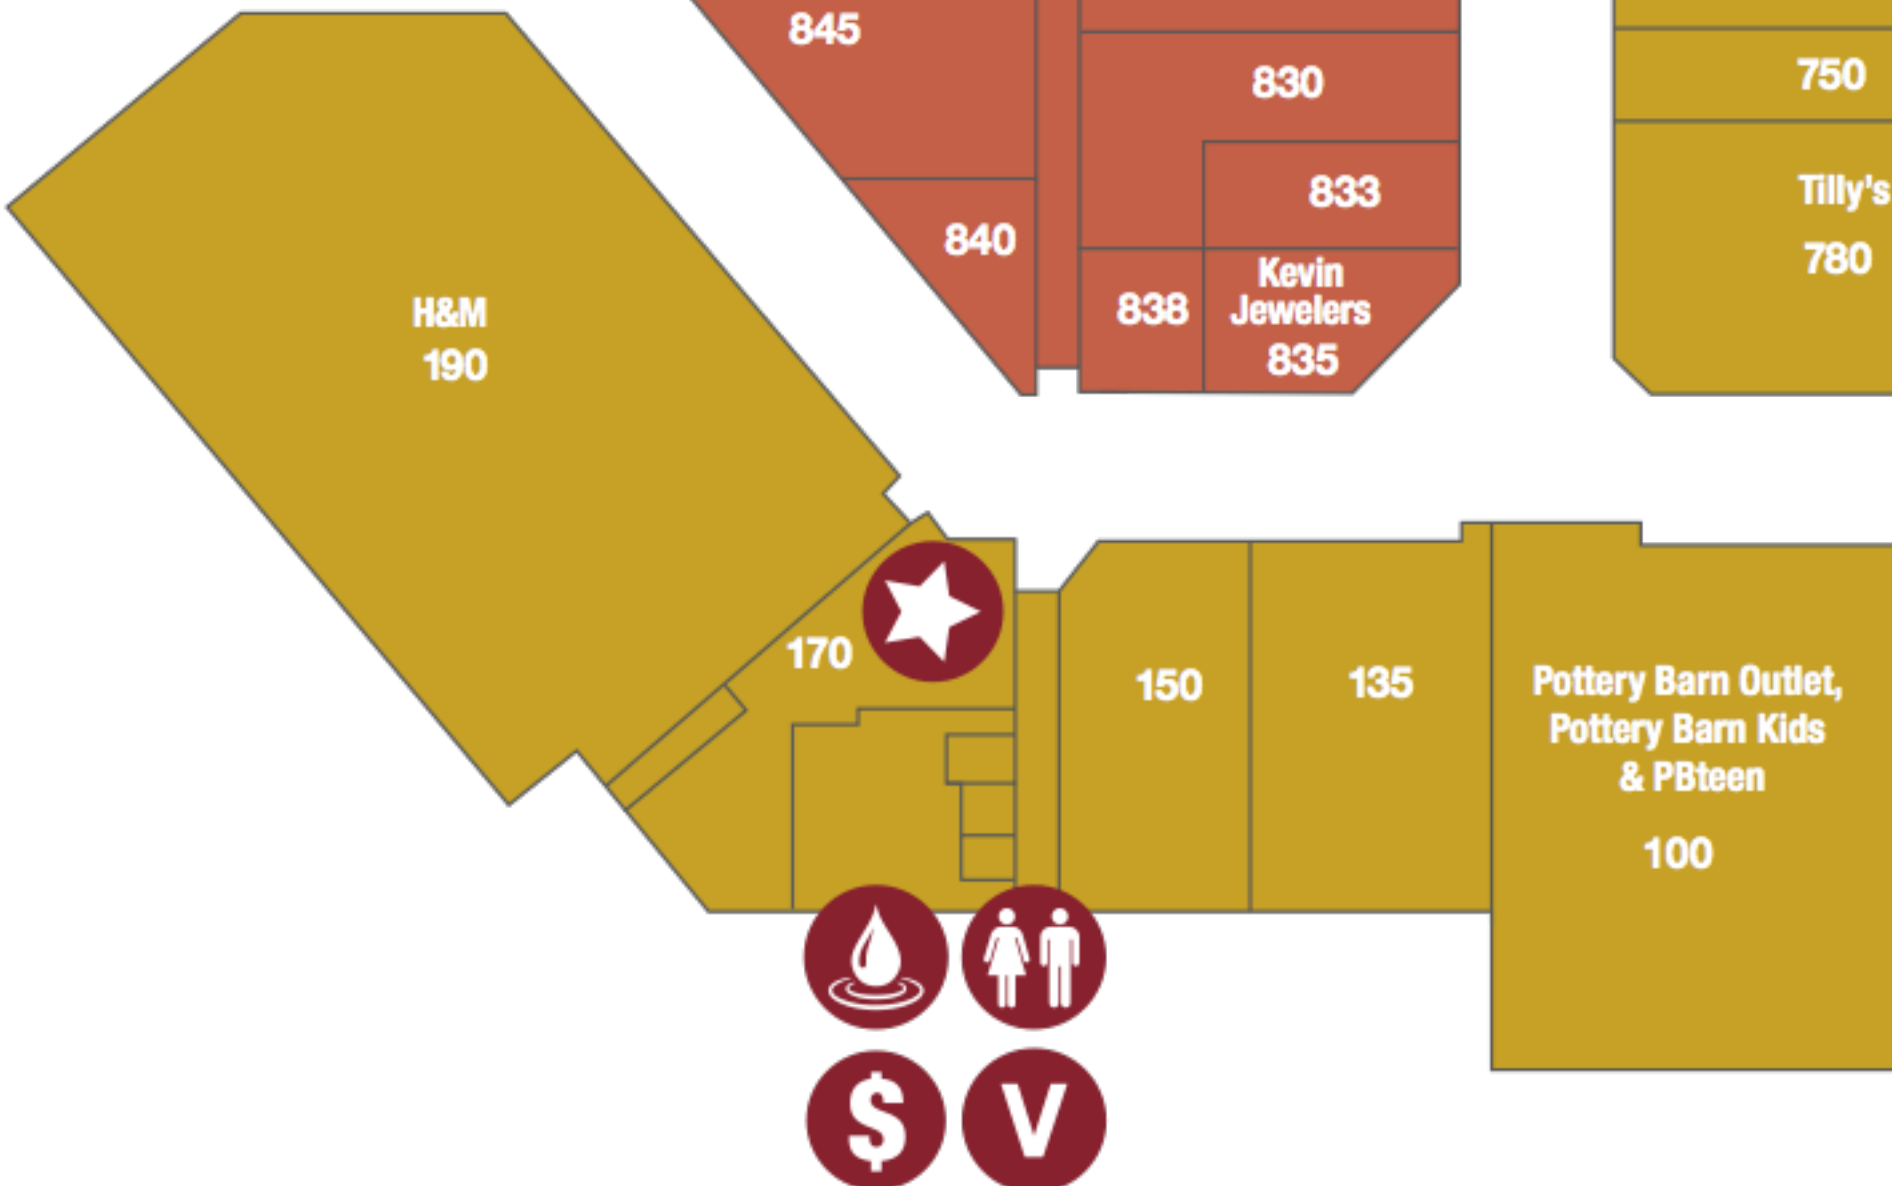

RESTROOMS ARE LOCATED INSIDE THE FOOD COURT.

LEGEND

- PUBLIC RESTROOMS
- GUEST SERVICES/ MANAGEMENT OFFICE
- ATM
- WATER FOUNTAIN
- VENDING MACHINES
- BUS DROP OFF
- PLAY AREA