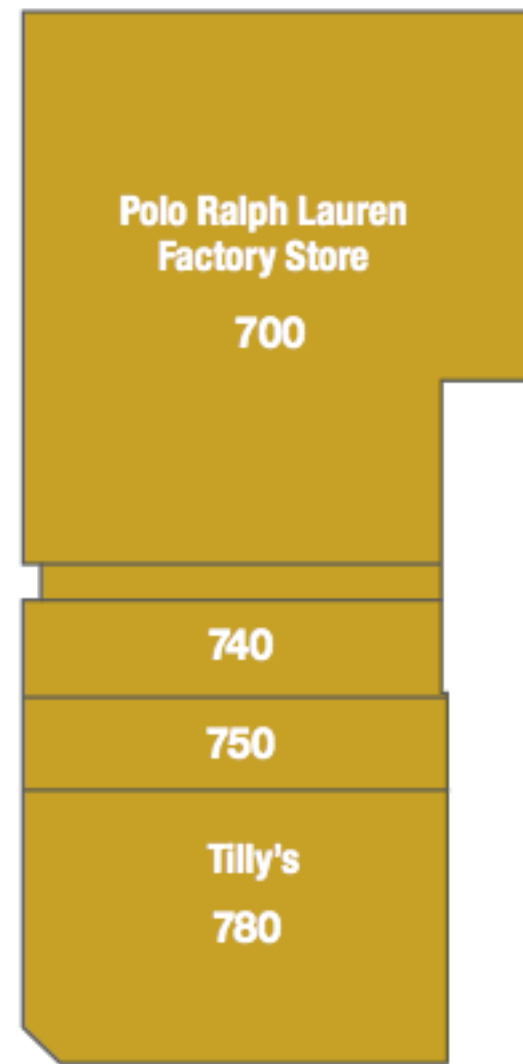

RESTROOMS ARE LOCATED INSIDE THE FOOD COURT.

LEGEND

- PUBLIC RESTROOMS
- GUEST SERVICES/ MANAGEMENT OFFICE
- ATM
- WATER FOUNTAIN
- VENDING MACHINES
- BUS DROP OFF
- PLAY AREA