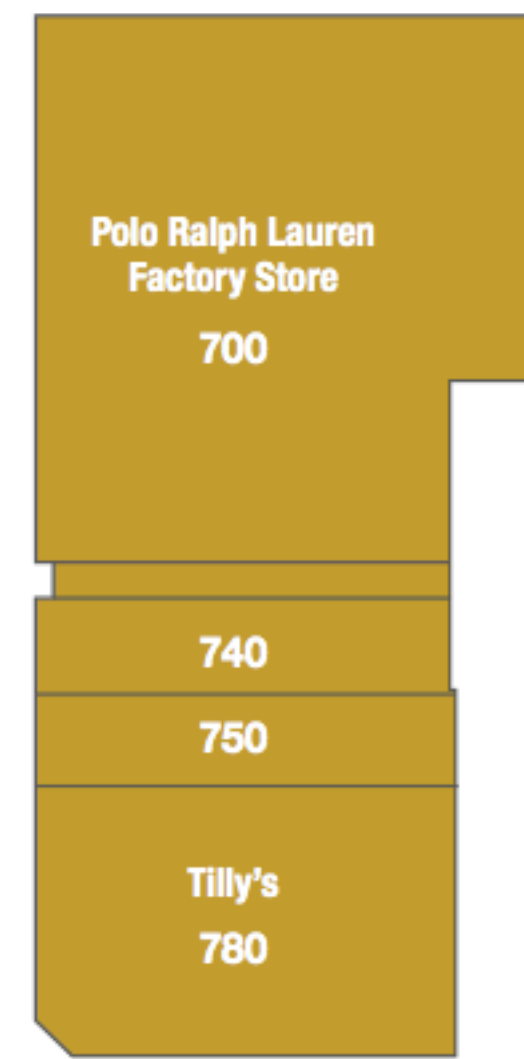

RESTROOMS ARE LOCATED INSIDE THE FOOD COURT.

LEGEND

- PUBLIC RESTROOMS
- GUEST SERVICES/ MANAGEMENT OFFICE
- ATM
- WATER FOUNTAIN
- VENDING MACHINES
- BUS DROP OFF
- PLAY AREA