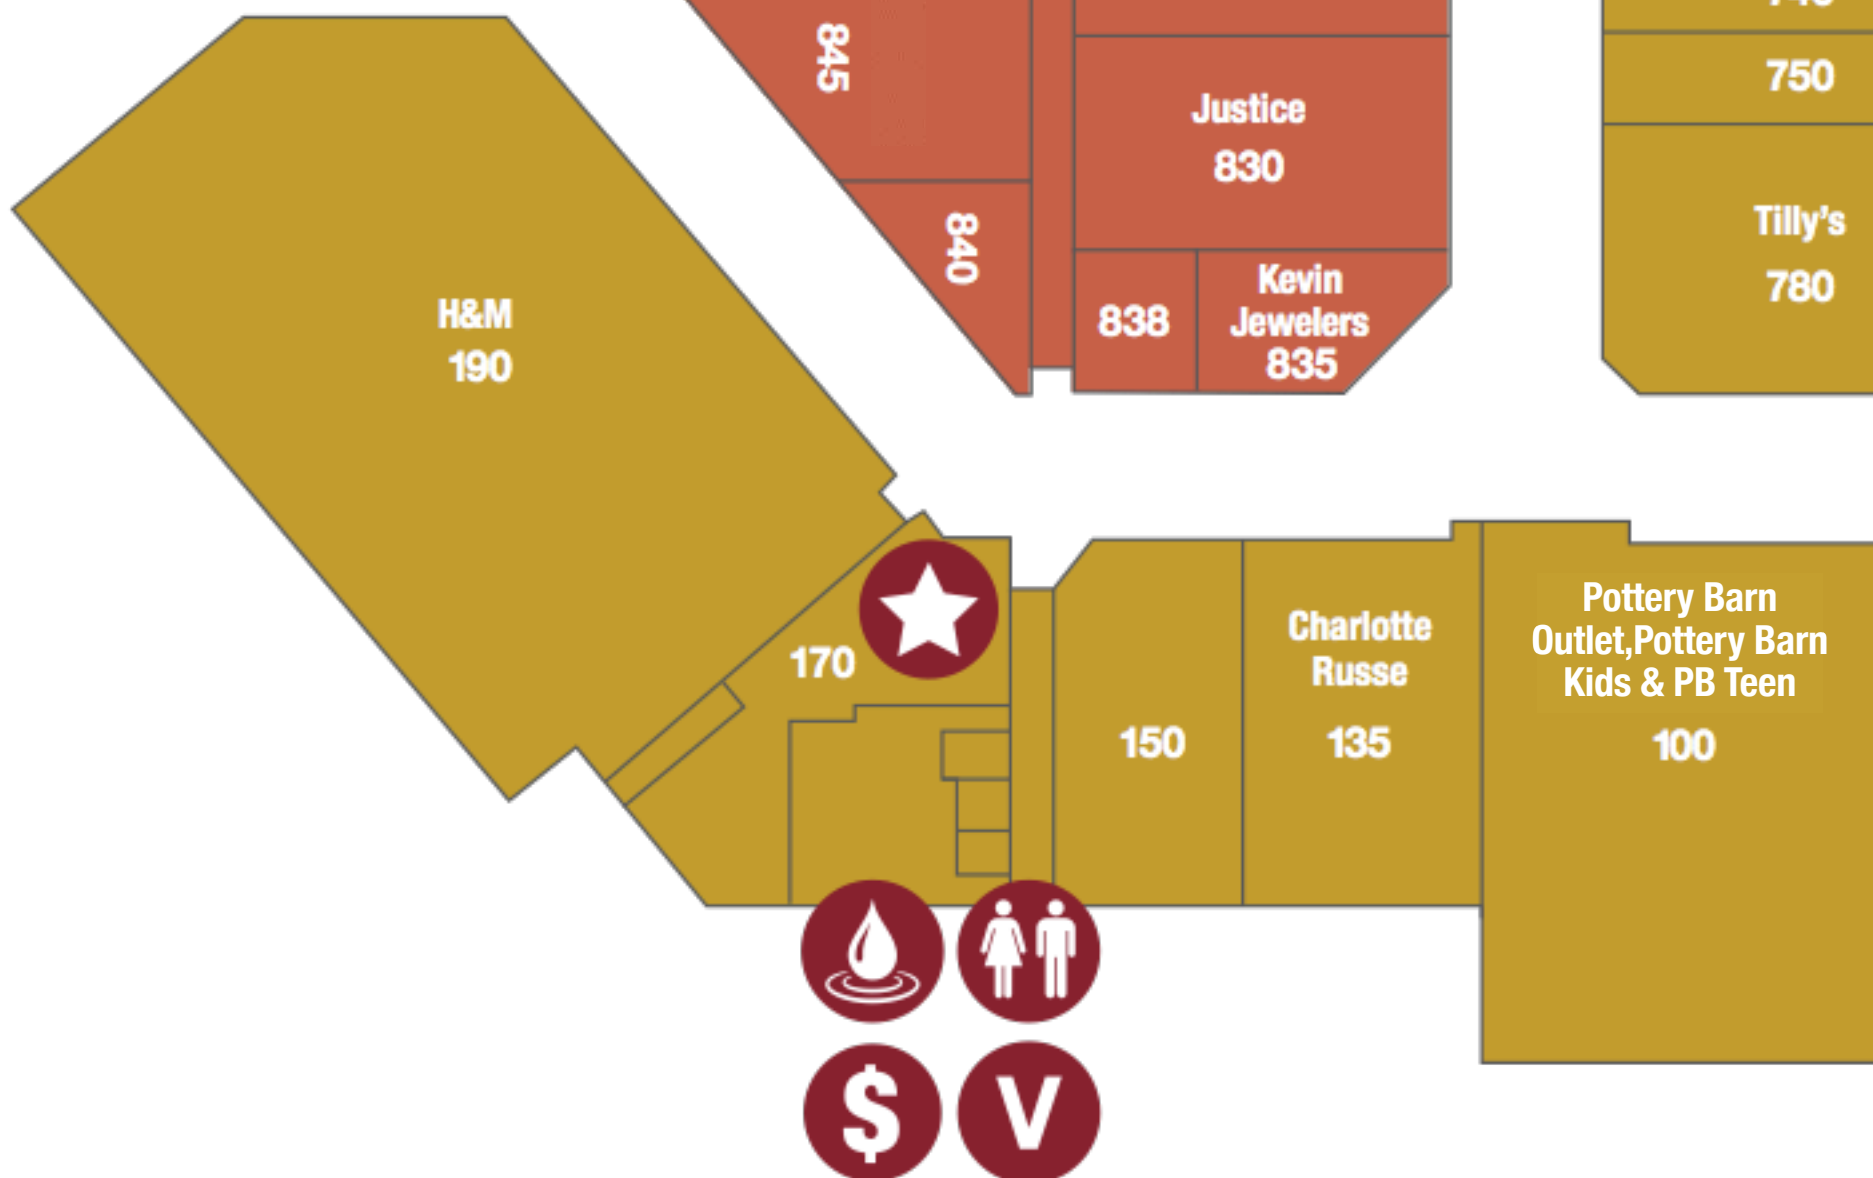

RESTROOMS ARE LOCATED INSIDE THE FOOD COURT.

LEGEND

- PUBLIC RESTROOMS
- GUEST SERVICES/ MANAGEMENT OFFICE
- ATM
- WATER FOUNTAIN
- VENDING MACHINES
- BUS DROP OFF
- PLAY AREA