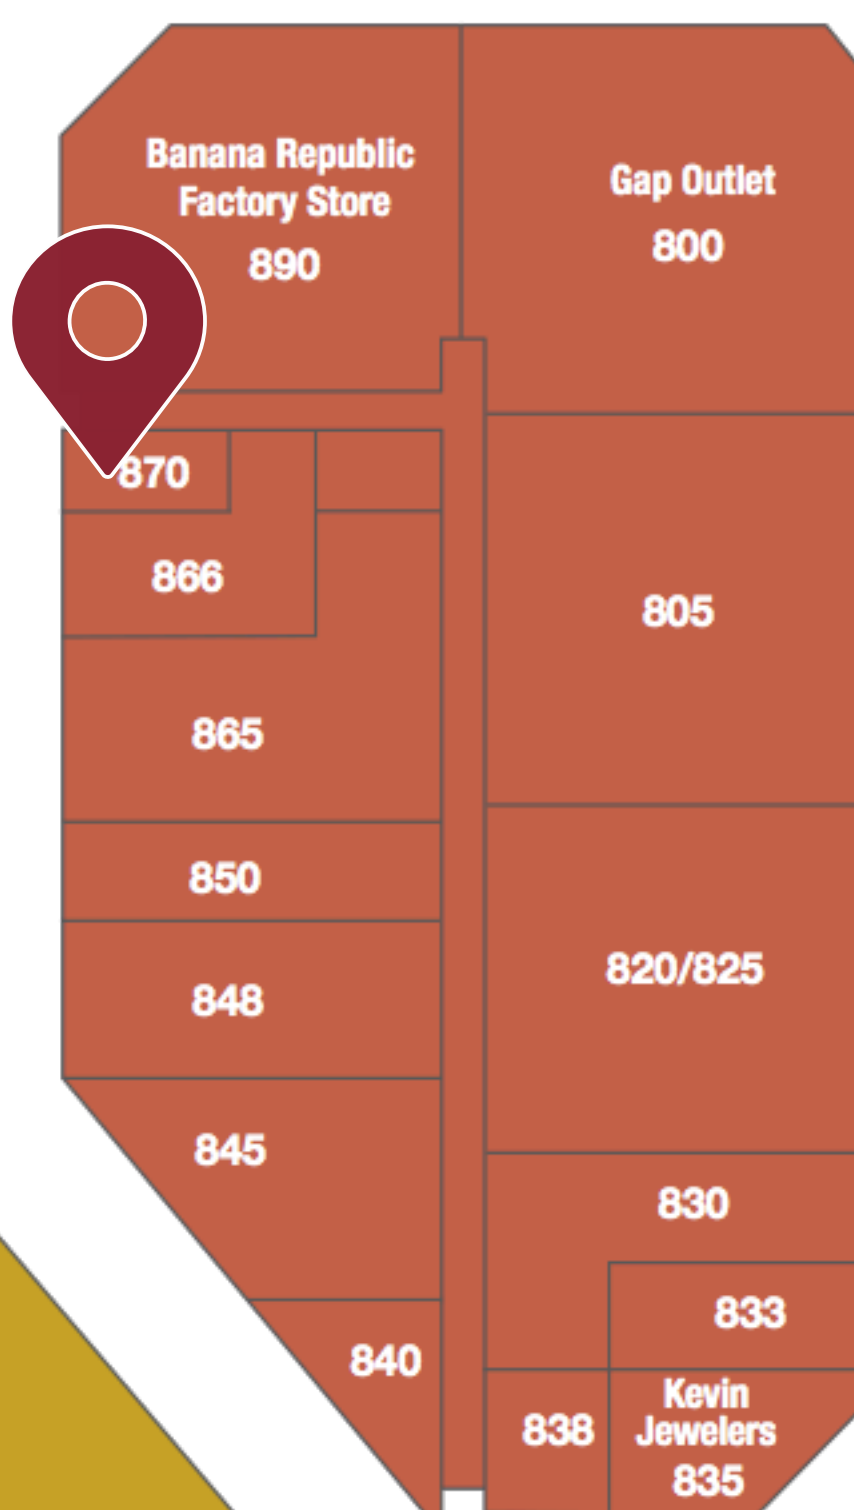

RESTROOMS ARE LOCATED INSIDE THE FOOD COURT.

LEGEND

- PUBLIC RESTROOMS
- GUEST SERVICES/ MANAGEMENT OFFICE
- ATM
- WATER FOUNTAIN
- VENDING MACHINES
- BUS DROP OFF
- PLAY AREA