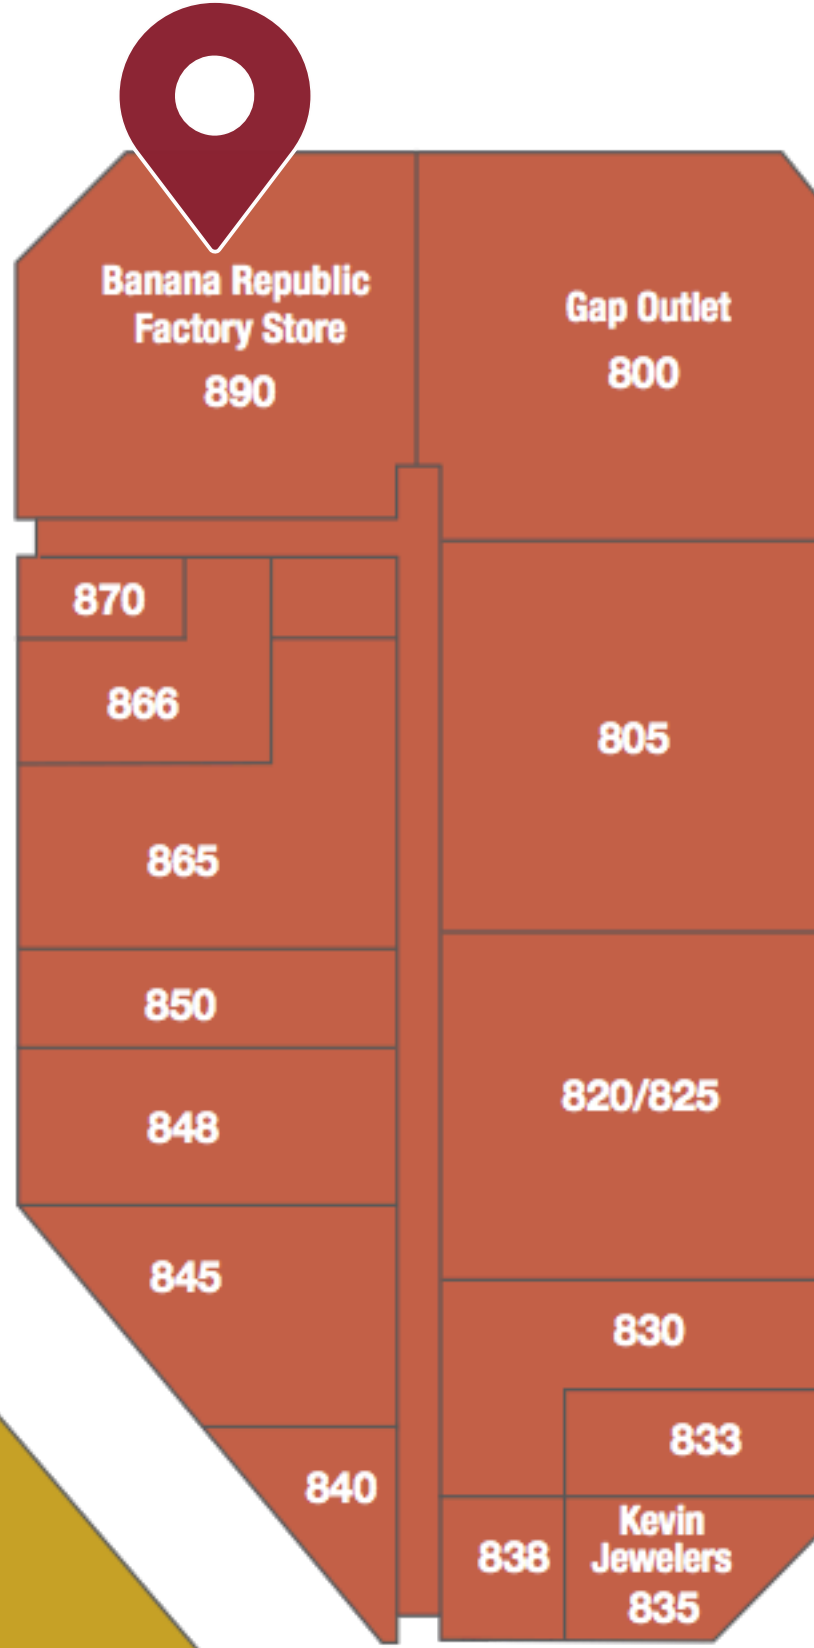

RESTROOMS ARE LOCATED INSIDE THE FOOD COURT.

LEGEND

- PUBLIC RESTROOMS
- GUEST SERVICES/ MANAGEMENT OFFICE
- ATM
- WATER FOUNTAIN
- VENDING MACHINES
- BUS DROP OFF
- PLAY AREA