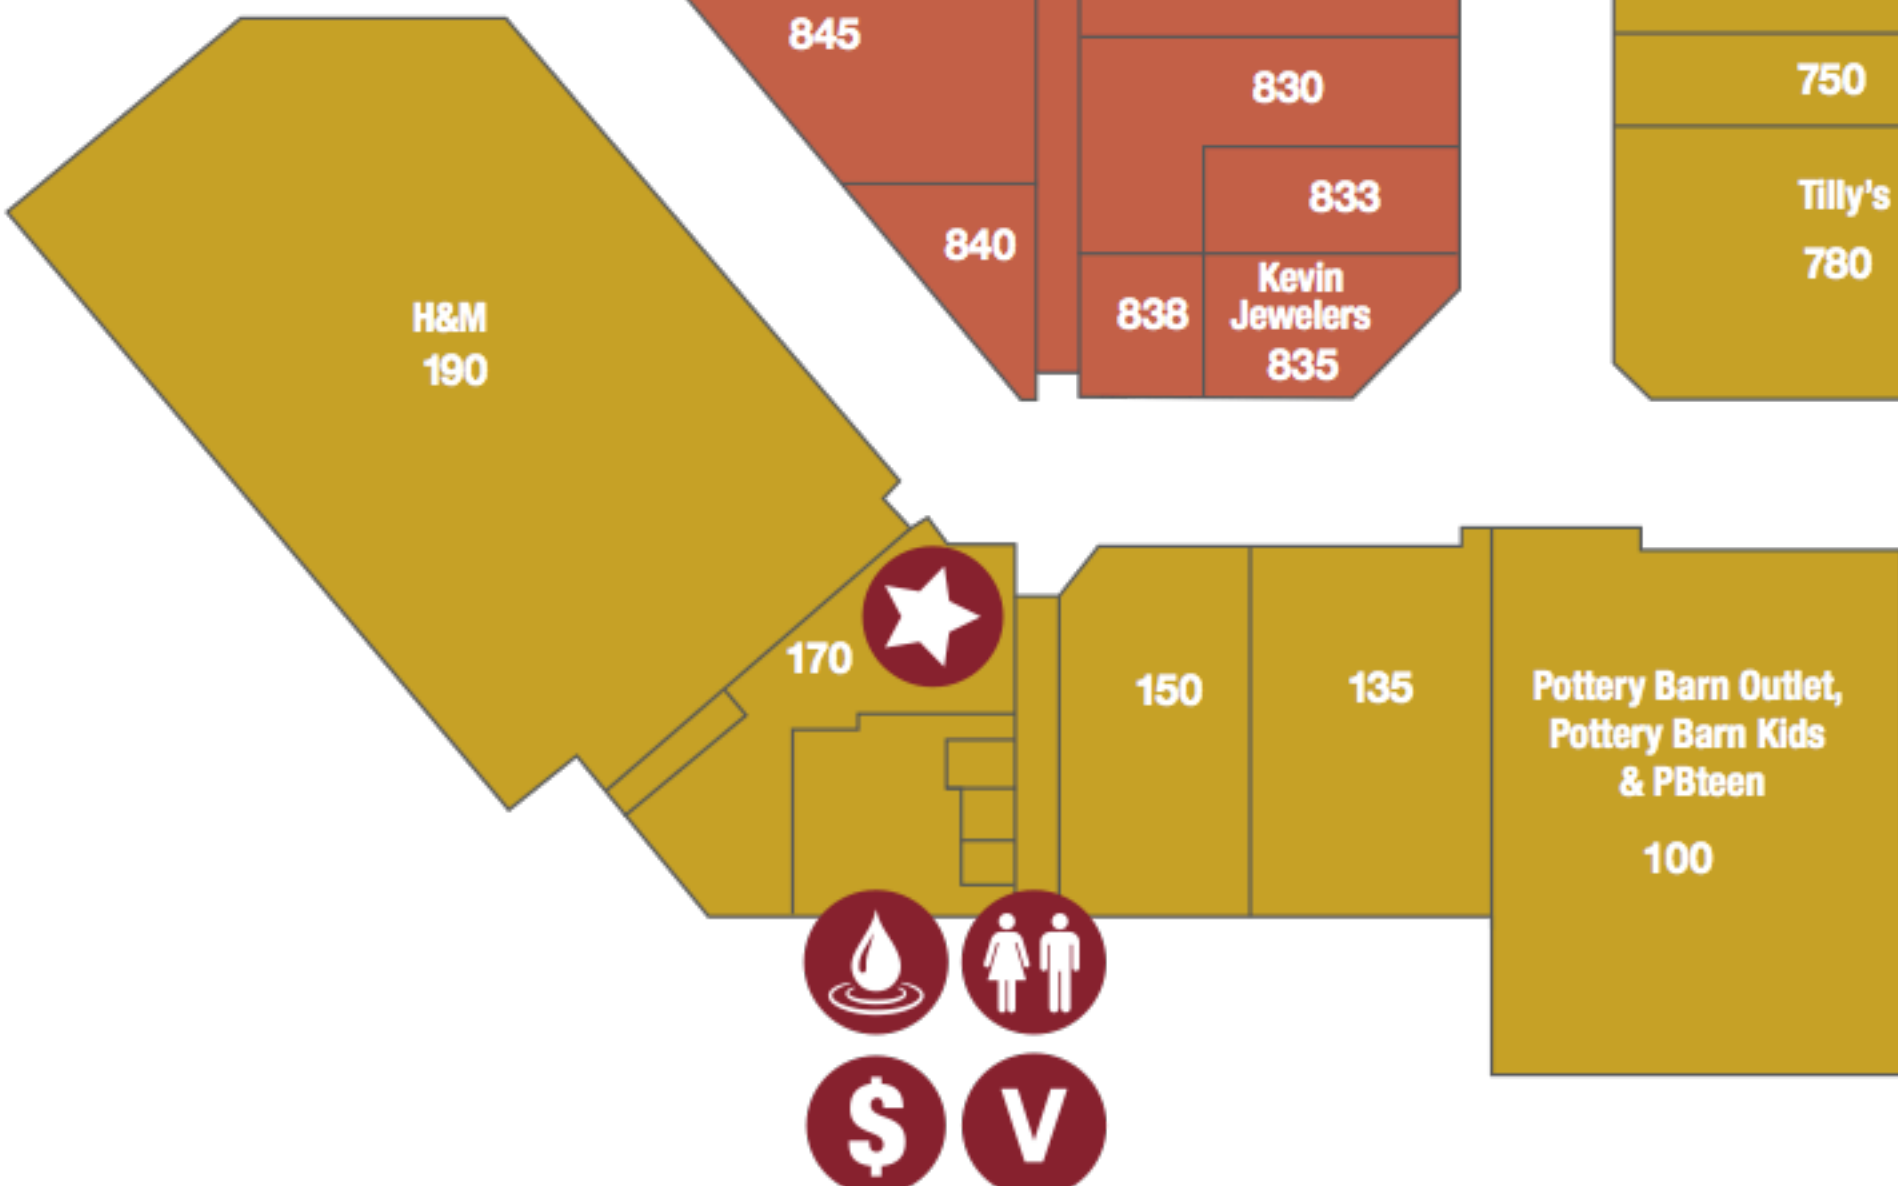

RESTROOMS ARE LOCATED INSIDE THE FOOD COURT.

LEGEND

- PUBLIC RESTROOMS
- GUEST SERVICES/ MANAGEMENT OFFICE
- ATM
- WATER FOUNTAIN
- VENDING MACHINES
- BUS DROP OFF
- PLAY AREA