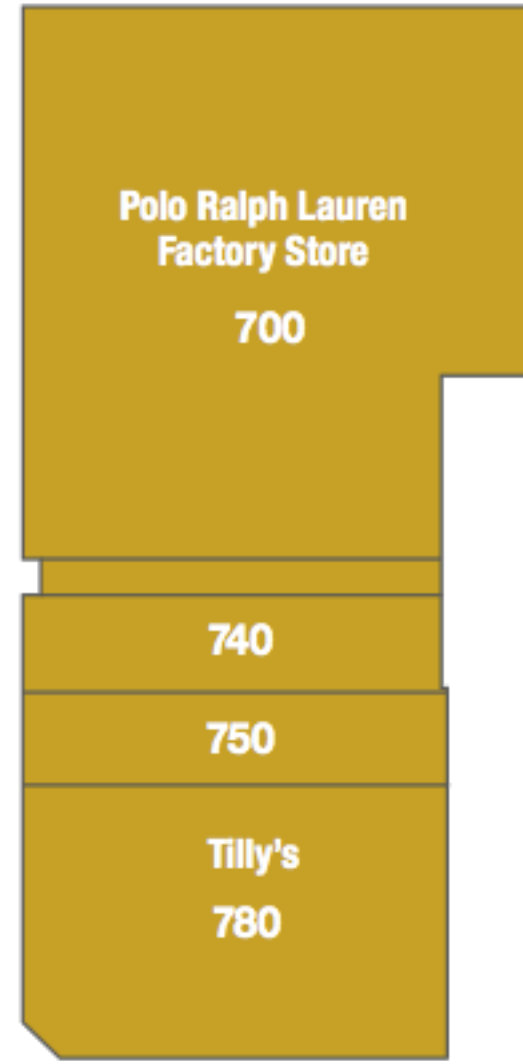

RESTROOMS ARE LOCATED INSIDE THE FOOD COURT.

LEGEND

- PUBLIC RESTROOMS
- GUEST SERVICES/ MANAGEMENT OFFICE
- ATM
- WATER FOUNTAIN
- VENDING MACHINES
- BUS DROP OFF
- PLAY AREA