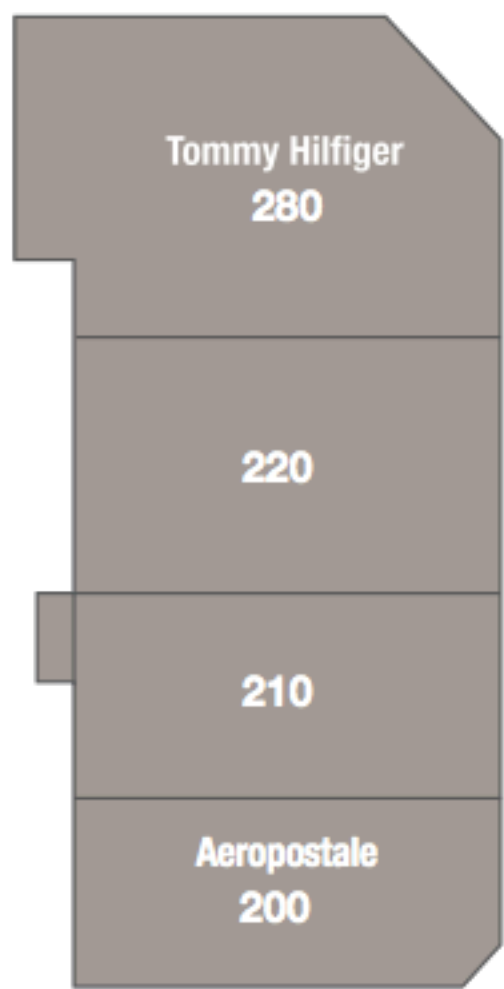

RESTROOMS ARE LOCATED INSIDE THE FOOD COURT.

LEGEND

- PUBLIC RESTROOMS
- GUEST SERVICES/ MANAGEMENT OFFICE
- ATM
- WATER FOUNTAIN
- VENDING MACHINES
- BUS DROP OFF
- PLAY AREA