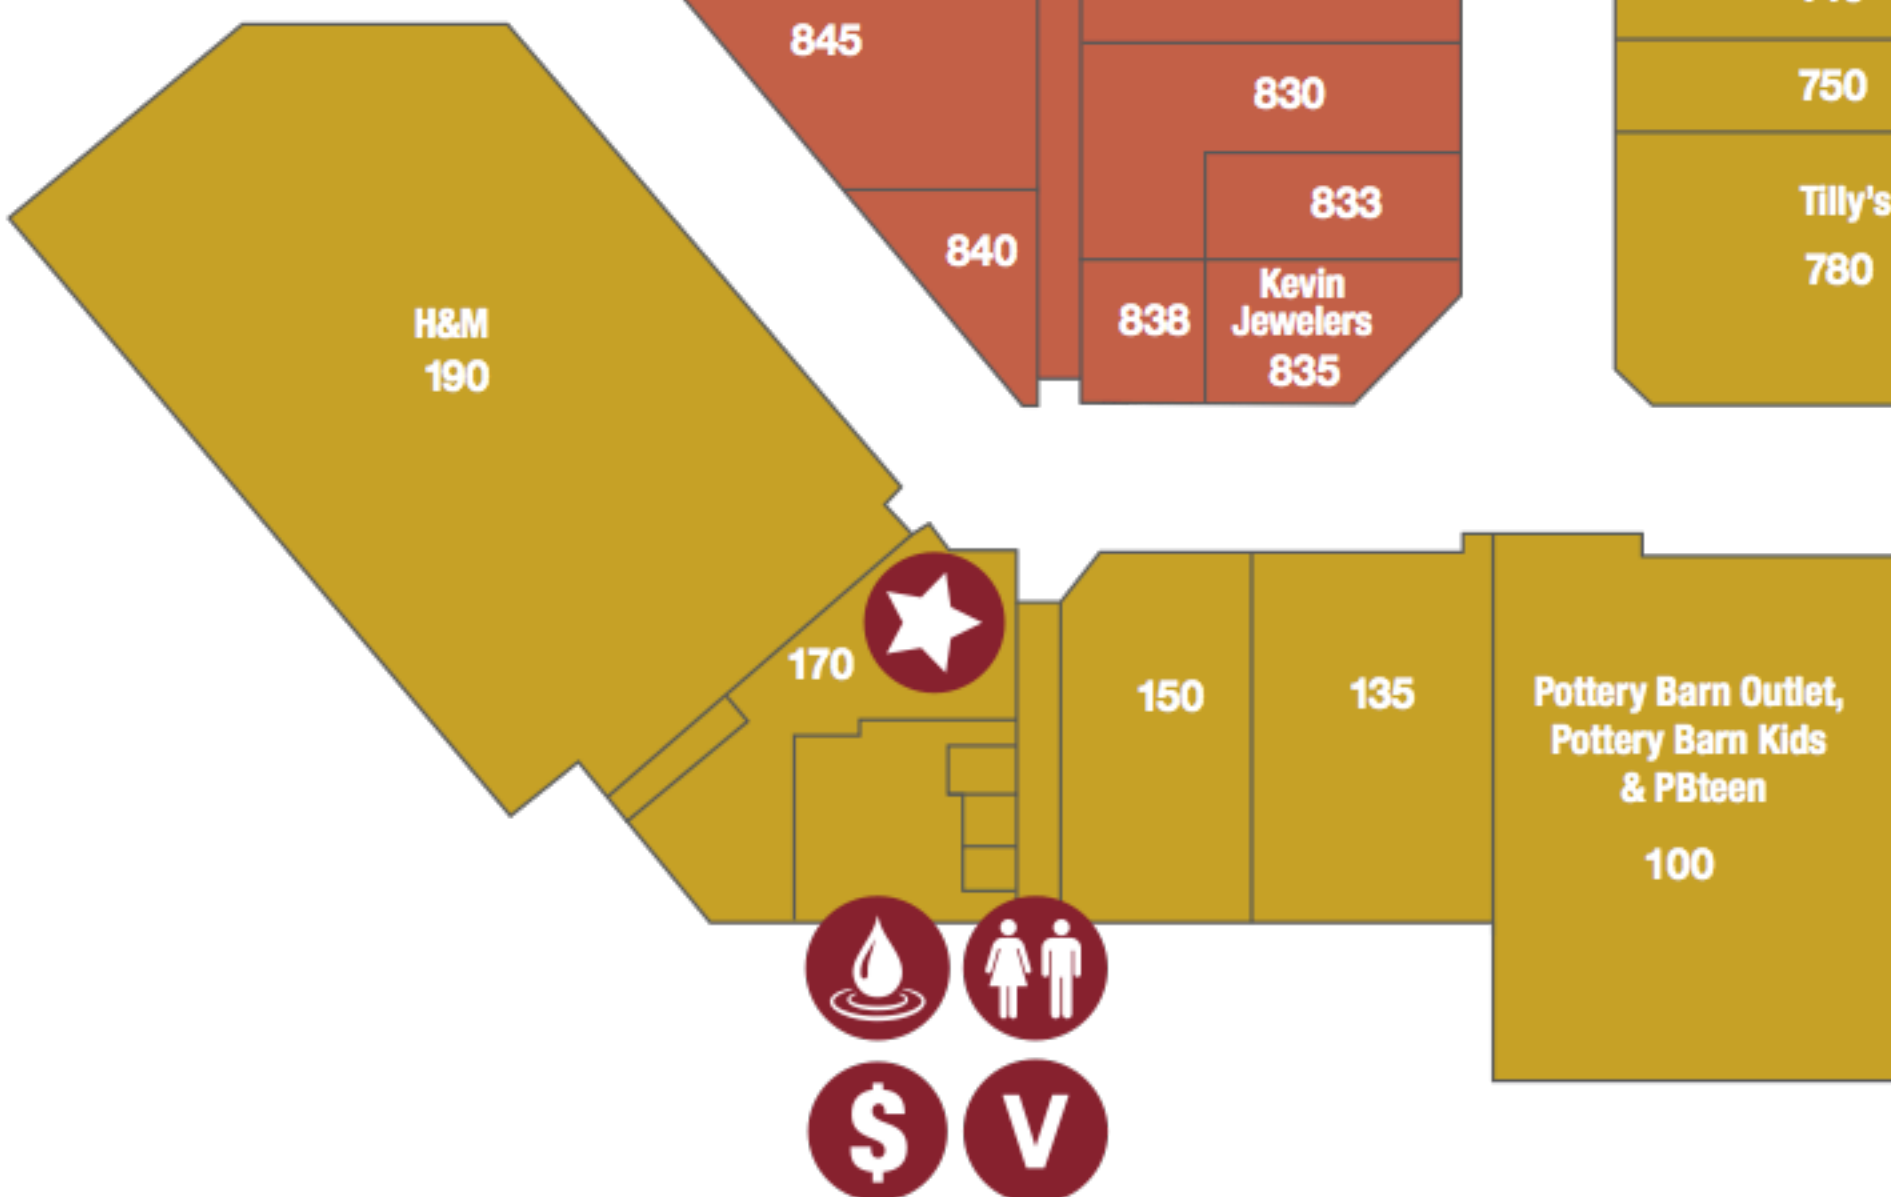

RESTROOMS ARE LOCATED INSIDE THE FOOD COURT.

LEGEND

- PUBLIC RESTROOMS
- GUEST SERVICES/ MANAGEMENT OFFICE
- ATM
- WATER FOUNTAIN
- VENDING MACHINES
- BUS DROP OFF
- PLAY AREA