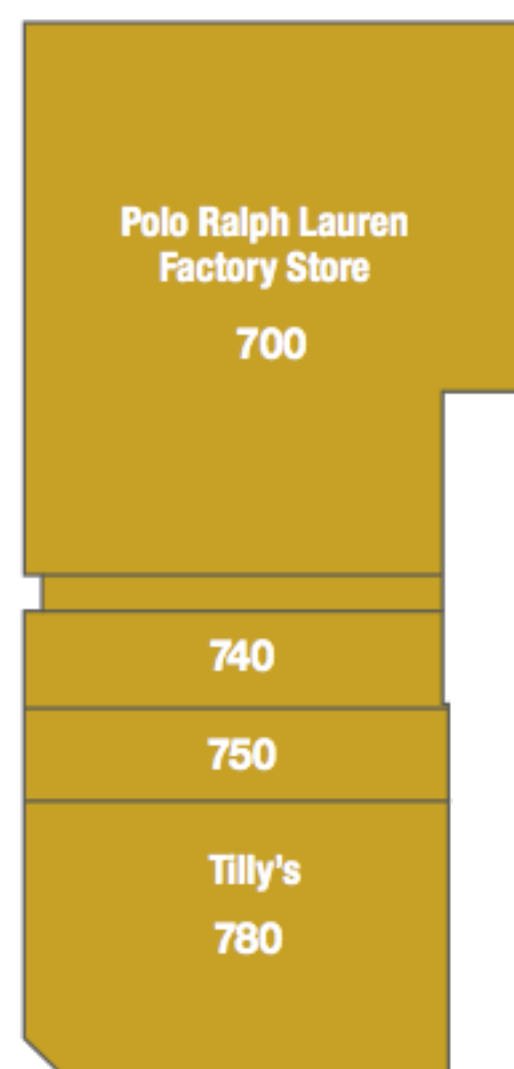

RESTROOMS ARE LOCATED INSIDE THE FOOD COURT.

LEGEND

- PUBLIC RESTROOMS
- GUEST SERVICES/ MANAGEMENT OFFICE
- ATM
- WATER FOUNTAIN
- VENDING MACHINES
- BUS DROP OFF
- PLAY AREA