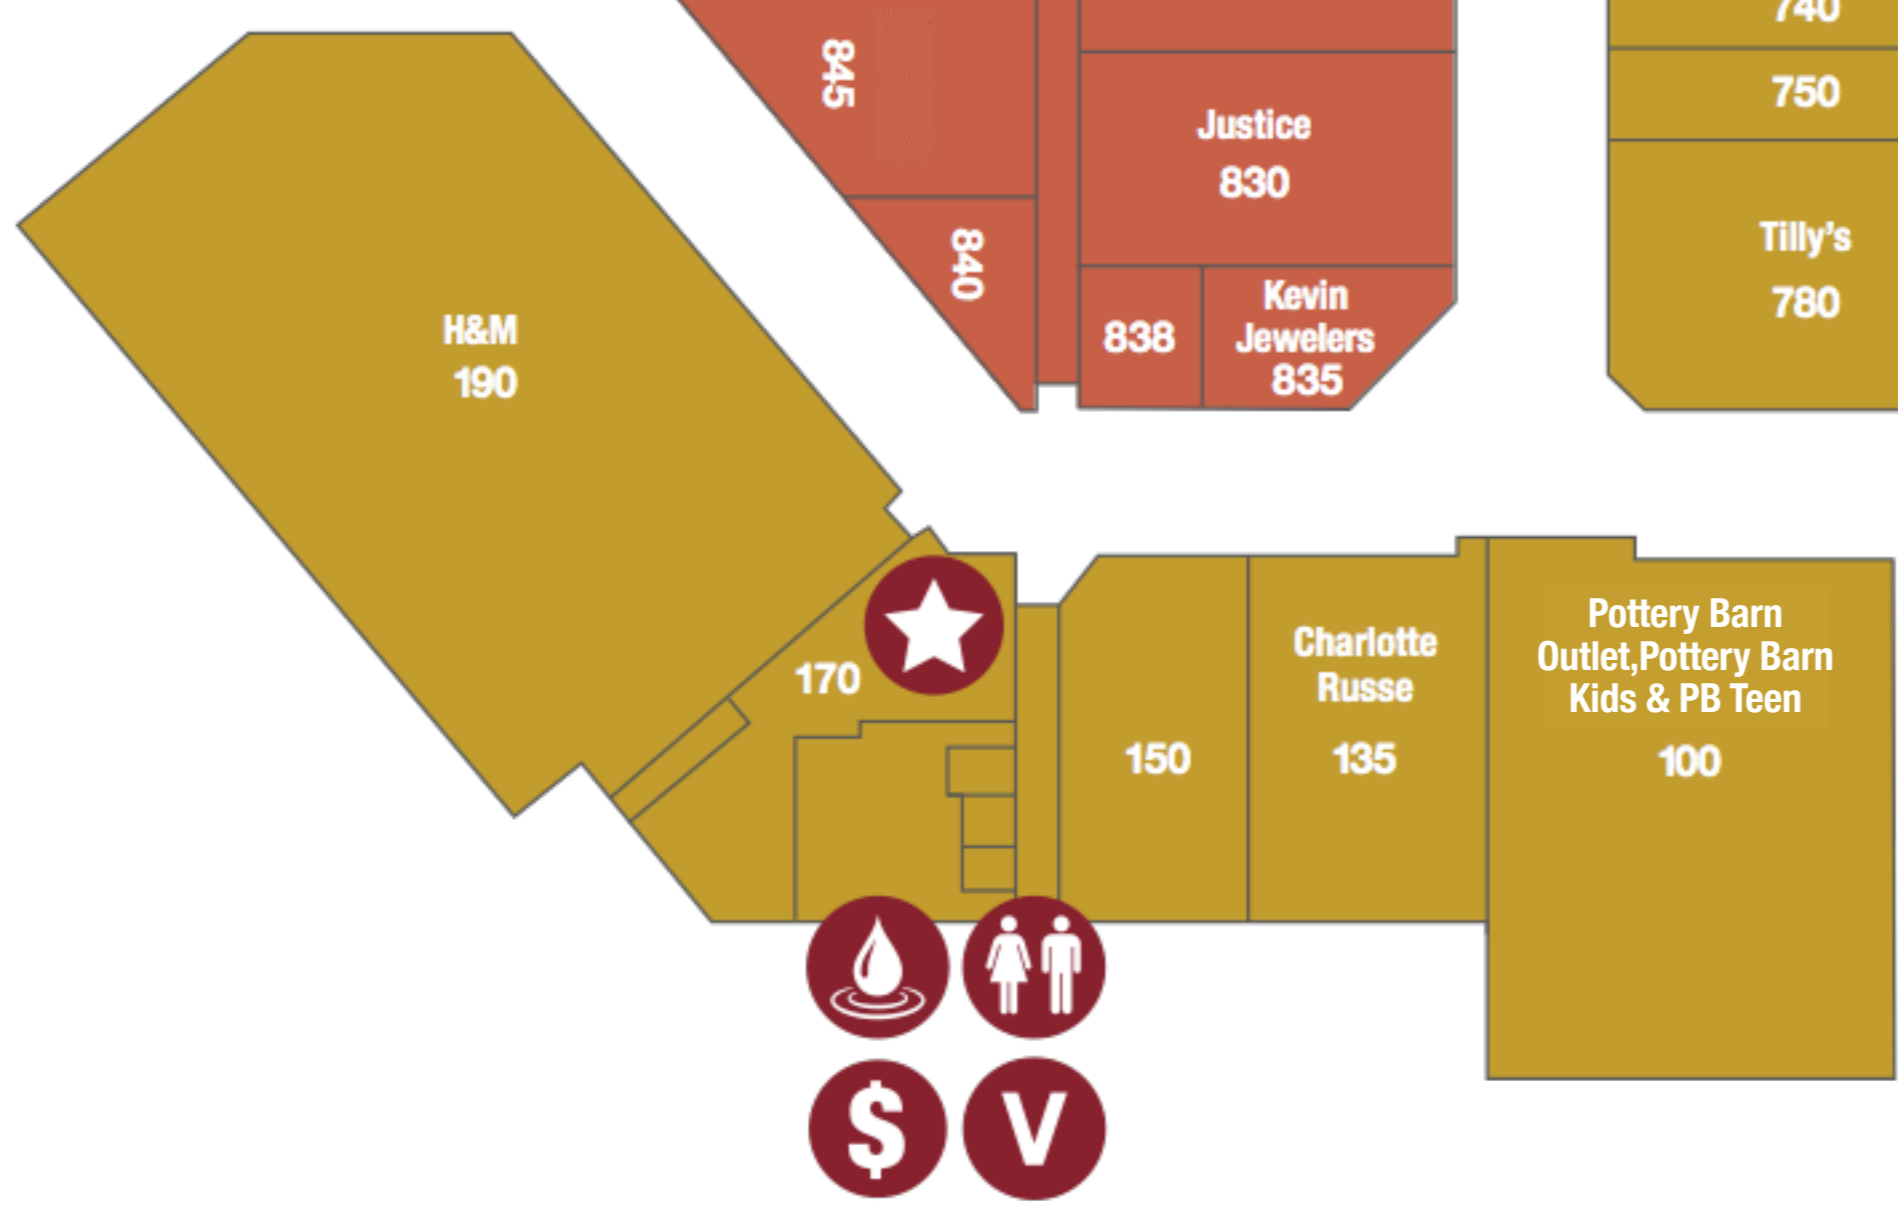

RESTROOMS ARE LOCATED INSIDE THE FOOD COURT.

LEGEND

- PUBLIC RESTROOMS
- GUEST SERVICES/ MANAGEMENT OFFICE
- ATM
- WATER FOUNTAIN
- VENDING MACHINES
- BUS DROP OFF
- PLAY AREA