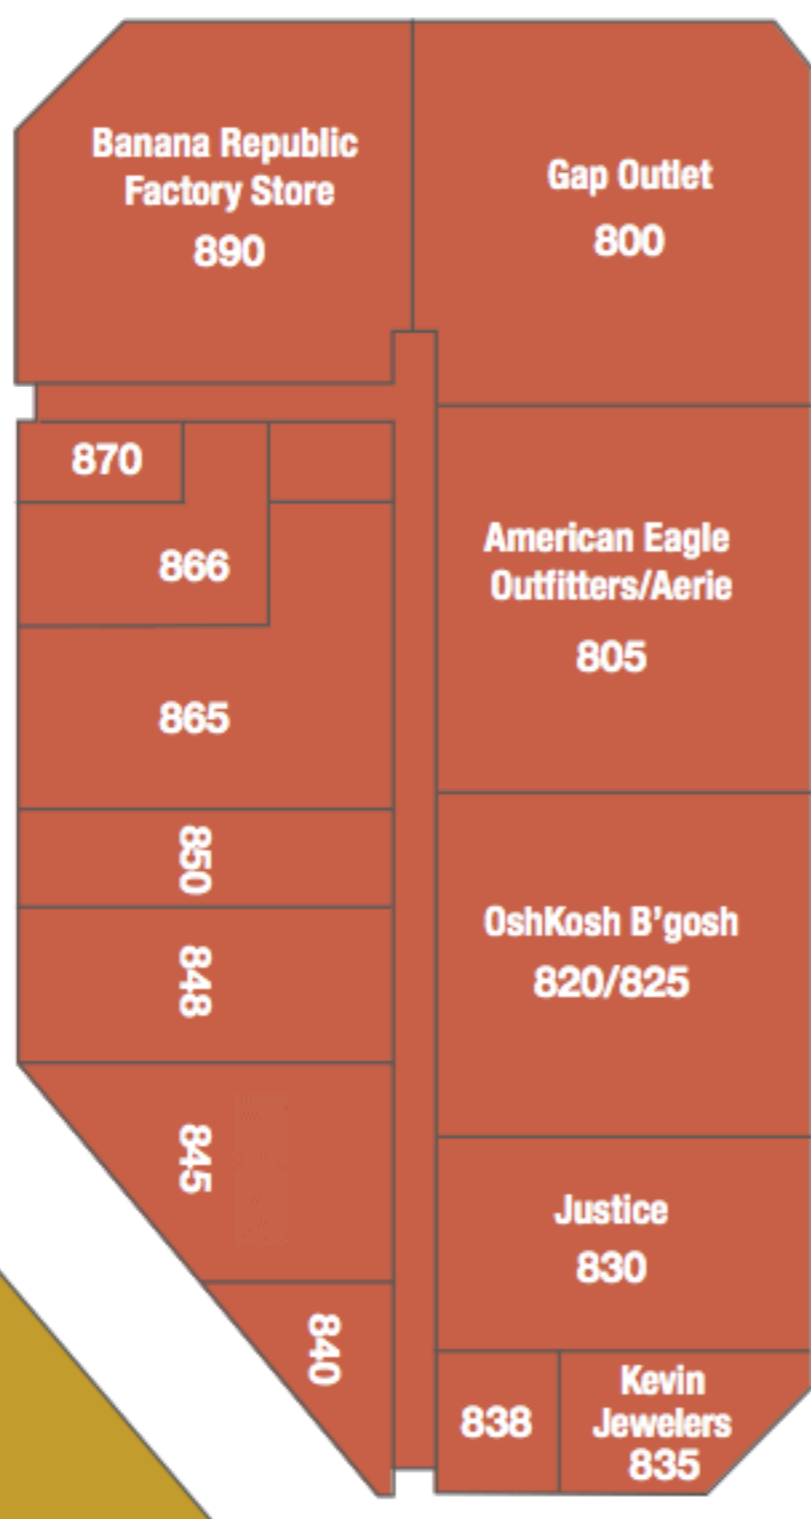

RESTROOMS ARE LOCATED INSIDE THE FOOD COURT.

LEGEND

- PUBLIC RESTROOMS
- GUEST SERVICES/ MANAGEMENT OFFICE
- ATM
- WATER FOUNTAIN
- VENDING MACHINES
- BUS DROP OFF
- PLAY AREA