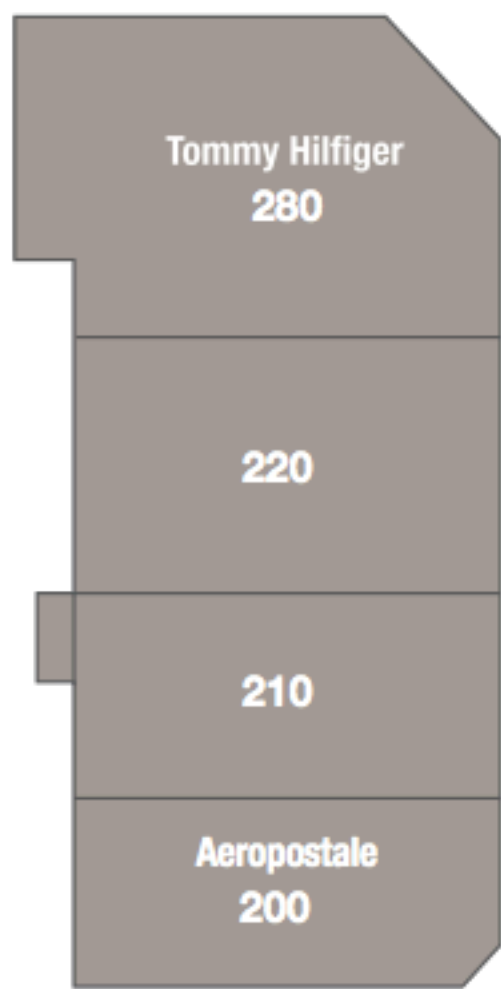

RESTROOMS ARE LOCATED INSIDE THE FOOD COURT.

LEGEND

- PUBLIC RESTROOMS
- GUEST SERVICES/ MANAGEMENT OFFICE
- ATM
- WATER FOUNTAIN
- VENDING MACHINES
- BUS DROP OFF
- PLAY AREA