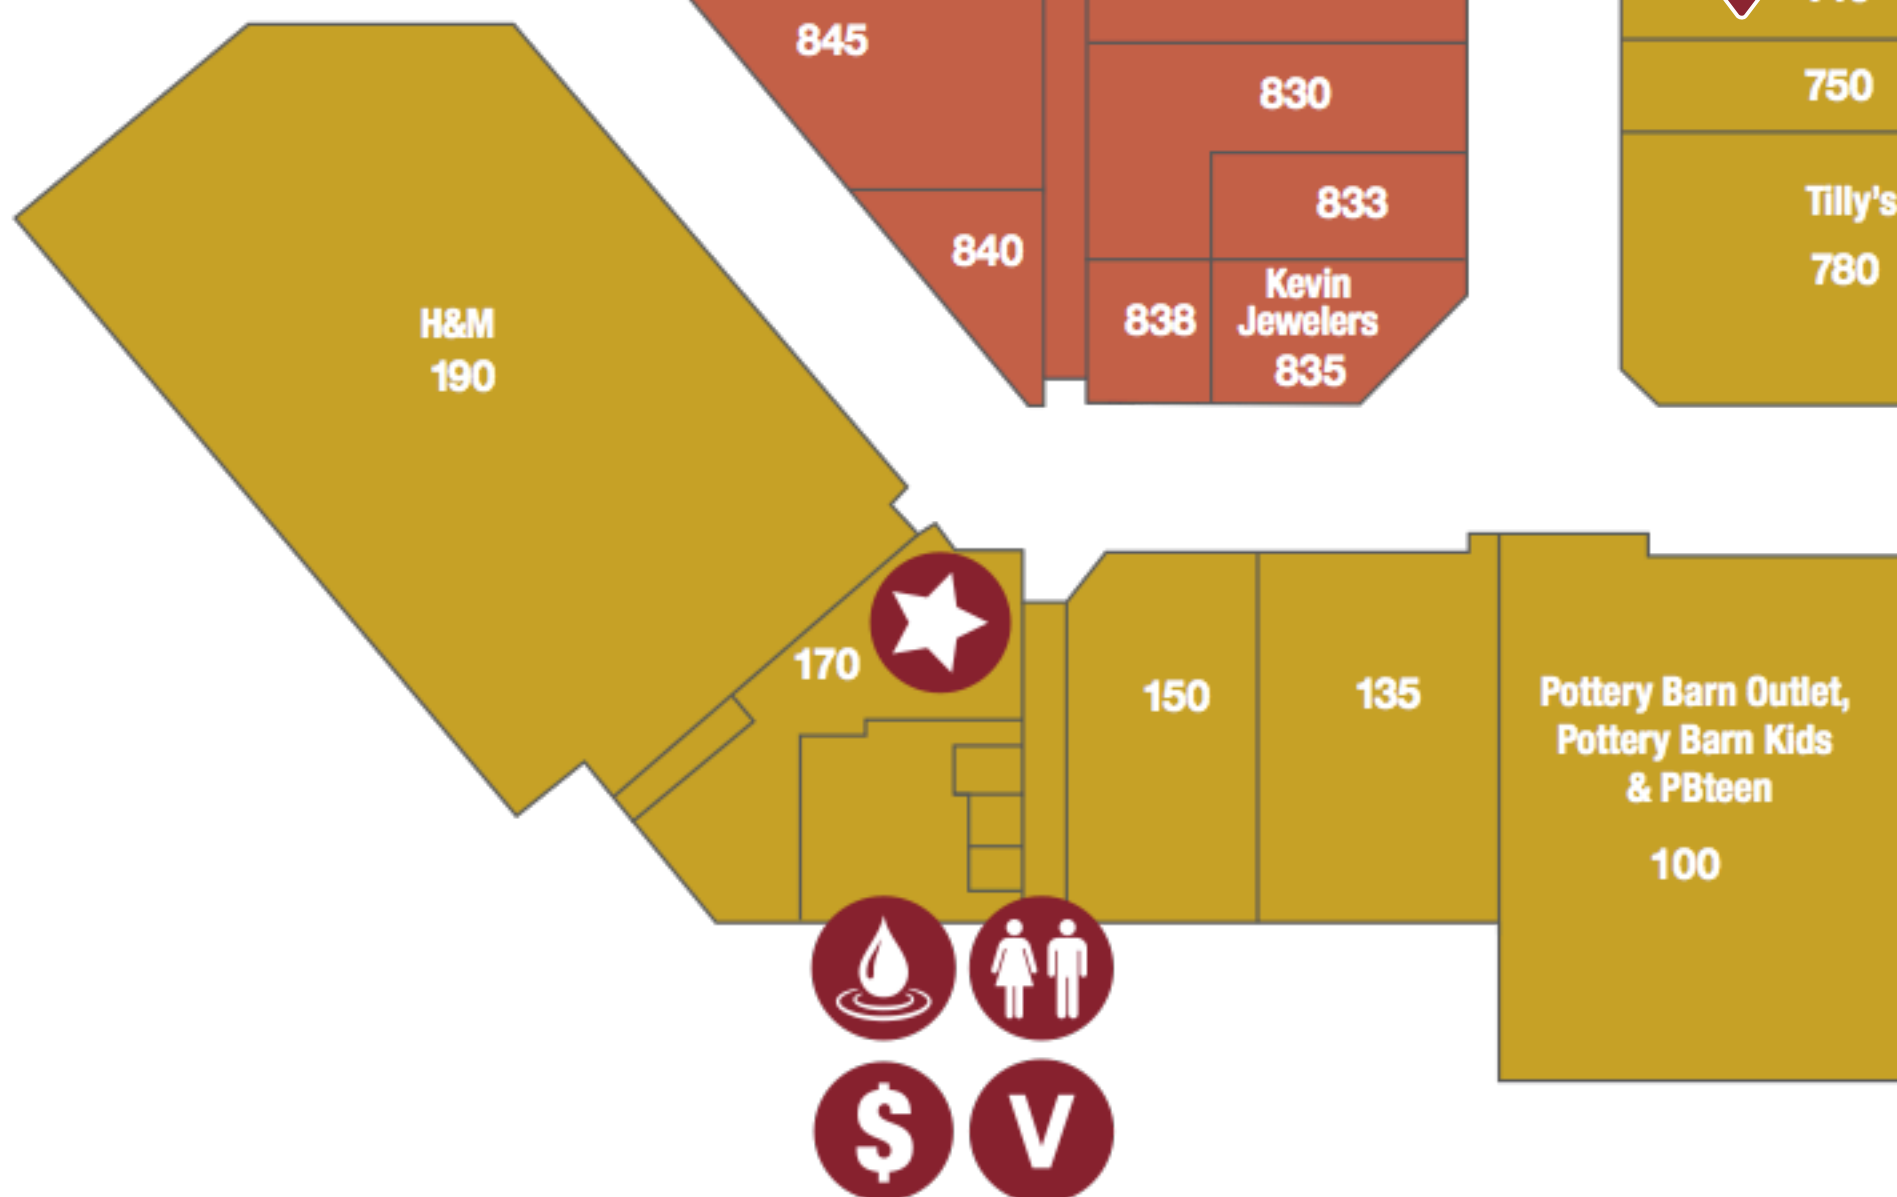

RESTROOMS ARE LOCATED INSIDE THE FOOD COURT.

LEGEND

- PUBLIC RESTROOMS
- GUEST SERVICES/ MANAGEMENT OFFICE
- ATM
- WATER FOUNTAIN
- VENDING MACHINES
- BUS DROP OFF
- PLAY AREA