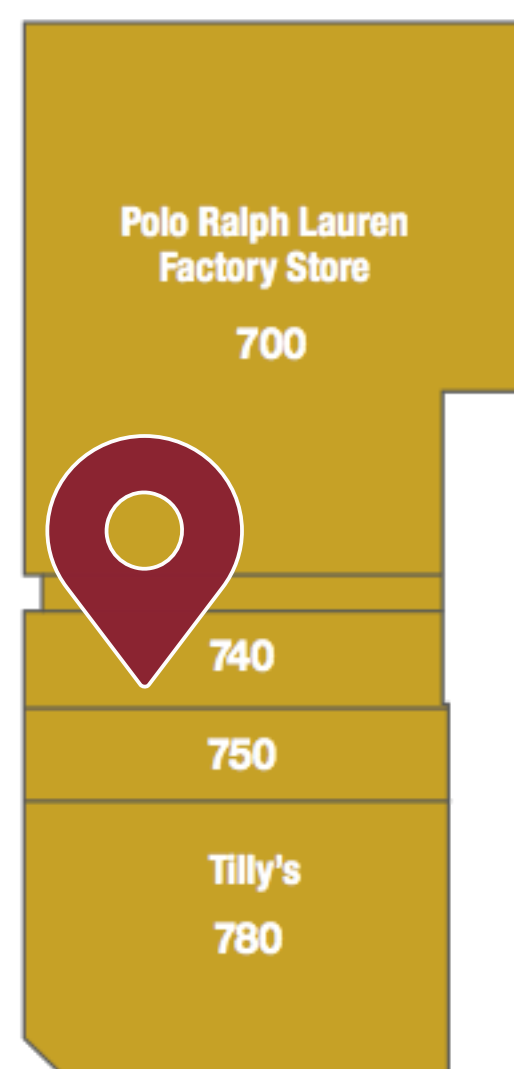

RESTROOMS ARE LOCATED INSIDE THE FOOD COURT.

LEGEND

- PUBLIC RESTROOMS
- GUEST SERVICES/ MANAGEMENT OFFICE
- ATM
- WATER FOUNTAIN
- VENDING MACHINES
- BUS DROP OFF
- PLAY AREA