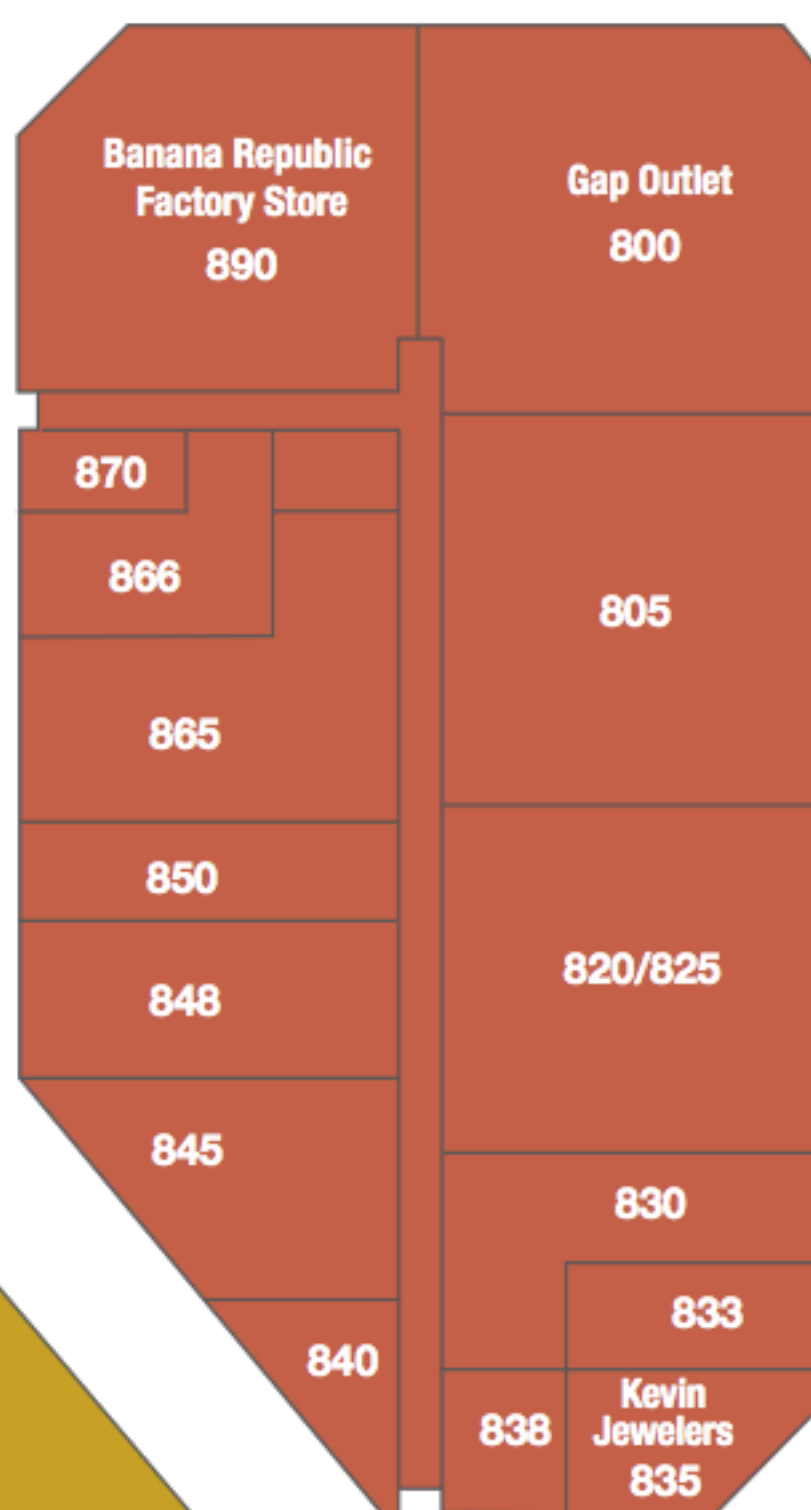

RESTROOMS ARE LOCATED INSIDE THE FOOD COURT.

LEGEND

- PUBLIC RESTROOMS
- GUEST SERVICES/ MANAGEMENT OFFICE
- ATM
- WATER FOUNTAIN
- VENDING MACHINES
- BUS DROP OFF
- PLAY AREA