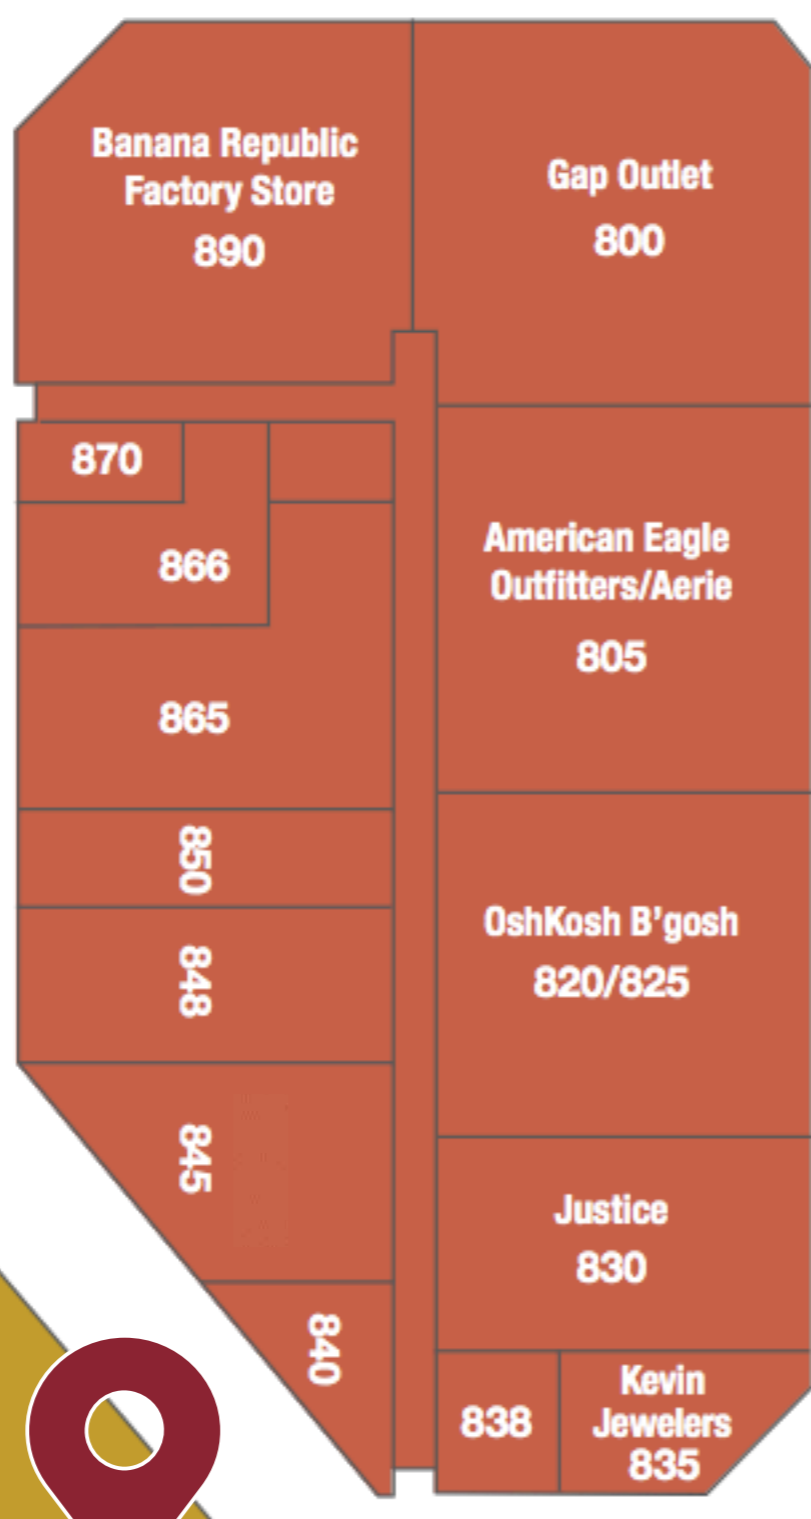

RESTROOMS ARE LOCATED INSIDE THE FOOD COURT.

LEGEND

- PUBLIC RESTROOMS
- GUEST SERVICES/ MANAGEMENT OFFICE
- ATM
- WATER FOUNTAIN
- VENDING MACHINES
- BUS DROP OFF
- PLAY AREA