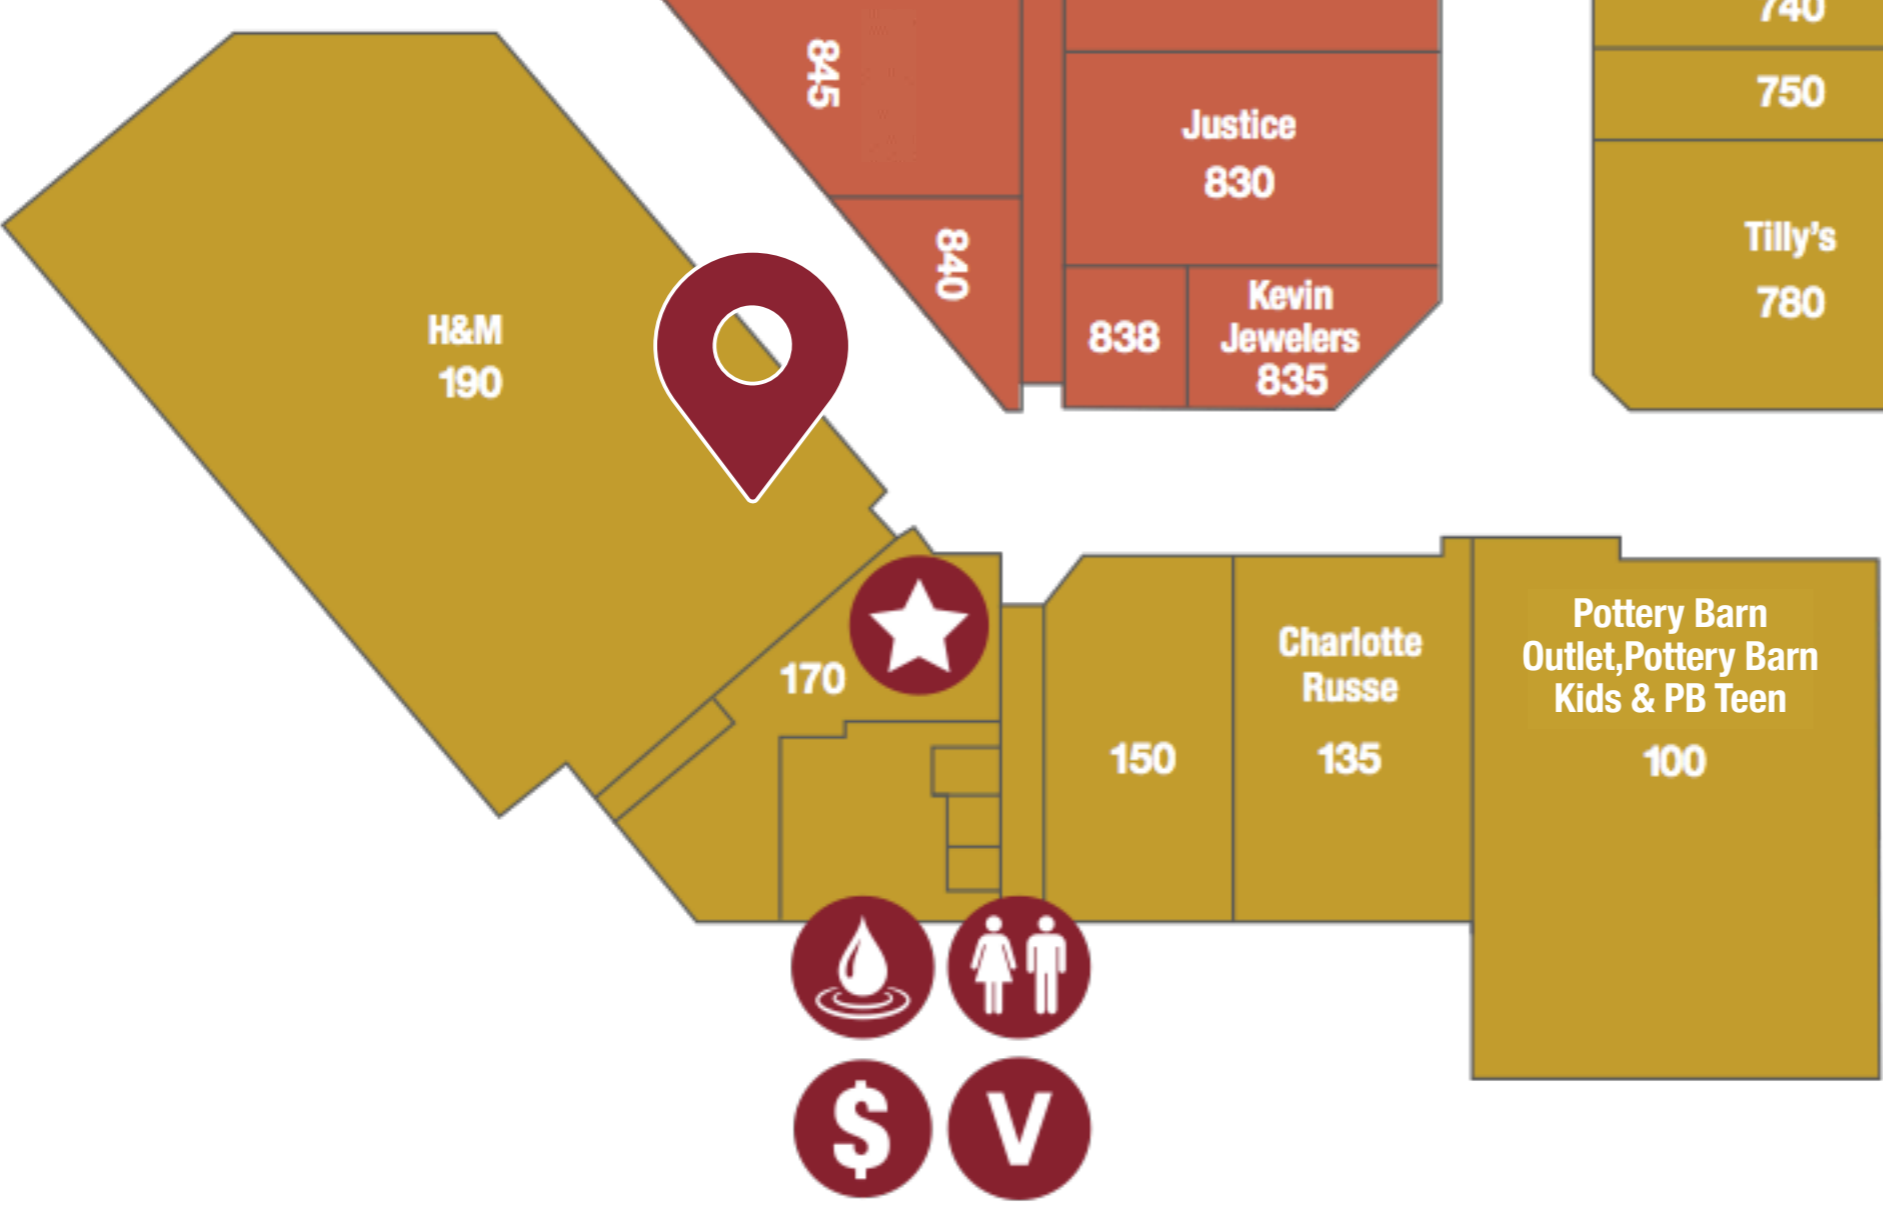

RESTROOMS ARE LOCATED INSIDE THE FOOD COURT.

LEGEND

- PUBLIC RESTROOMS
- GUEST SERVICES/ MANAGEMENT OFFICE
- ATM
- WATER FOUNTAIN
- VENDING MACHINES
- BUS DROP OFF
- PLAY AREA