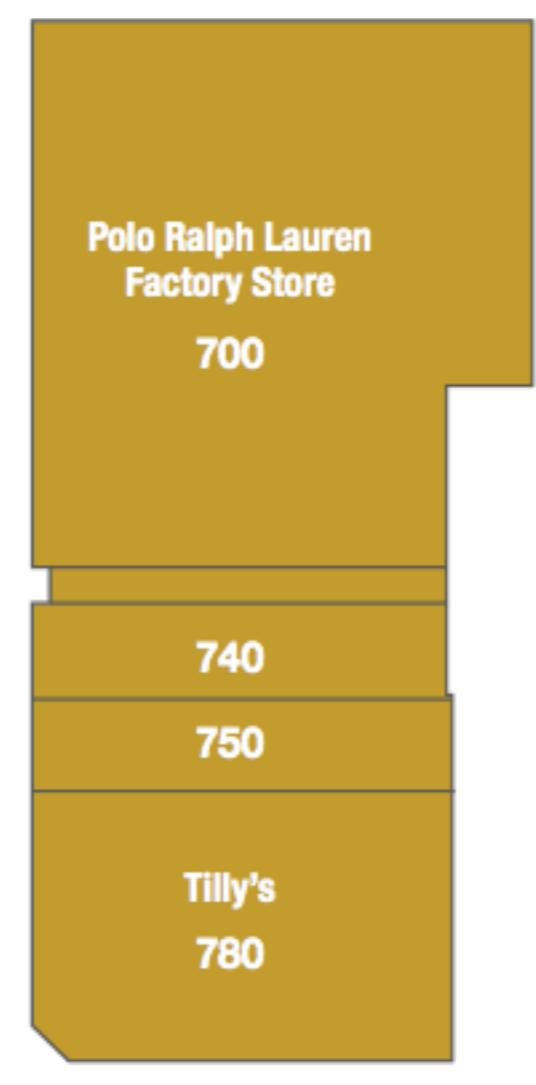

RESTROOMS ARE LOCATED INSIDE THE FOOD COURT.

LEGEND

- PUBLIC RESTROOMS
- GUEST SERVICES/ MANAGEMENT OFFICE
- ATM
- WATER FOUNTAIN
- VENDING MACHINES
- BUS DROP OFF
- PLAY AREA