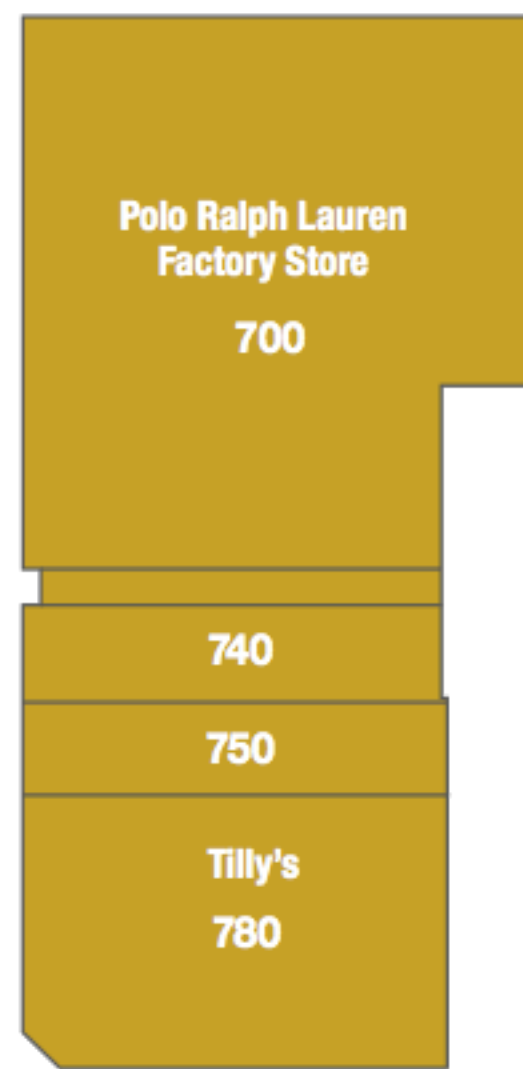

RESTROOMS ARE LOCATED INSIDE THE FOOD COURT.

LEGEND

- PUBLIC RESTROOMS
- GUEST SERVICES/ MANAGEMENT OFFICE
- ATM
- WATER FOUNTAIN
- VENDING MACHINES
- BUS DROP OFF
- PLAY AREA