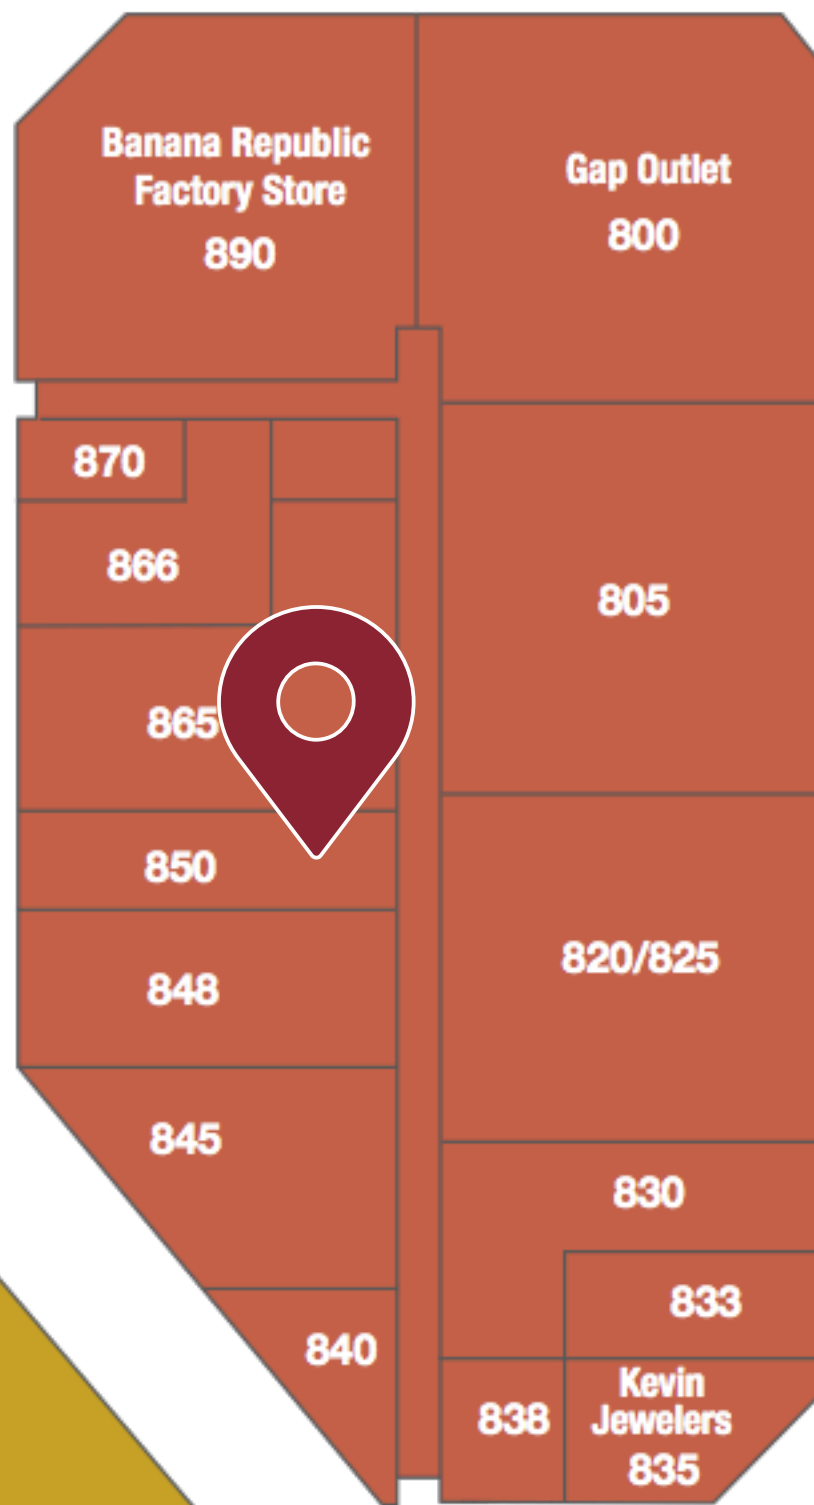

RESTROOMS ARE LOCATED INSIDE THE FOOD COURT.

LEGEND

- PUBLIC RESTROOMS
- GUEST SERVICES/ MANAGEMENT OFFICE
- ATM
- WATER FOUNTAIN
- VENDING MACHINES
- BUS DROP OFF
- PLAY AREA