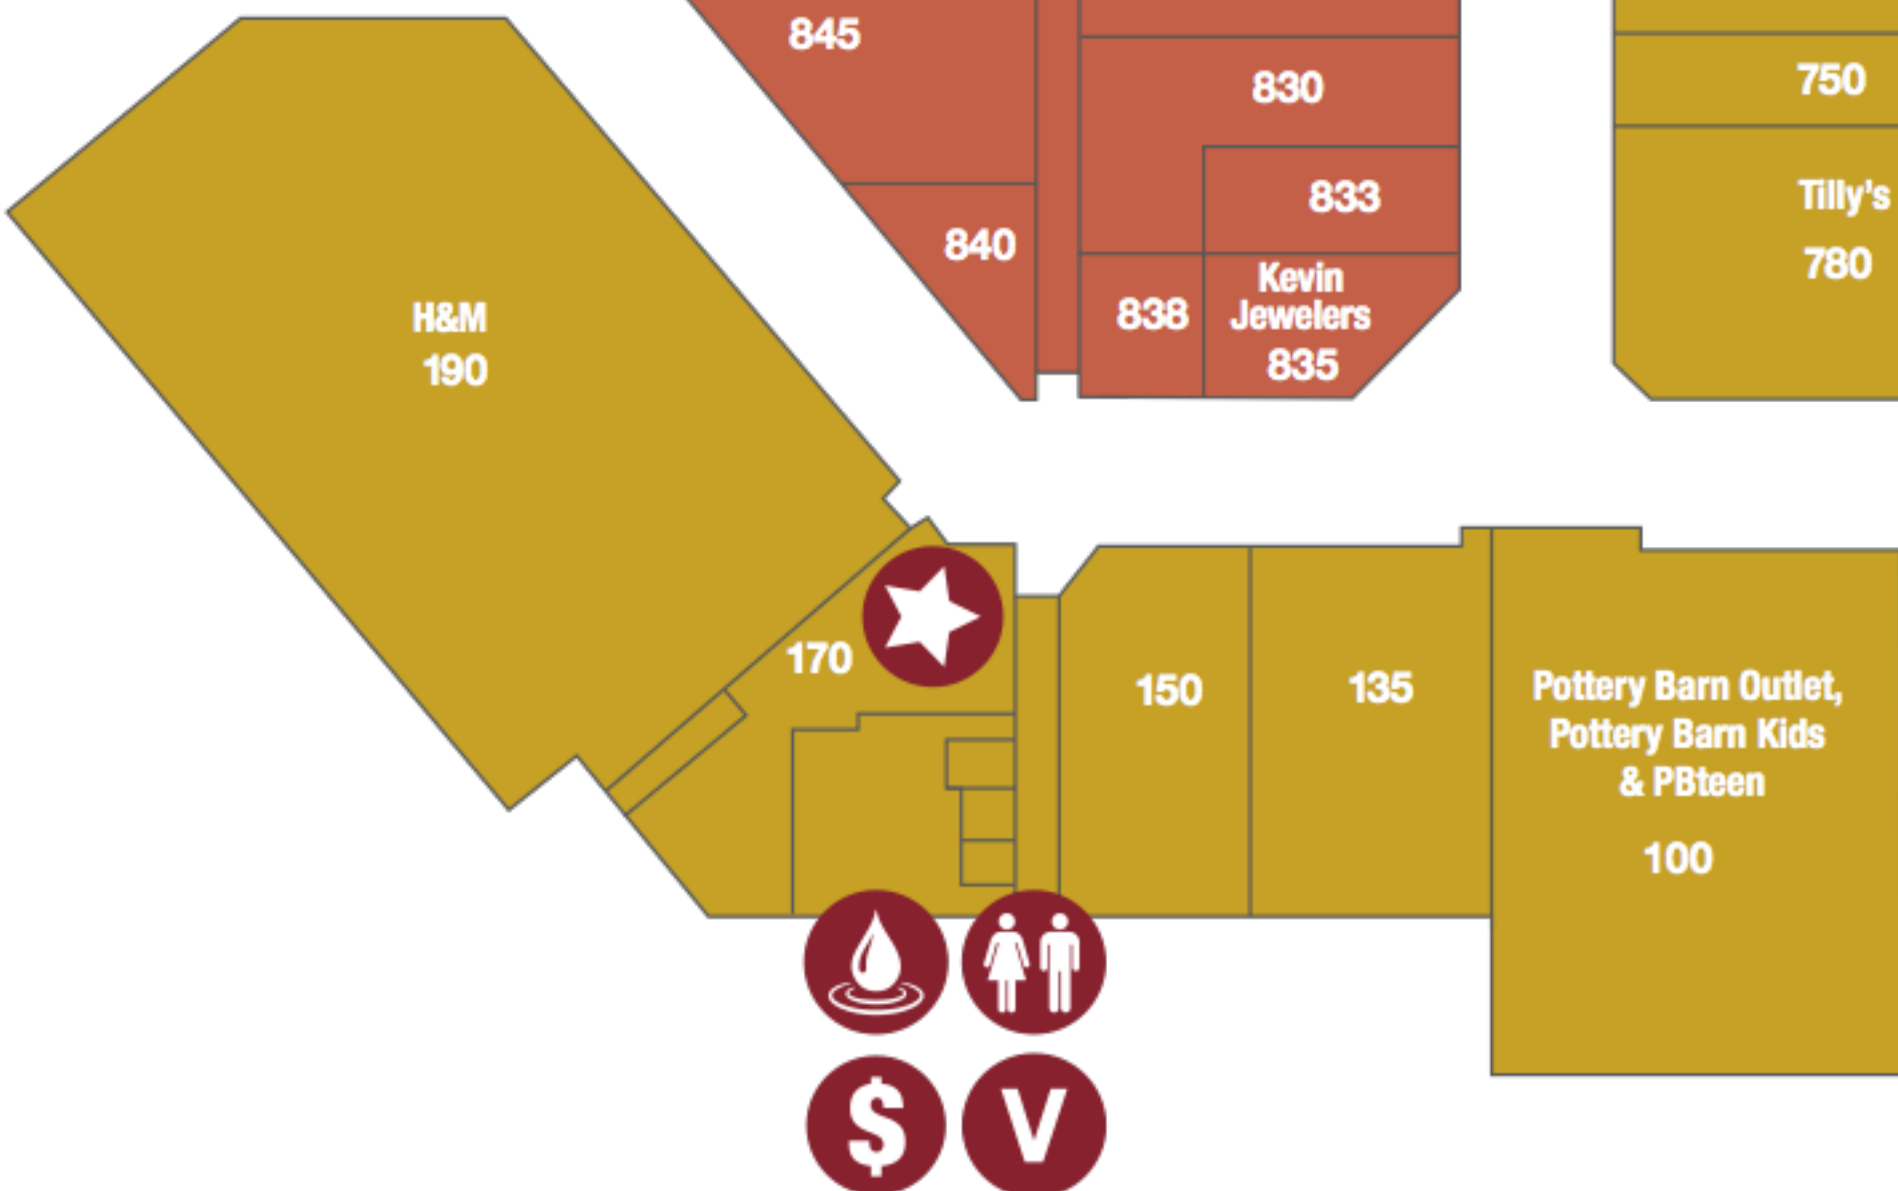

RESTROOMS ARE LOCATED INSIDE THE FOOD COURT.

LEGEND

- PUBLIC RESTROOMS
- GUEST SERVICES/ MANAGEMENT OFFICE
- ATM
- WATER FOUNTAIN
- VENDING MACHINES
- BUS DROP OFF
- PLAY AREA