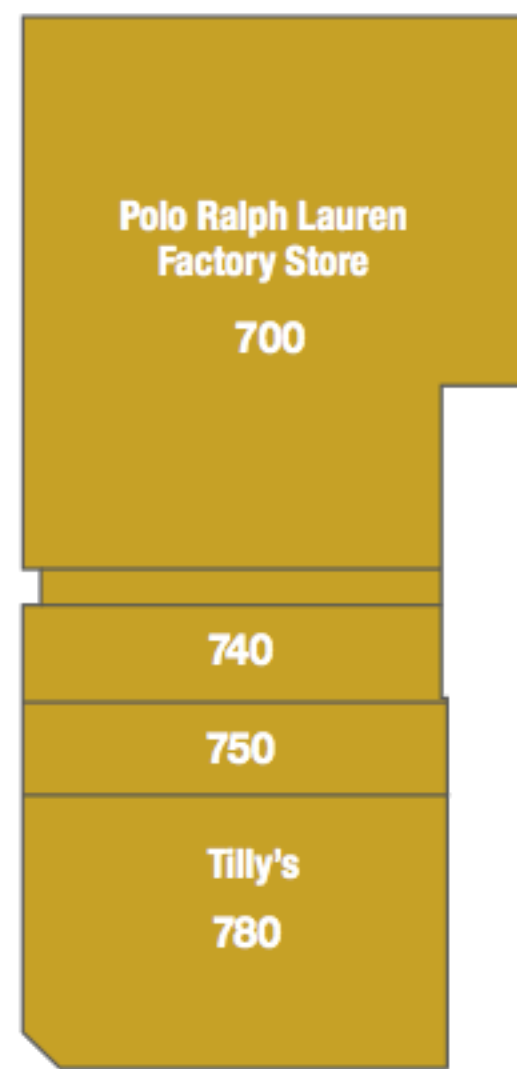

RESTROOMS ARE LOCATED INSIDE THE FOOD COURT.

LEGEND

- PUBLIC RESTROOMS
- GUEST SERVICES/ MANAGEMENT OFFICE
- ATM
- WATER FOUNTAIN
- VENDING MACHINES
- BUS DROP OFF
- PLAY AREA