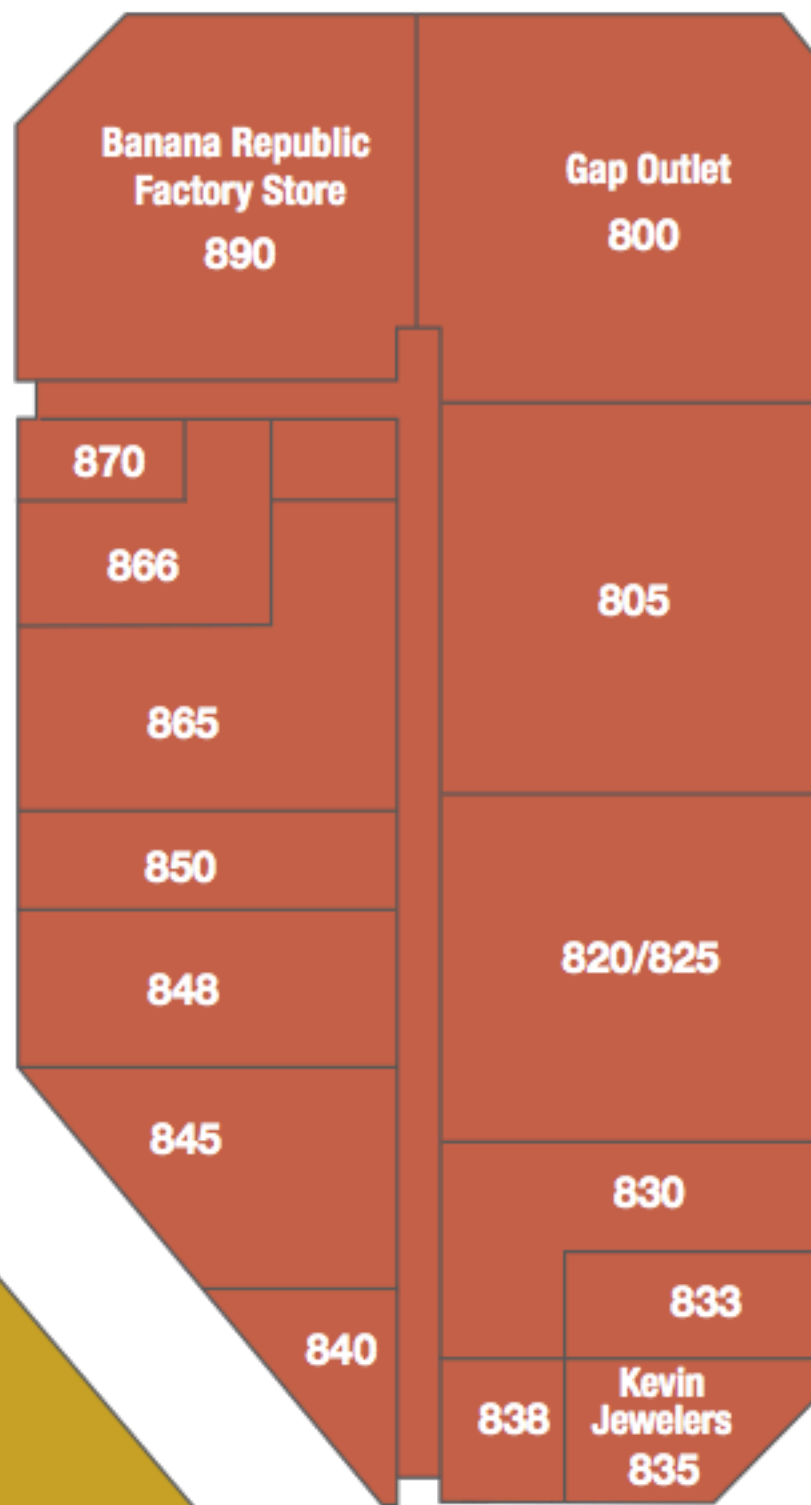

RESTROOMS ARE LOCATED INSIDE THE FOOD COURT.

LEGEND

- PUBLIC RESTROOMS
- GUEST SERVICES/ MANAGEMENT OFFICE
- ATM
- WATER FOUNTAIN
- VENDING MACHINES
- BUS DROP OFF
- PLAY AREA