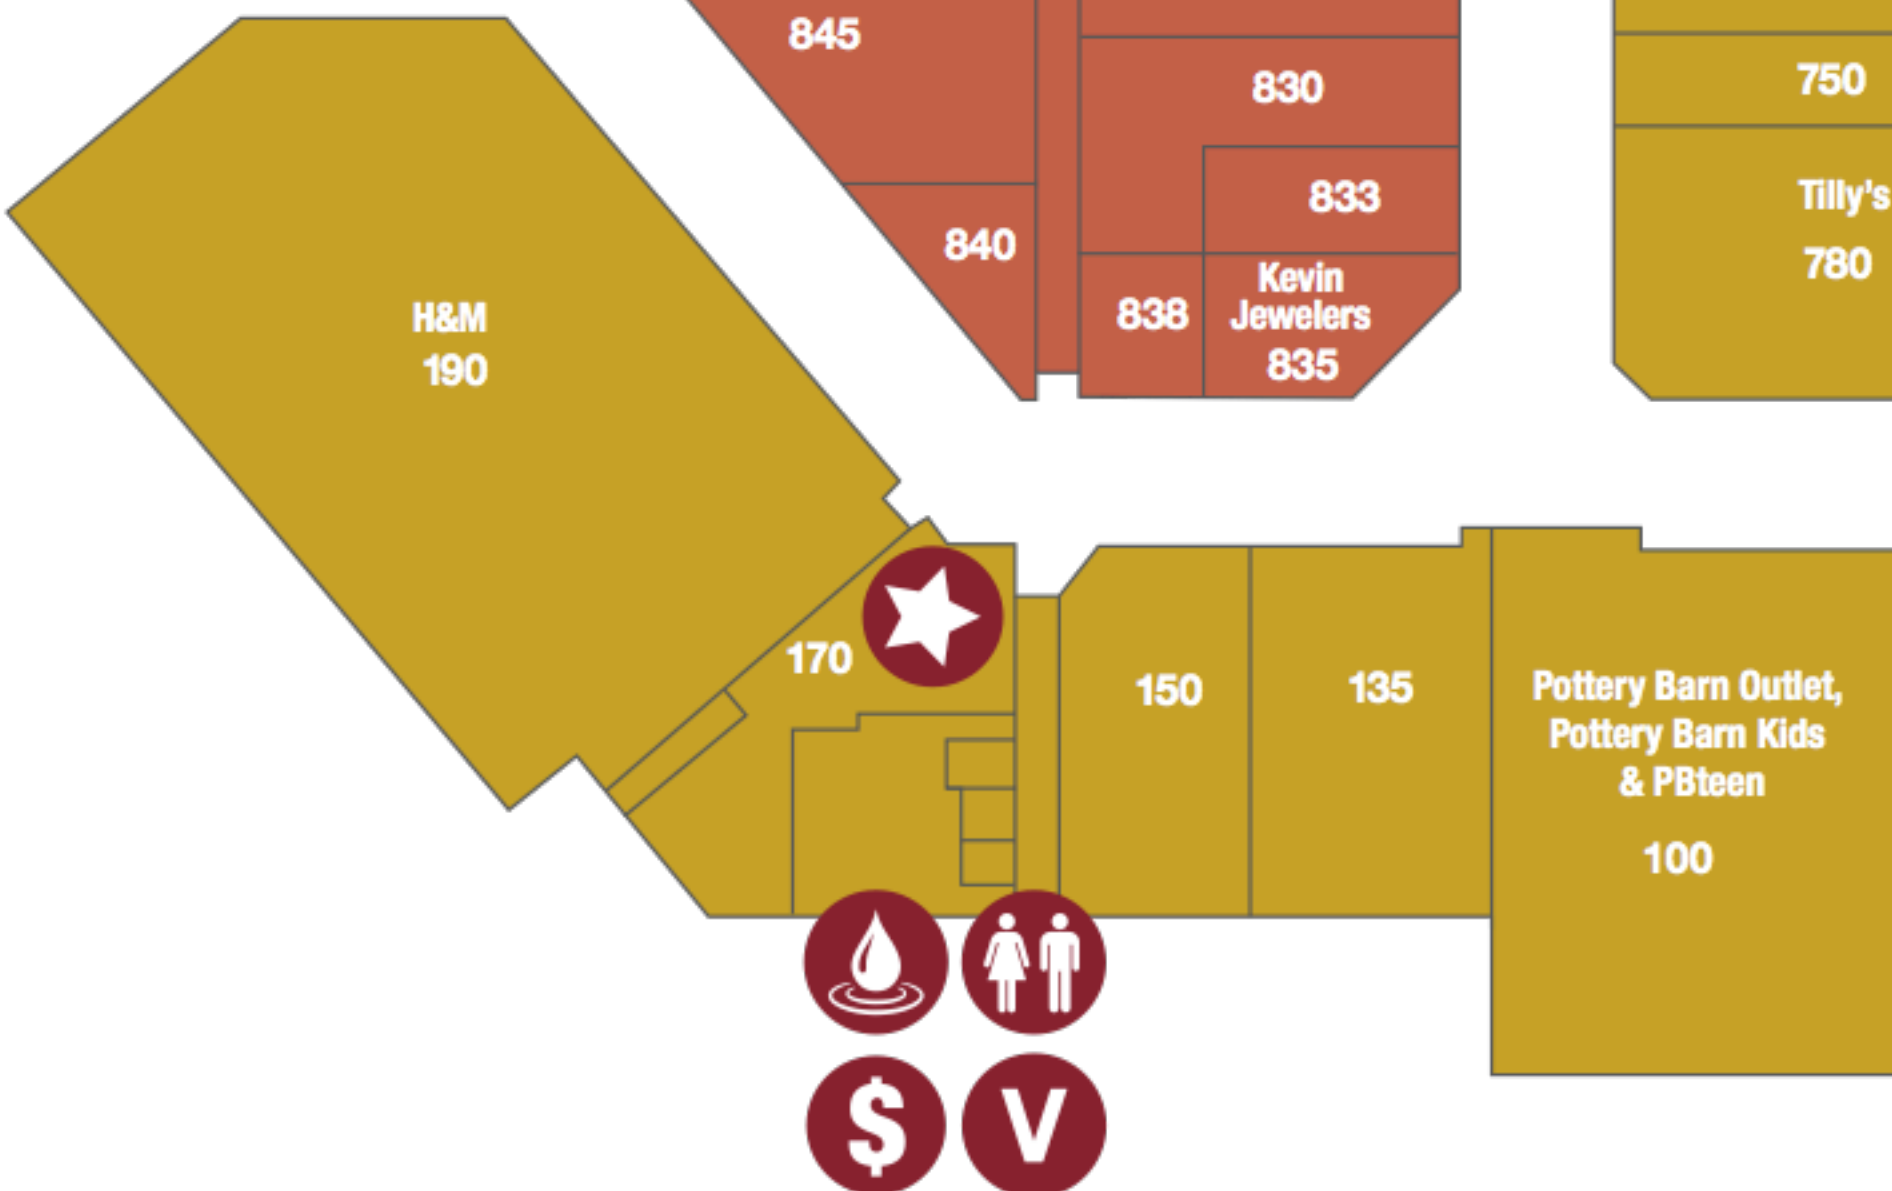

RESTROOMS ARE LOCATED INSIDE THE FOOD COURT.

LEGEND

- PUBLIC RESTROOMS
- GUEST SERVICES/ MANAGEMENT OFFICE
- ATM
- WATER FOUNTAIN
- VENDING MACHINES
- BUS DROP OFF
- PLAY AREA