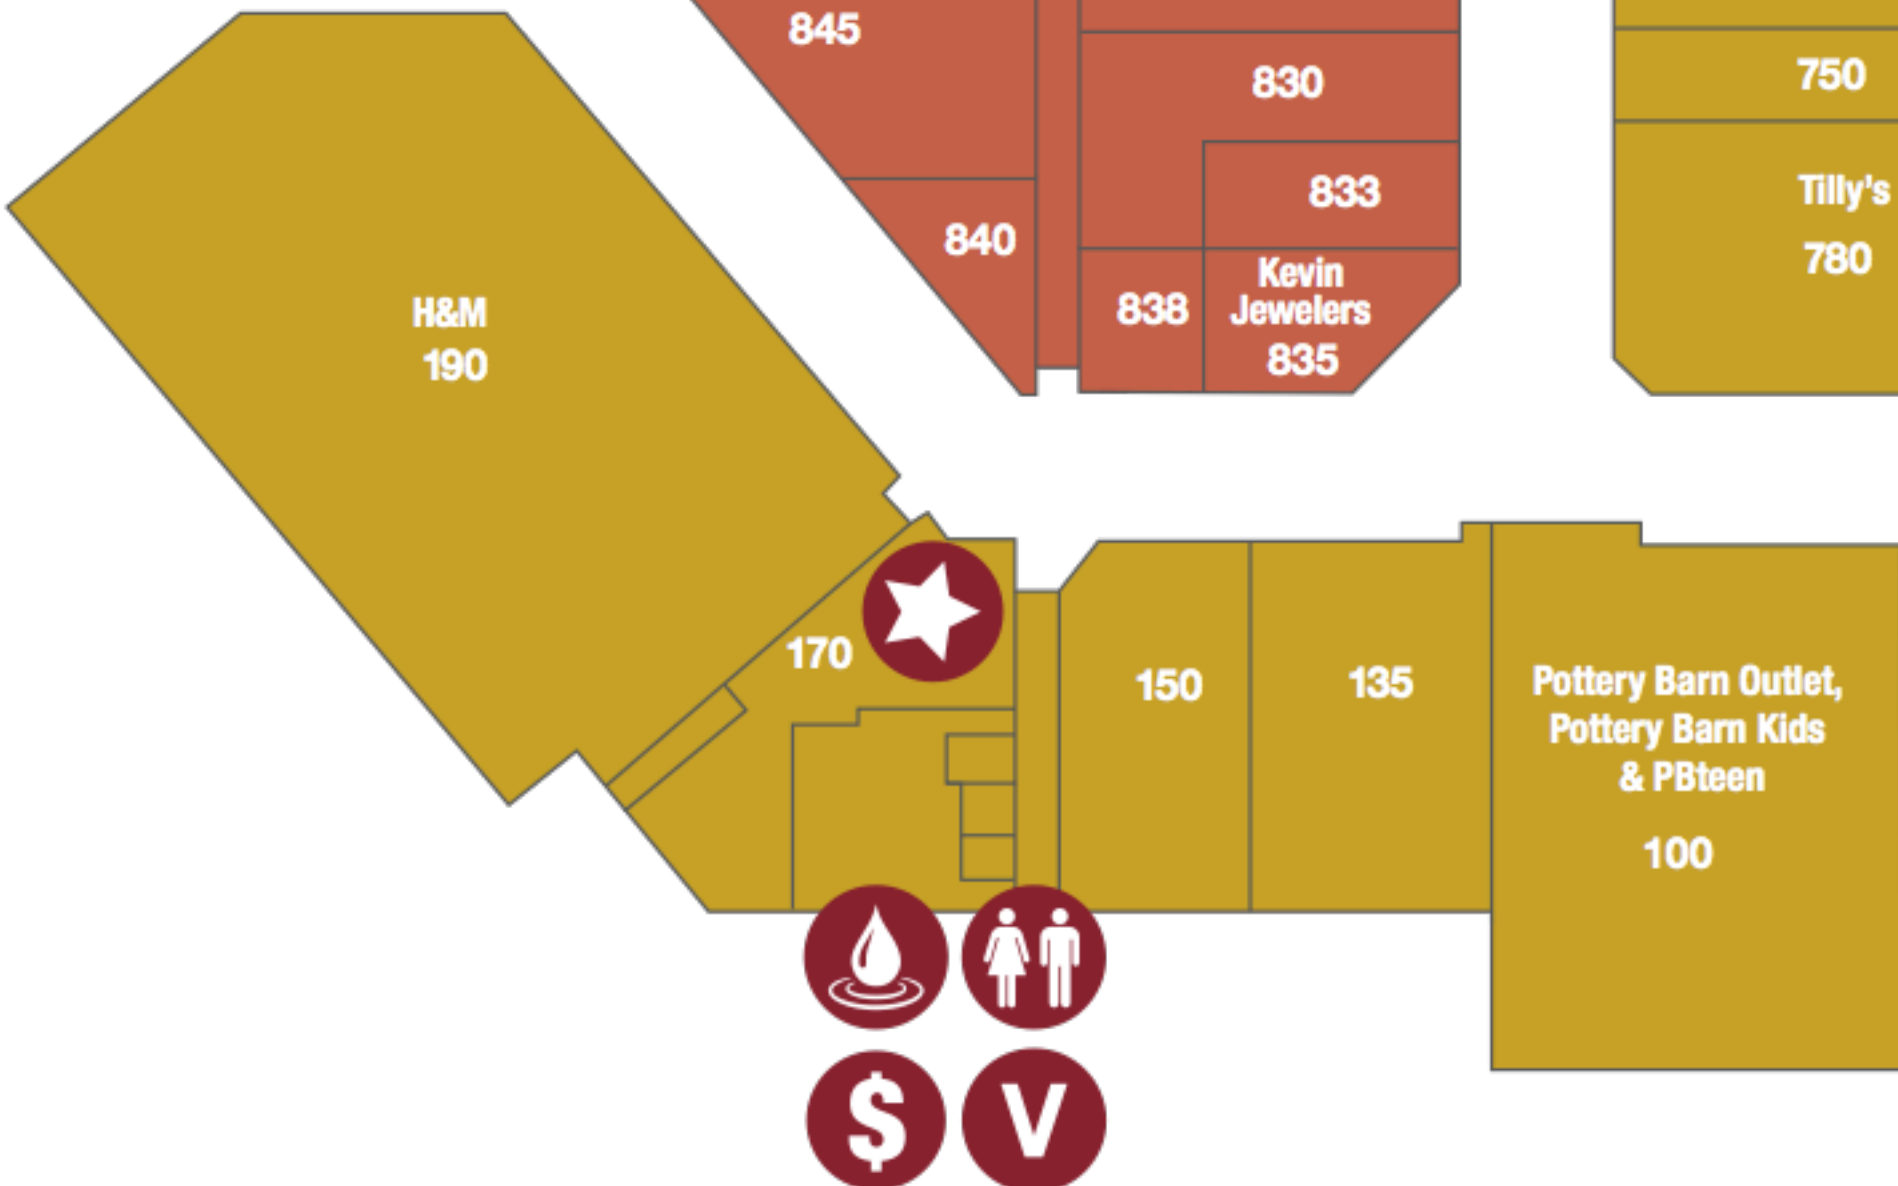

RESTROOMS ARE LOCATED INSIDE THE FOOD COURT.

LEGEND

- PUBLIC RESTROOMS
- GUEST SERVICES/ MANAGEMENT OFFICE
- ATM
- WATER FOUNTAIN
- VENDING MACHINES
- BUS DROP OFF
- PLAY AREA