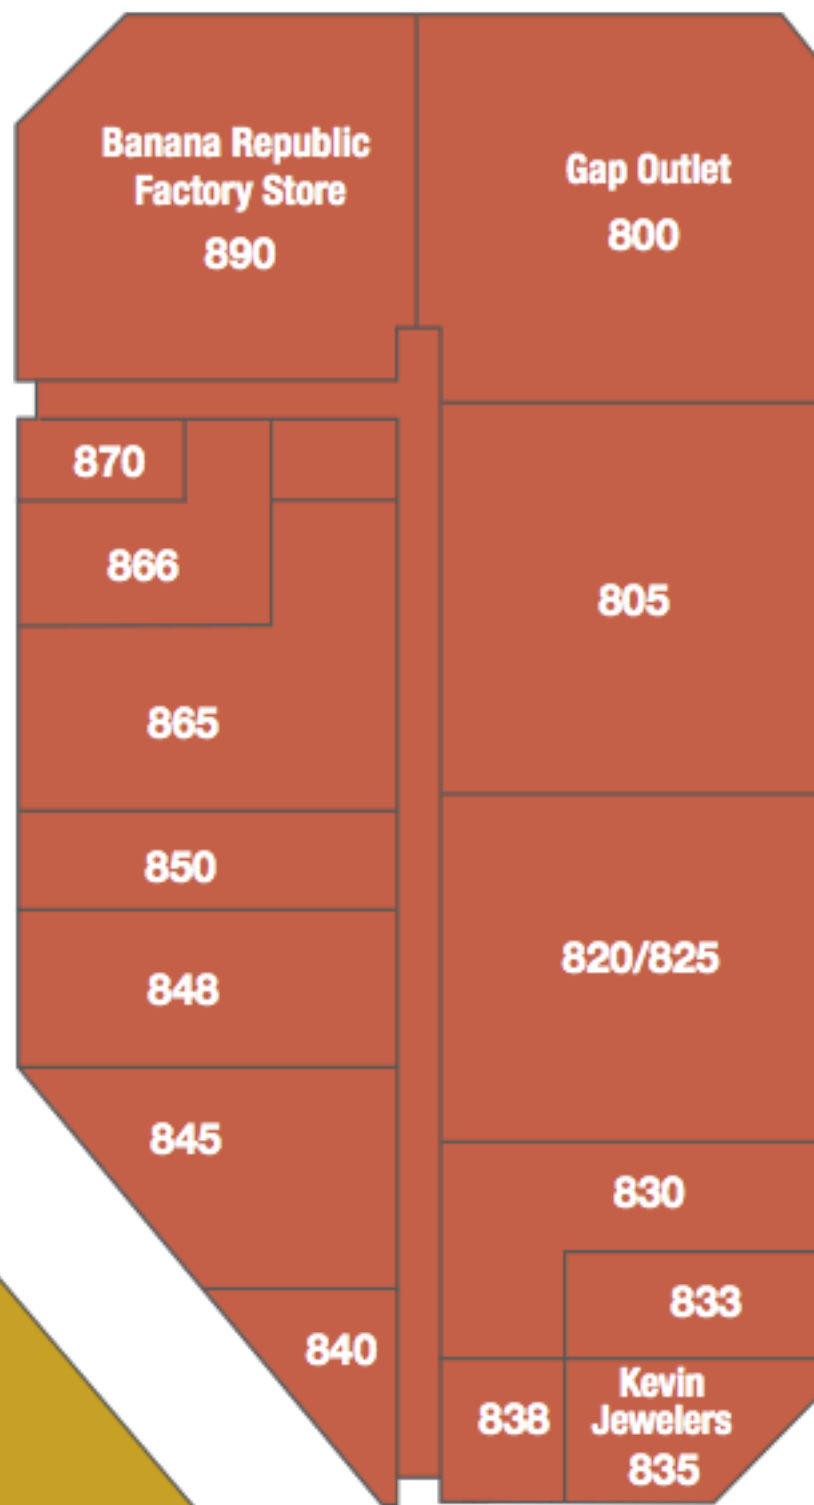

RESTROOMS ARE LOCATED INSIDE THE FOOD COURT.

LEGEND

- PUBLIC RESTROOMS
- GUEST SERVICES/ MANAGEMENT OFFICE
- ATM
- WATER FOUNTAIN
- VENDING MACHINES
- BUS DROP OFF
- PLAY AREA