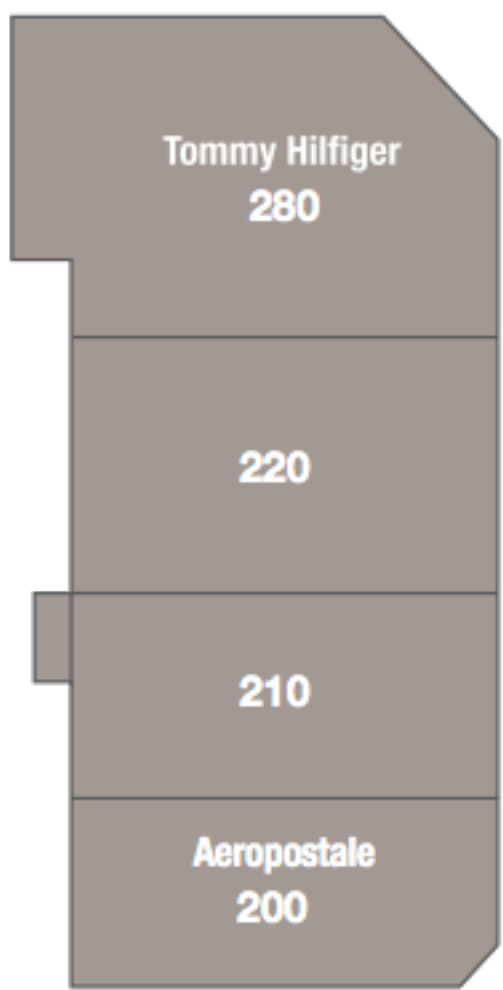

RESTROOMS ARE LOCATED INSIDE THE FOOD COURT.

LEGEND

- PUBLIC RESTROOMS
- GUEST SERVICES/ MANAGEMENT OFFICE
- ATM
- WATER FOUNTAIN
- VENDING MACHINES
- BUS DROP OFF
- PLAY AREA