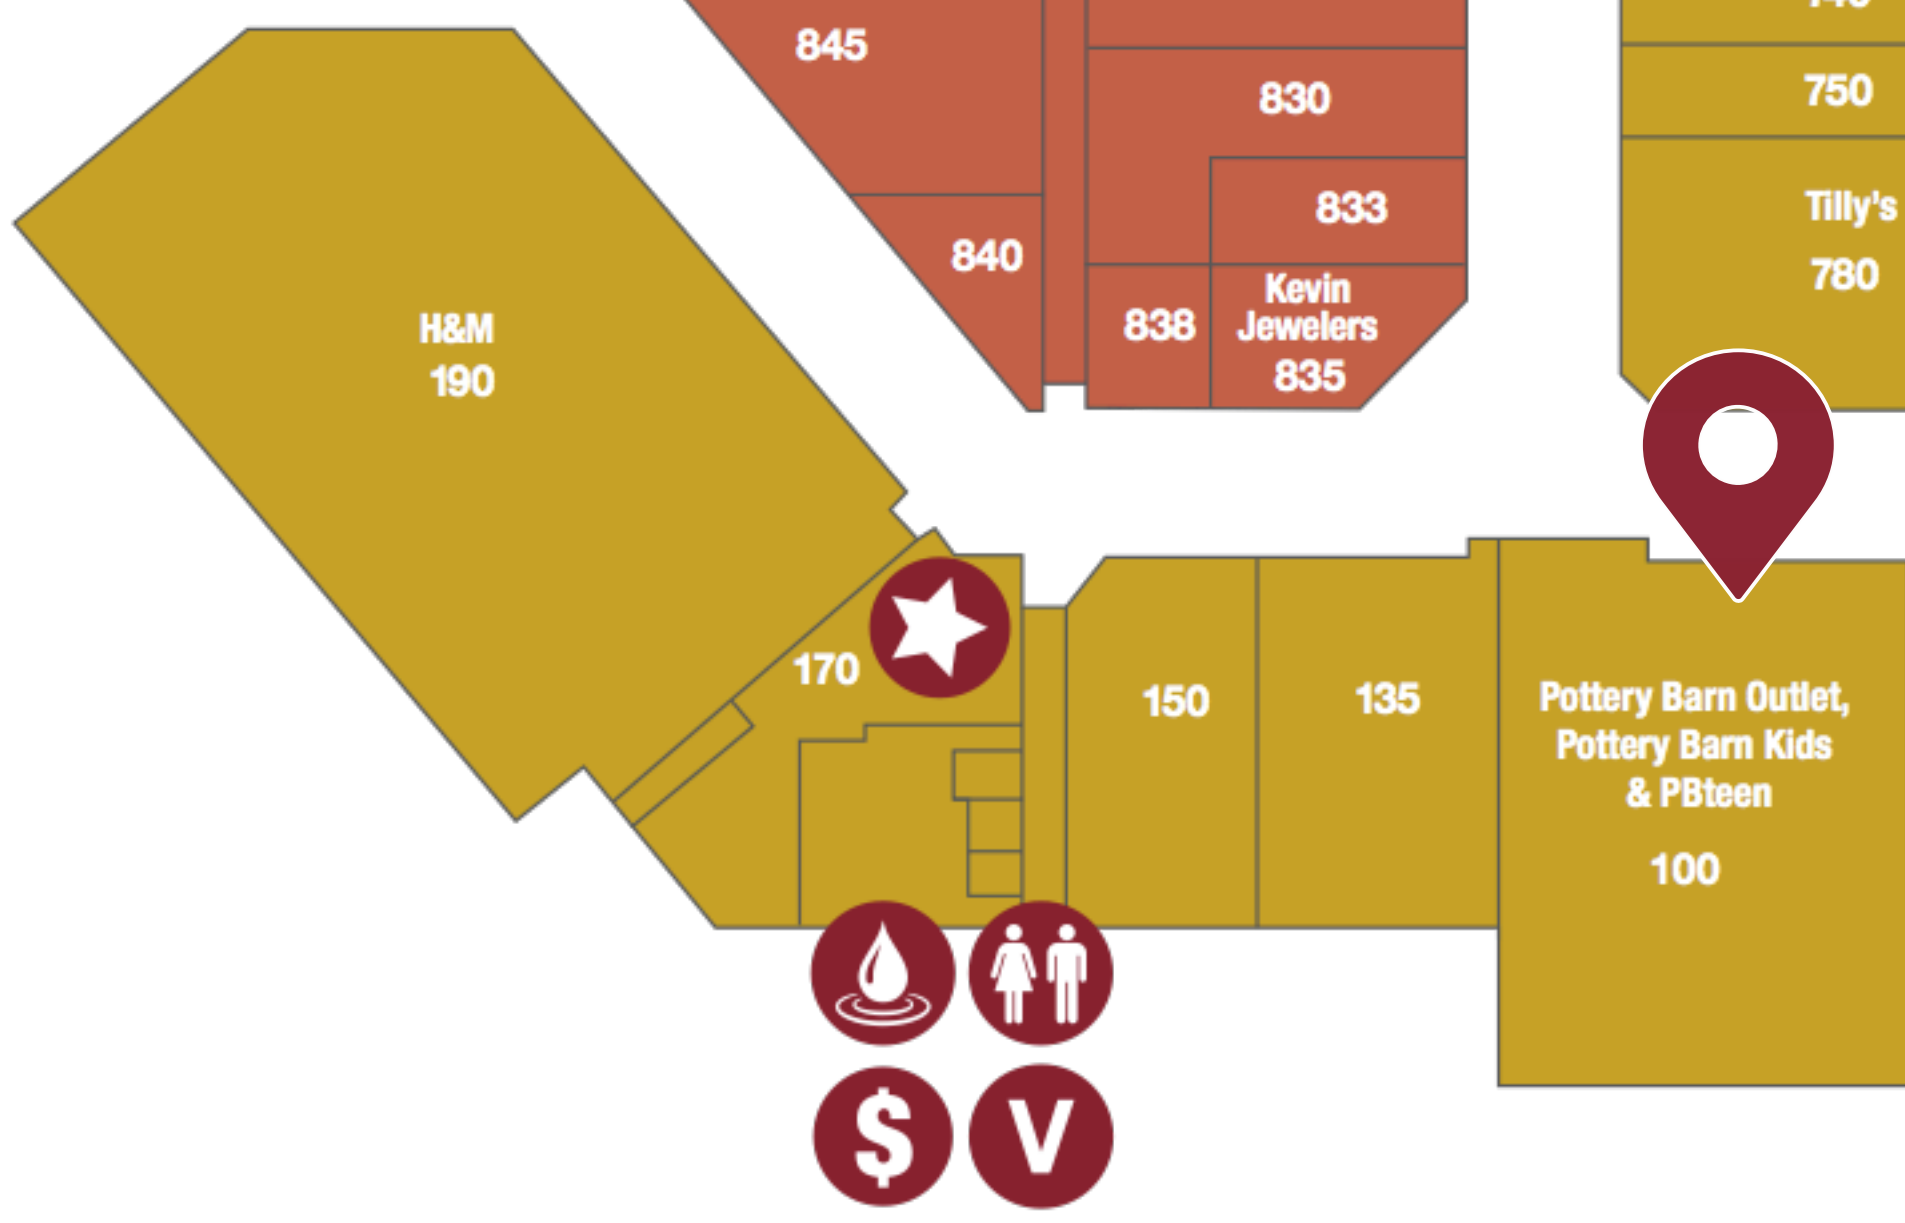

RESTROOMS ARE LOCATED INSIDE THE FOOD COURT.

LEGEND

- PUBLIC RESTROOMS
- GUEST SERVICES/ MANAGEMENT OFFICE
- ATM
- WATER FOUNTAIN
- VENDING MACHINES
- BUS DROP OFF
- PLAY AREA