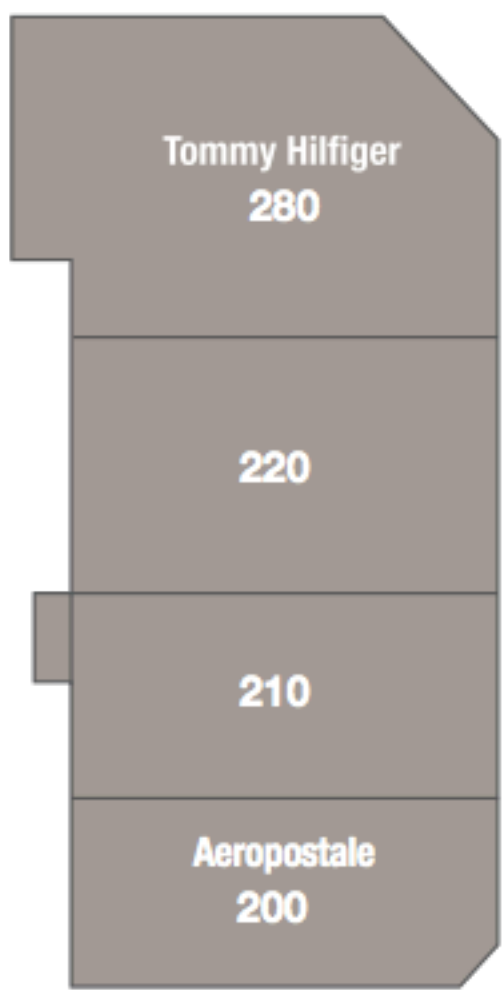

RESTROOMS ARE LOCATED INSIDE THE FOOD COURT.

LEGEND

- PUBLIC RESTROOMS
- GUEST SERVICES/ MANAGEMENT OFFICE
- ATM
- WATER FOUNTAIN
- VENDING MACHINES
- BUS DROP OFF
- PLAY AREA