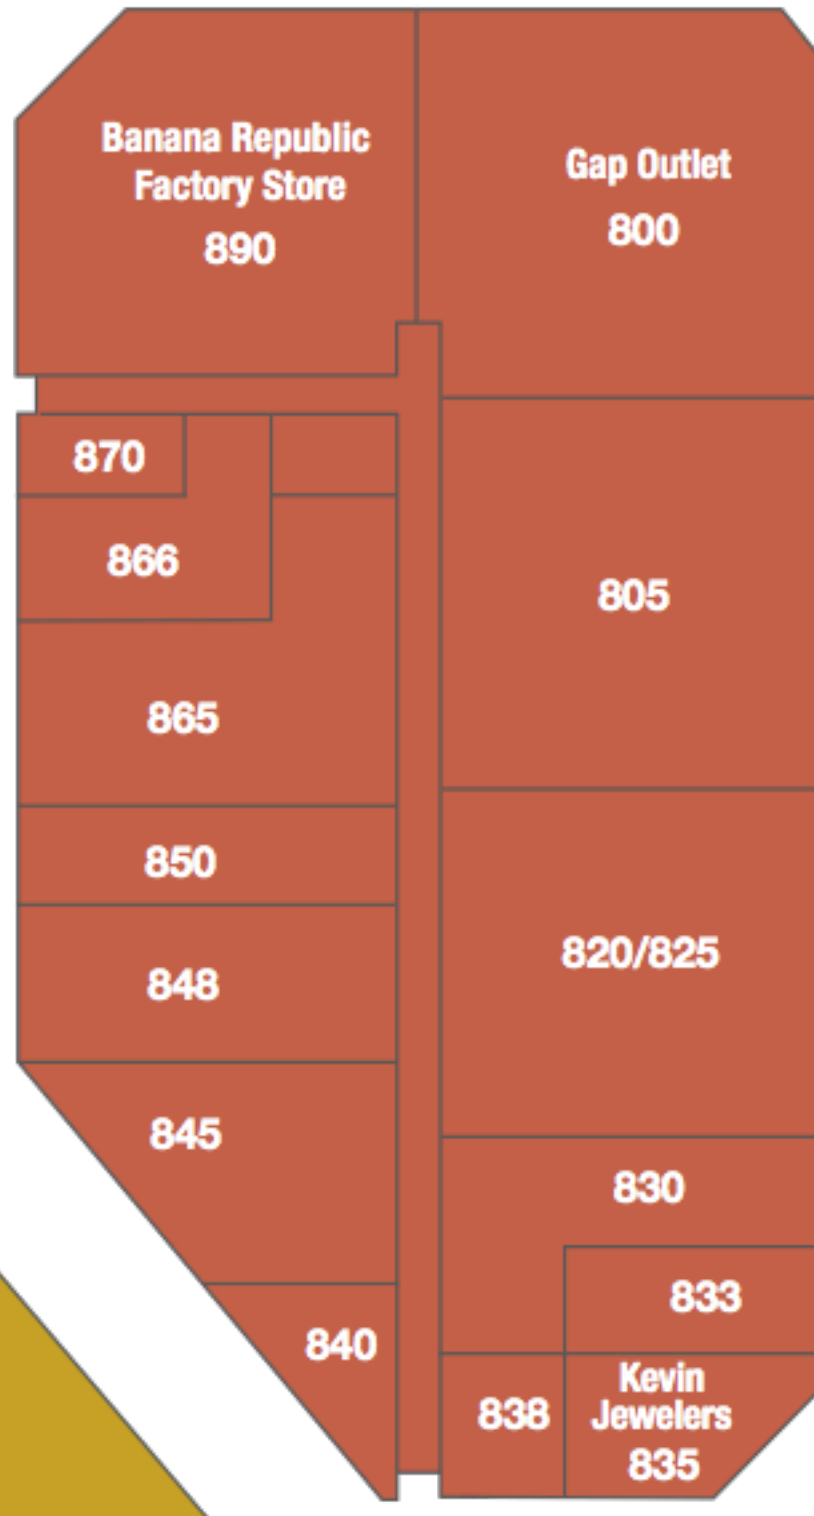

RESTROOMS ARE LOCATED INSIDE THE FOOD COURT.

LEGEND

- PUBLIC RESTROOMS
- GUEST SERVICES/ MANAGEMENT OFFICE
- ATM
- WATER FOUNTAIN
- VENDING MACHINES
- BUS DROP OFF
- PLAY AREA