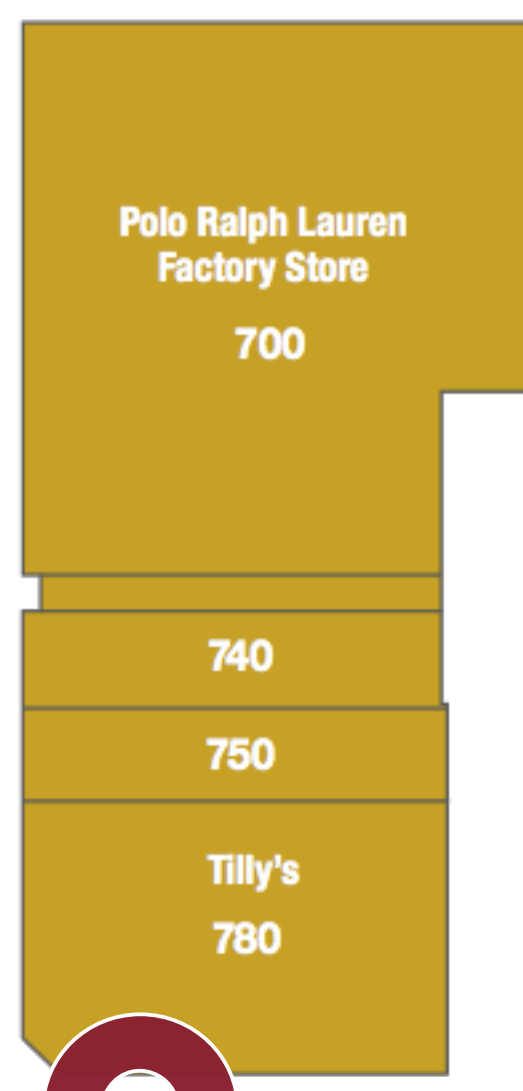

RESTROOMS ARE LOCATED INSIDE THE FOOD COURT.

LEGEND

- PUBLIC RESTROOMS
- GUEST SERVICES/ MANAGEMENT OFFICE
- ATM
- WATER FOUNTAIN
- VENDING MACHINES
- BUS DROP OFF
- PLAY AREA