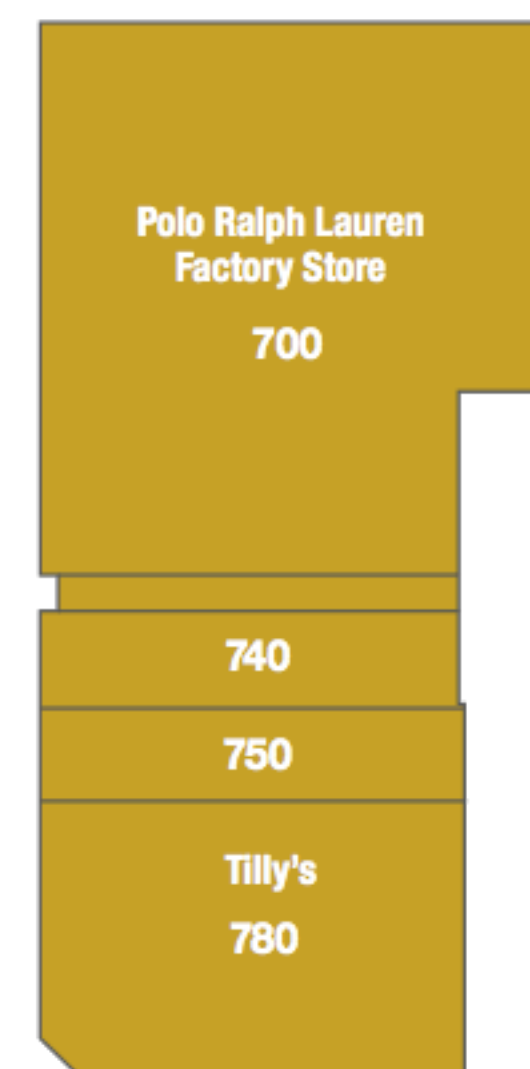

RESTROOMS ARE LOCATED INSIDE THE FOOD COURT.

LEGEND

- PUBLIC RESTROOMS
- GUEST SERVICES/ MANAGEMENT OFFICE
- ATM
- WATER FOUNTAIN
- VENDING MACHINES
- BUS DROP OFF
- PLAY AREA