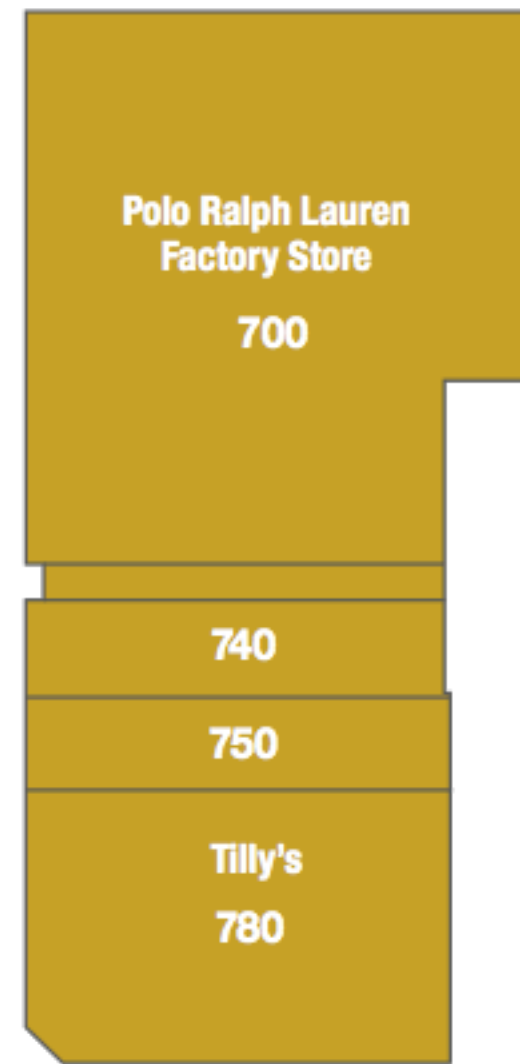

RESTROOMS ARE LOCATED INSIDE THE FOOD COURT.

LEGEND

- PUBLIC RESTROOMS
- GUEST SERVICES/ MANAGEMENT OFFICE
- ATM
- WATER FOUNTAIN
- VENDING MACHINES
- BUS DROP OFF
- PLAY AREA