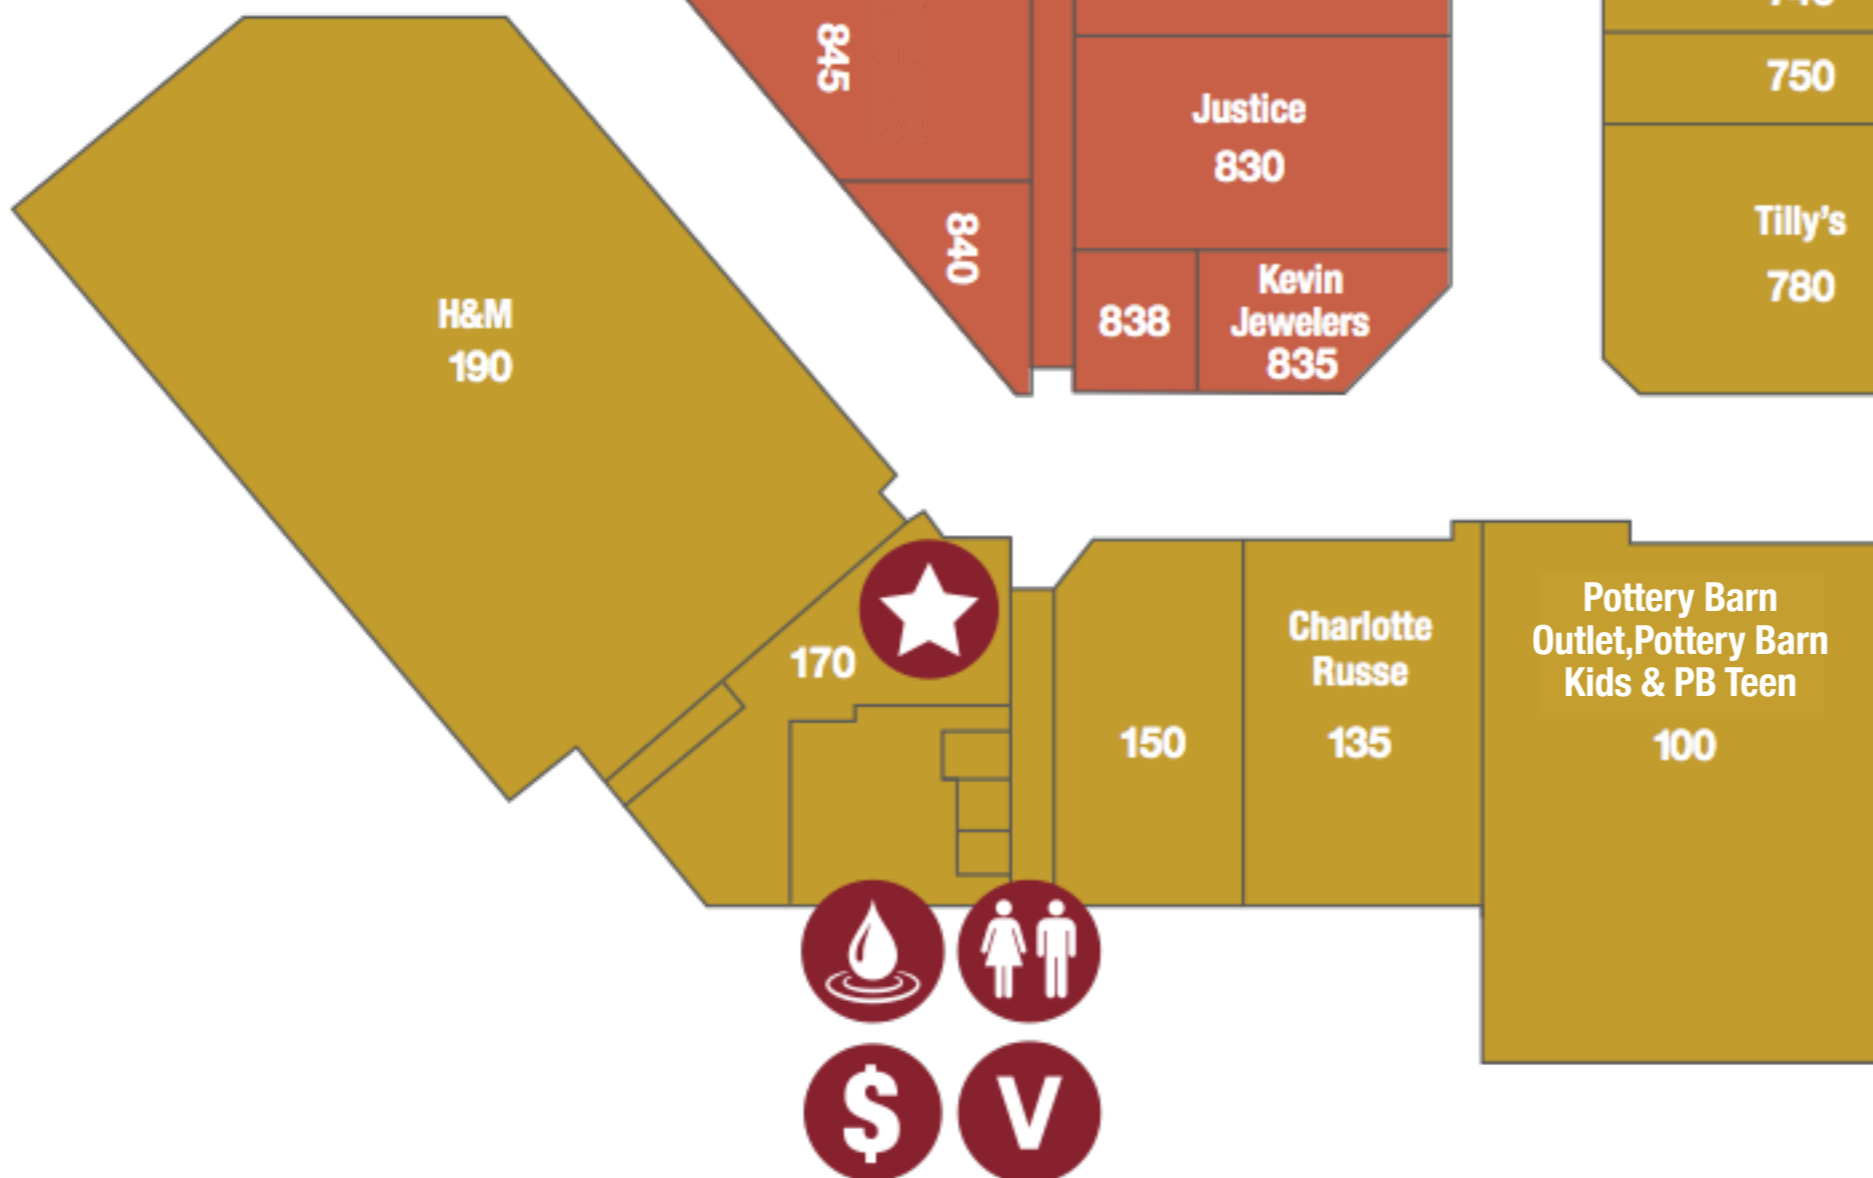

RESTROOMS ARE LOCATED INSIDE THE FOOD COURT.

LEGEND

- PUBLIC RESTROOMS
- GUEST SERVICES/ MANAGEMENT OFFICE
- ATM
- WATER FOUNTAIN
- VENDING MACHINES
- BUS DROP OFF
- PLAY AREA