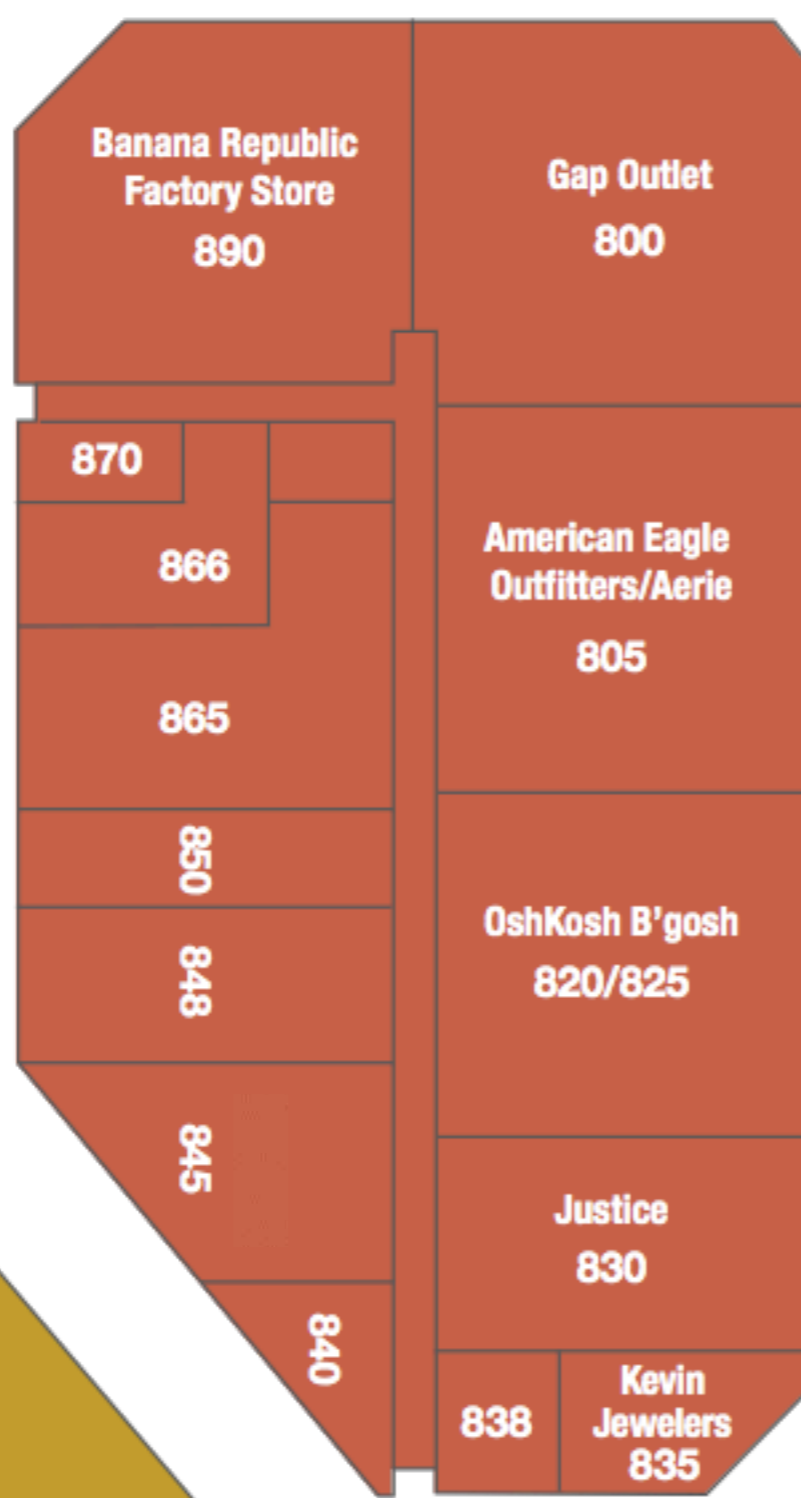

RESTROOMS ARE LOCATED INSIDE THE FOOD COURT.

LEGEND

- PUBLIC RESTROOMS
- GUEST SERVICES/ MANAGEMENT OFFICE
- ATM
- WATER FOUNTAIN
- VENDING MACHINES
- BUS DROP OFF
- PLAY AREA