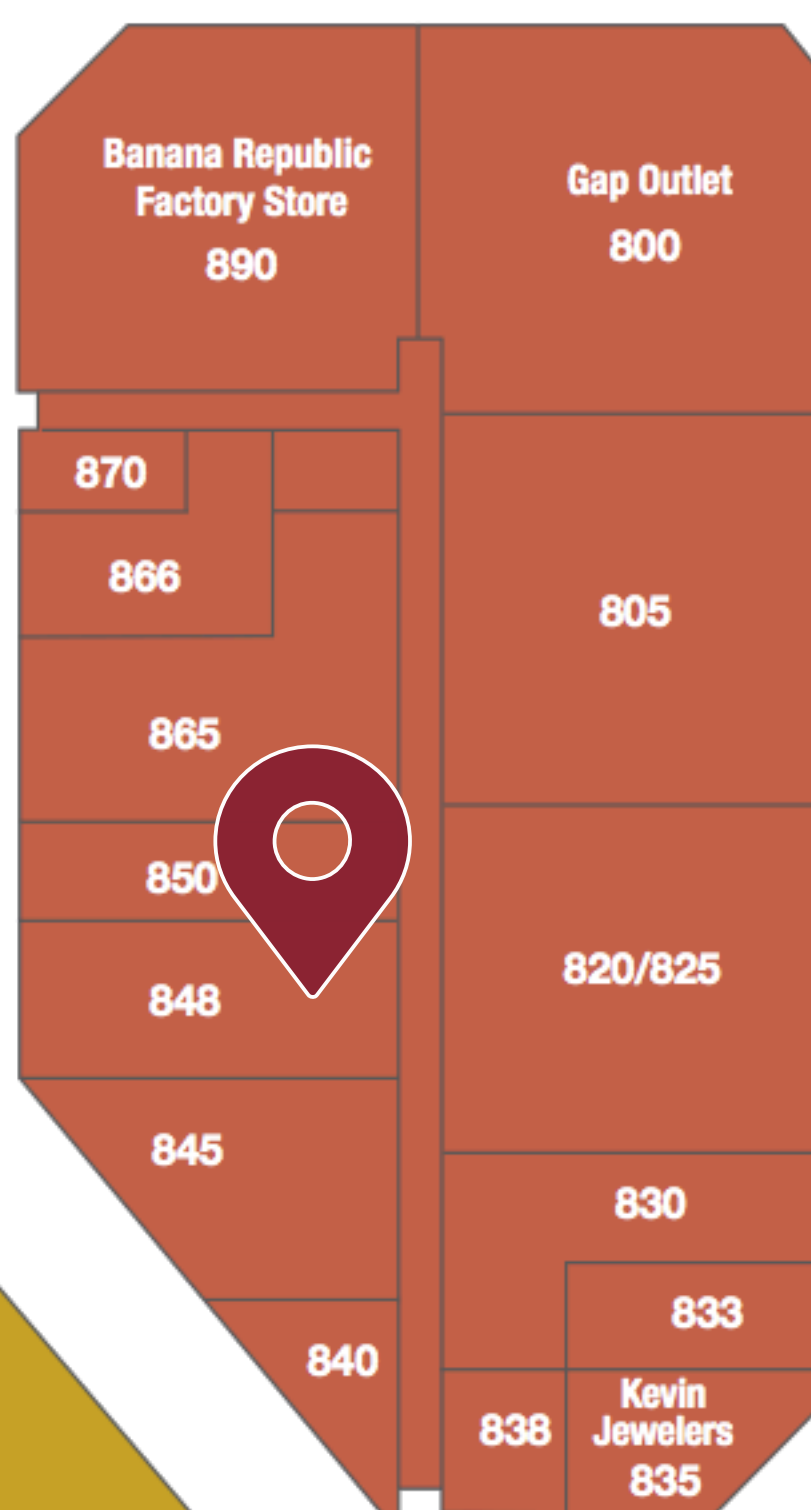

RESTROOMS ARE LOCATED INSIDE THE FOOD COURT.

LEGEND

- PUBLIC RESTROOMS
- GUEST SERVICES/ MANAGEMENT OFFICE
- ATM
- WATER FOUNTAIN
- VENDING MACHINES
- BUS DROP OFF
- PLAY AREA