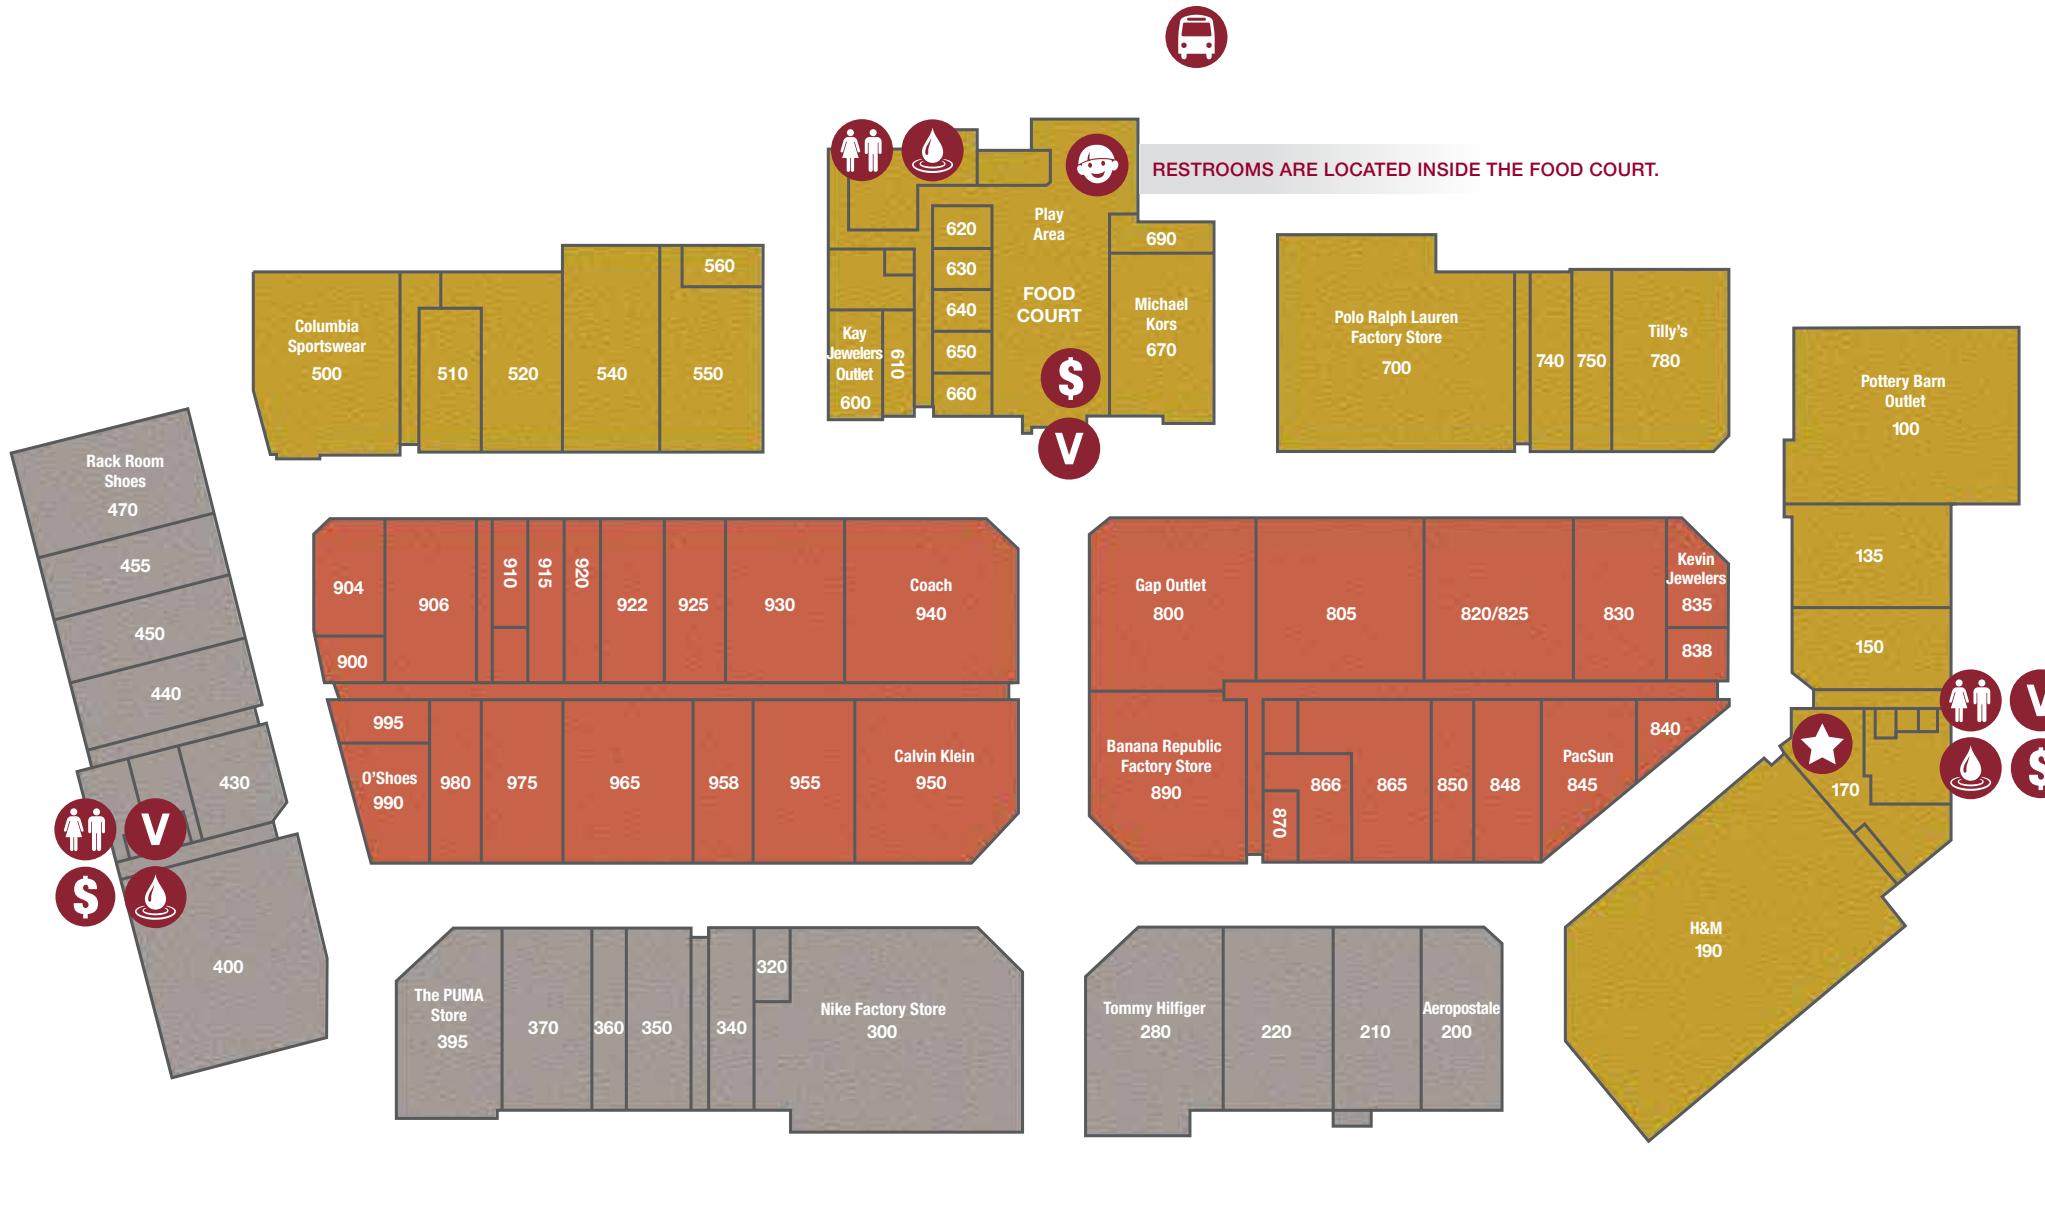

**MEN'S AND WOMEN'S APPAREL**

adidas Outlet Store . . . . .	220
Aeropostale . . . . .	200
American Eagle Outfitters/Aerie . . . . .	805
Banana Republic Factory Store . . . . .	890
Brooks Brothers . . . . .	540
Calvin Klein . . . . .	950
Charlotte Russe . . . . .	135
Chico's Outlet . . . . .	925
Coach . . . . .	940
Columbia Sportswear . . . . .	500
Cotton On . . . . .	450
dressbarn . . . . .	965
Express Factory Outlet – coming soon	400
Gap Outlet . . . . .	800
GUESS Factory Store . . . . .	520
H&M . . . . .	190
Hot Topic . . . . .	850
Lane Bryant Outlet . . . . .	955
Levi's® Outlet Store . . . . .	906
LOFT Outlet . . . . .	930
Lucky Brand . . . . .	922
New York & Company Outlet . . . . .	865
Nike Factory Store . . . . .	300
PacSun . . . . .	845
Polo Ralph Lauren Factory Store . . . . .	700
The PUMA Store . . . . .	395
Tilly's . . . . .	780
Tommy Hilfiger . . . . .	280
Torrid . . . . .	958
Van Heusen . . . . .	975
White House   Black Market . . . . .	510
Wilson's Leather Outlet . . . . .	455
Windsor Fashion . . . . .	150
Zumiez . . . . .	848

RESTROOMS ARE LOCATED INSIDE THE FOOD COURT.

**LEGEND**

- PUBLIC RESTROOMS
- GUEST SERVICES/ MANAGEMENT OFFICE
- ATM
- WATER FOUNTAIN
- VENDING MACHINES
- BUS DROP OFF
- PLAY AREA

**CHILDREN'S APPAREL**

adidas Outlet Store . . . . .	220
American Eagle Outfitters/Aerie . . . . .	805
Calvin Klein . . . . .	950
Carter's® kids & babies	
OshKosh B'gosh . . . . .	820/825
Gap Outlet . . . . .	800
Gymboree Outlet . . . . .	740
H&M . . . . .	190
Hot Topic . . . . .	850

**PLAY AREA**

Inside Hacienda Food Court

**HOUSEWARES & HOME FURNISHINGS**

Kitchen Collection . . . . .	750
Le Creuset . . . . .	915
Pottery Barn Outlet . . . . .	100

**SPECIALTY**

As Seen on TV . . . . .	360
Fragrance Outlet . . . . .	840
Hot Topic . . . . .	850
The Luggage Factory . . . . .	980
Perfumes 4 U . . . . .	910
Wilson's Leather Outlet . . . . .	455