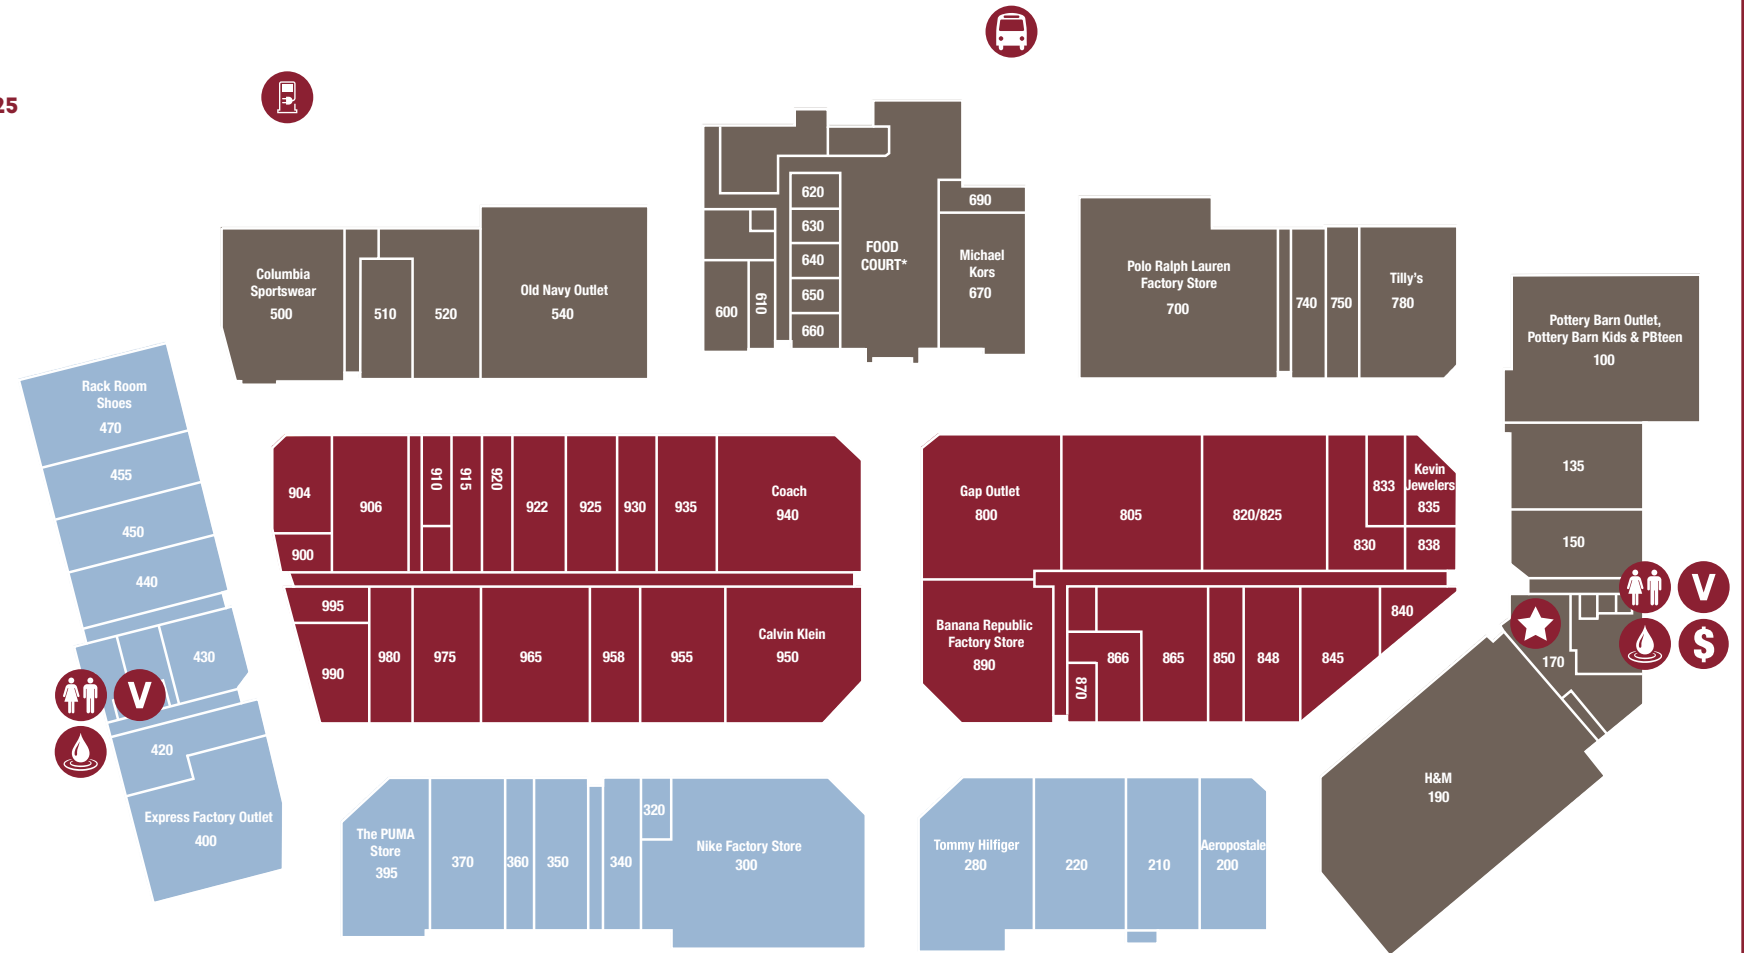

CHILDREN'S APPAREL

adidas Outlet Store	220
Carter's® kids & babies OshKosh B'gosh	820/825
The Children's Place	135
Columbia Sportswear	500
Gap Outlet	800
H&M	190
Hot Topic	850
Nike Factory Store	300
Old Navy Outlet	540
Polo Ralph Lauren Factory Store	700
The PUMA Store	395
Tilly's	780
Tommy Hilfiger	280
Zumiez	848

FOOTWEAR

adidas Outlet Store	220
Columbia Sportswear	500
Famous Footwear Outlet	370
Journeys	866
Nike Factory Store	300
The PUMA Store	395
Rack Room Shoes	470
SKECHERS	350
Tilly's	780
Zumiez	848

FOOD

Auntie Anne's	870
China Max*	620
Cinnabon Bakery: <i>Coming Soon</i>	660
Juicy Burger*	630
Subway Café	690
Tony's Pizza*	650

HOUSEWARES & HOME FURNISHINGS

Bath & Body Works	830
Bird Dog Arts: <i>Coming Soon</i>	440
Le Creuset	915
Pottery Barn Outlet	100/150
Pottery Barn Kids • PBteen	

SPECIALTY

Bath & Body Works	830
Bird Dog Arts: <i>Coming Soon</i>	440
The Cosmetics Company Store	930
The Fragrance Outlet	840
Hot Topic	850
Perfumes 4 U	910

INTIMATES

American Eagle Outfitters/Aerie	805
Calvin Klein	950
H&M	190
Tommy Hilfiger	280

PLAY AREA*

Located inside the Hacienda Food Court

*TEMPORARILY CLOSED

 **OUTLETS**
AT TEJON