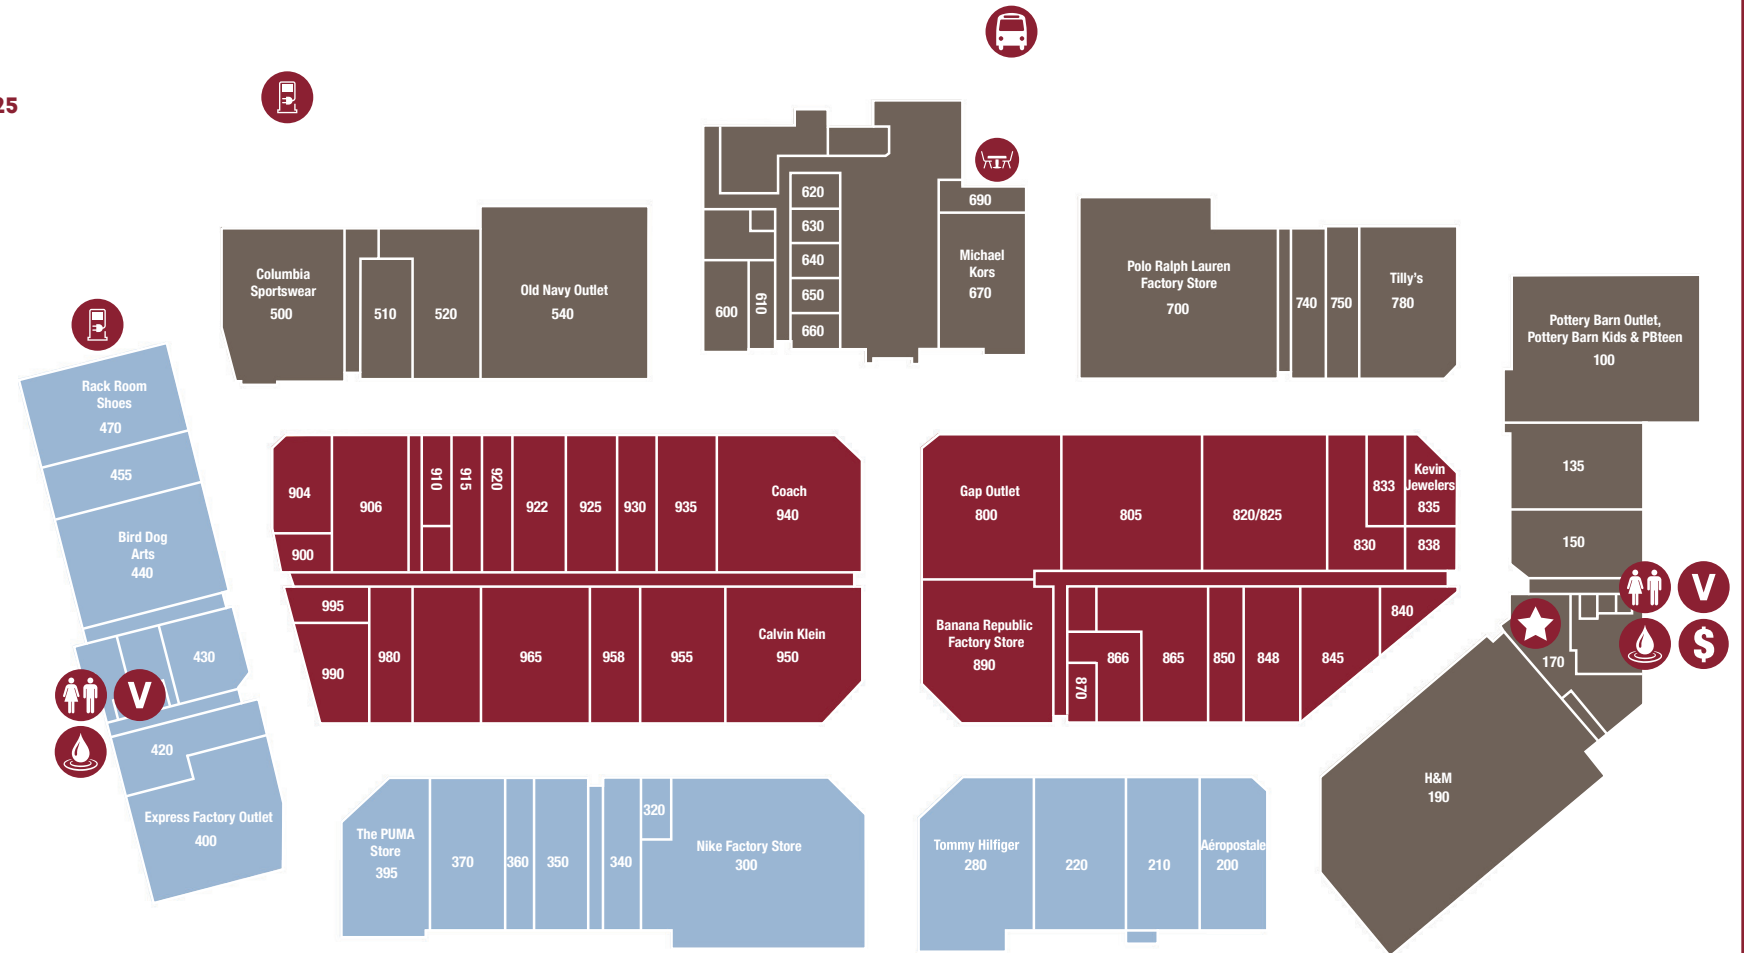

## MEN'S AND WOMEN'S APPAREL

adidas Outlet Store	220
Aéropostale	200
American Eagle Outfitters/Aerie	805
Banana Republic Factory Store	890
Calvin Klein	950
Coach	940
Columbia Sportswear	500
Cotton On	965
Express Factory Outlet	400
Gap Outlet	800
GUESS Factory Store	520
H&M	190
Hot Topic	850
Levi's® Outlet Store	906
Lucky Brand	922
Michael Kors	670
Nike Factory Store	300
Old Navy Outlet	540
Polo Ralph Lauren Factory Store	700
The PUMA Store	395
Tilly's	780
Tommy Hilfiger	280
Zumiez	848

## CHILDREN'S APPAREL

adidas Outlet Store	220
Carter's® kids & babies   OshKosh B'gosh	820/825
The Children's Place	135
Columbia Sportswear	500
Gap Outlet	800
H&M	190
Hot Topic	850
Nike Factory Store	300
Old Navy Outlet	540
Polo Ralph Lauren Factory Store	700
The PUMA Store	395
Tilly's	780
Tommy Hilfiger	280
Zumiez	848

## FOOTWEAR

adidas Outlet Store	220
Columbia Sportswear	500
Famous Footwear Outlet	370
Journeys	866
Nike Factory Store	300
The PUMA Store	395
Rack Room Shoes	470
SKECHERS	350
Tilly's	780
Zumiez	848

## HOUSEWARES & HOME FURNISHINGS

Bath & Body Works	830
Bird Dog Arts	440
Le Creuset	915
Pottery Barn Outlet	100/150
Pottery Barn Kids • PBteen	