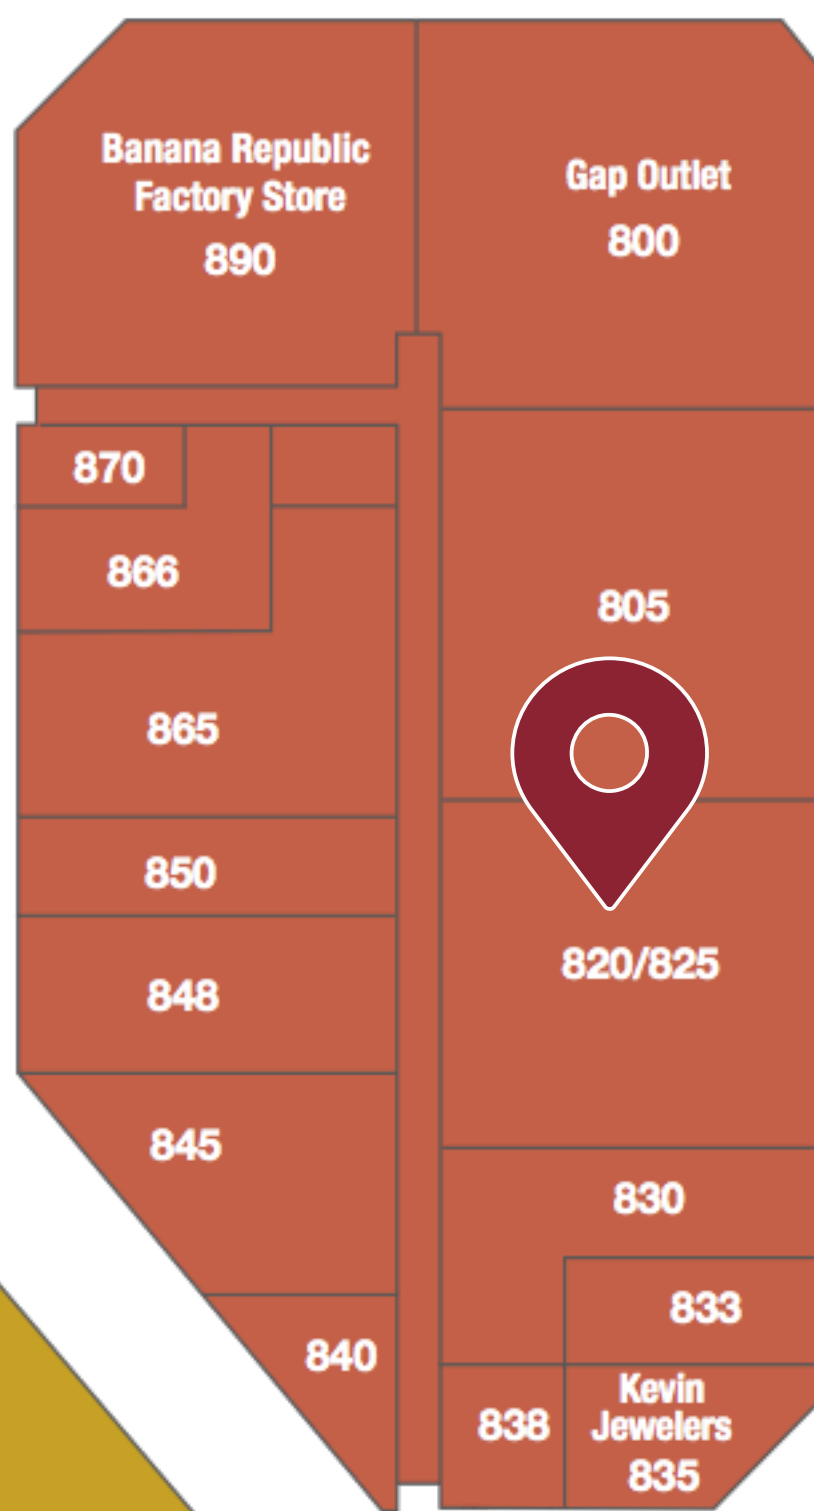

RESTROOMS ARE LOCATED INSIDE THE FOOD COURT.

LEGEND

- PUBLIC RESTROOMS
- GUEST SERVICES/ MANAGEMENT OFFICE
- ATM
- WATER FOUNTAIN
- VENDING MACHINES
- BUS DROP OFF
- PLAY AREA